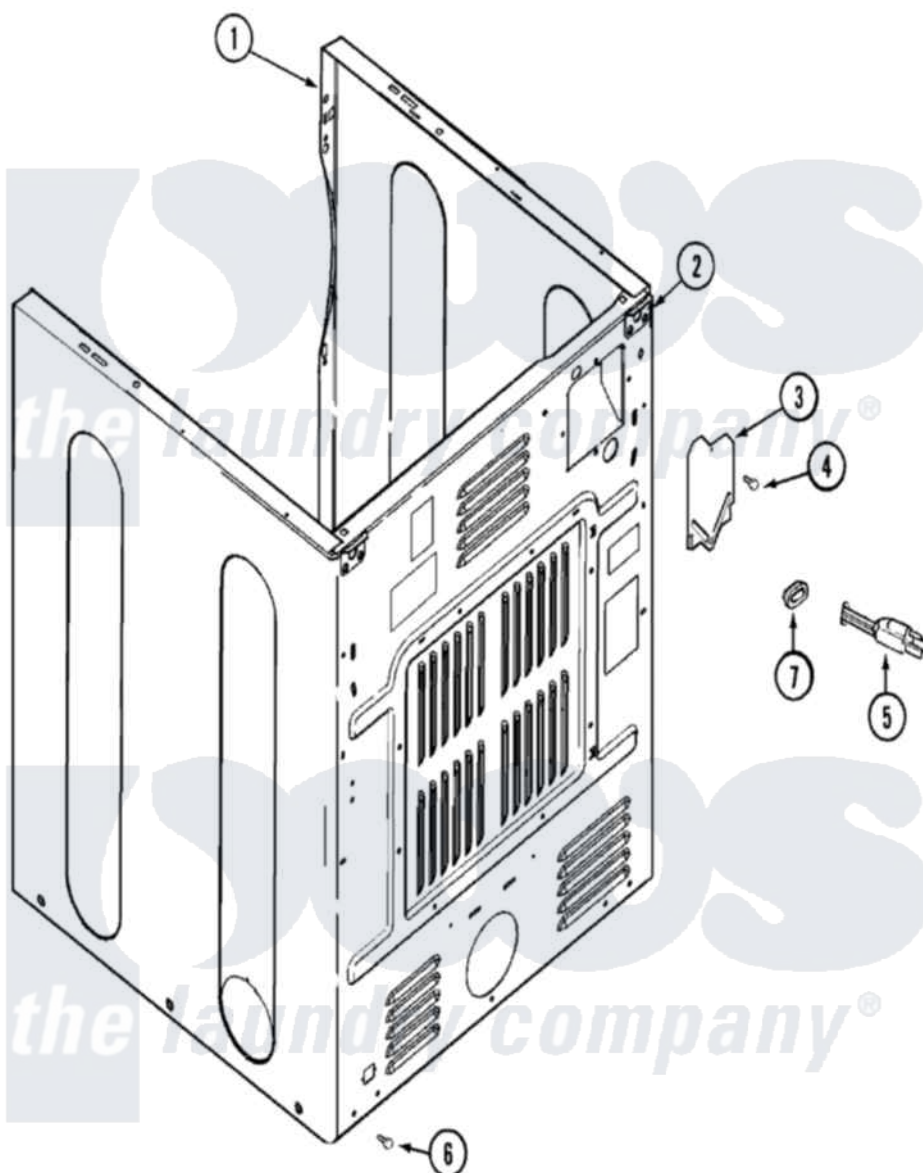

Maytag MDG8416AWA 02 - CABINET-REAR

Maytag Residential Maytag MDG8416AWA Dryer Parts Parts Diagram 02 - CABINET-REAR
 Click on the part number to view part

Item	Original Part Number	Replaced By	Status	Part Description
1	33001898	33002373		Cabinet
2	33001827		Not Available	BRACKET, CABINET HINGE
3	33001795			Cover, Terminal Block
4	22001995			Screw Note: Screw, Tumbler Front And Shroud
5	33001246		Not Available	CORD, POWER
6	22001995			Screw Note: Screw, Tumbler Front And Shroud
7	211881			Grommet, Cord Part Not Used- Gas Models Only