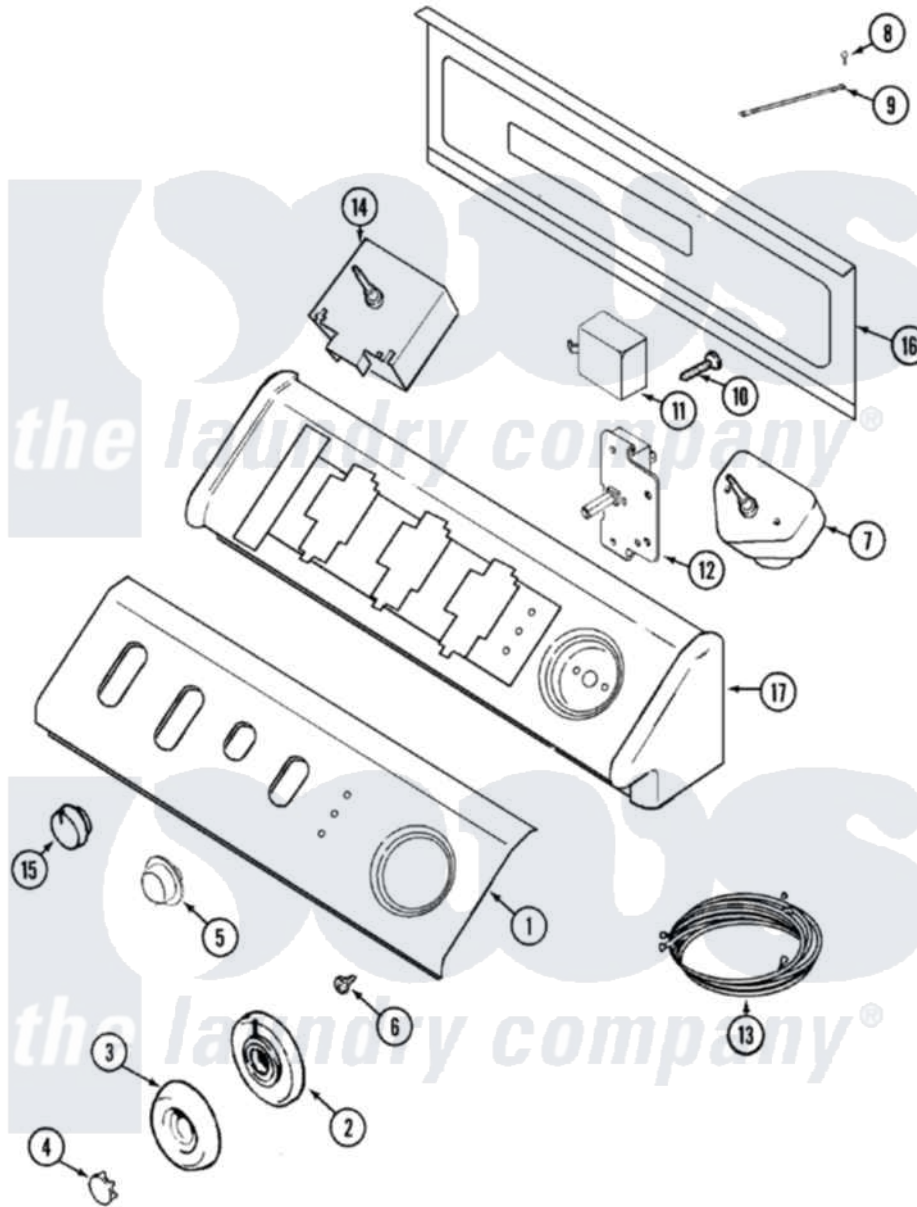

# Maytag MDG8416AWA 03 - CONTROL PANEL

Maytag [Residential Maytag MDG8416AWA Dryer Parts](#) Parts Diagram 03 - CONTROL PANEL  
 Click on the part number to view part

Item	Original Part Number	Replaced By	Status	Part Description
1	Y22002339	<a href="#">8534058</a>		Screw
"	33001914		Not Available	PANEL, CONTROL (ALM)
2	33001622	<a href="#">33002346</a>		Skirt, Timer Dial
3	<a href="#">22001659</a>			Timer Knob - Grey
4	<a href="#">22001665</a>			Insert, Timer Knob
5	33001620	<a href="#">33002435</a>		Button, Push-To-Start
6	33001690	<a href="#">90767</a>		Screw, 8A X 3/8 HeX Washer Head Tapping
7	<a href="#">33001632</a>			Timer
8	210186	<a href="#">3370225</a>		Screw
9	33001859		Not Available	WIRE, GROUND
10	216423	<a href="#">3370225</a>		Screw
11	<a href="#">33001623</a>			Buzzer, Non-Adjustable
12	33001862	<a href="#">33001618</a>		Switch- PU
13	<a href="#">33001912</a>			Wire Harness, Main
14	<a href="#">33001643</a>			Switch, Temperature
15	22001667	<a href="#">22002589</a>		Knob, Selector

16	33001806	Not Available	BACK, CONSOLE PANEL
"	216423	<a href="#">3370225</a>	Screw
17	22002286	<a href="#">22004094</a>	Facia, Export Mav7750
18	33001902	Not Available	MANUAL, USE & CARE