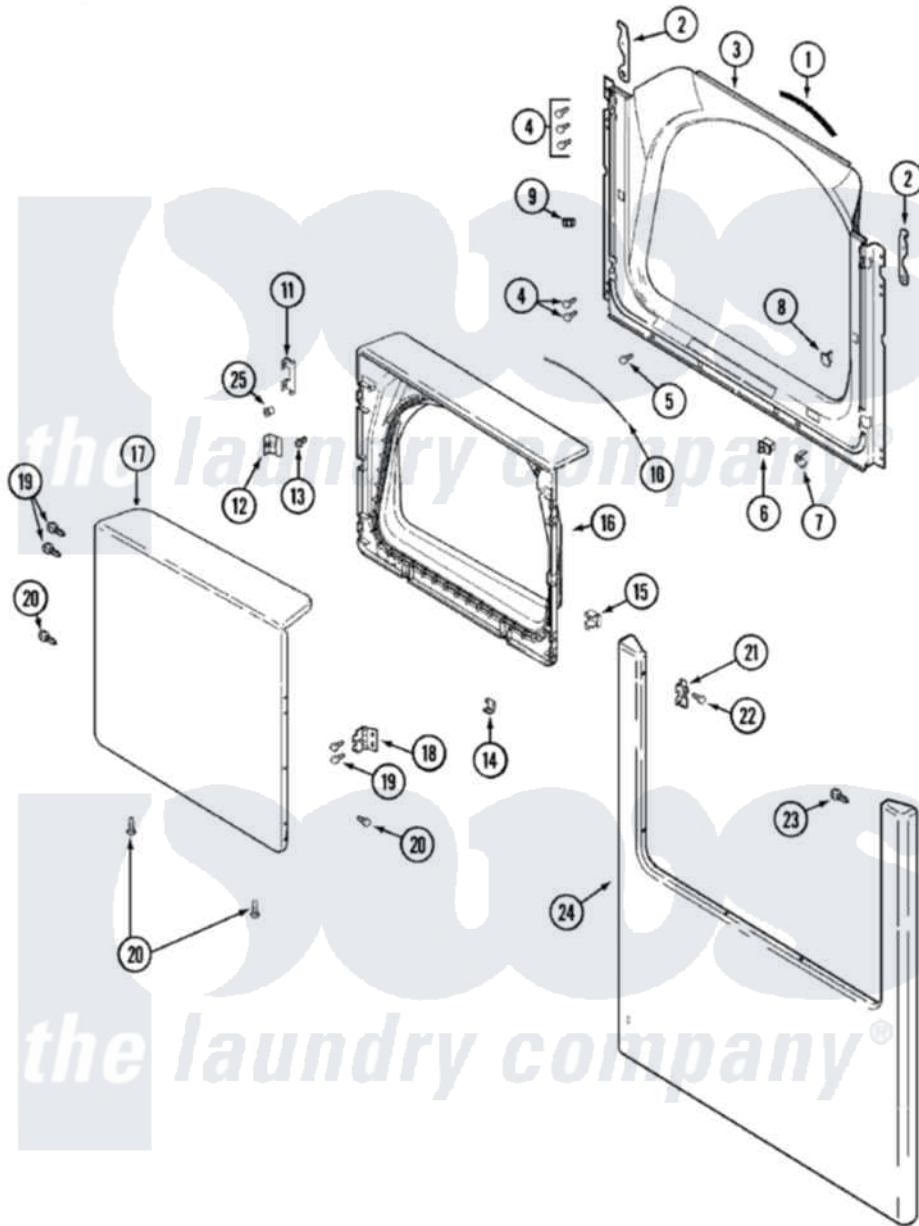

Maytag MDG8416AWA 04 - DOOR

Maytag Residential Maytag MDG8416AWA Dryer Parts Parts Diagram 04 - DOOR
 Click on the part number to view part

Item	Original Part Number	Replaced By	Status	Part Description
1	33001767			Seal, Shroud
2	22002247	33002597		Hook, Security
3	33001907		Not Available	SHROUD (ALM)---NA
4	22001995			Screw Note: Screw, Tumbler Front And Shroud
5	33001768			Screw, Shroud Note: Screw, Shroud And Outlet Duct
6	33001508	W10169313		Switch-Dor
7	33001760			Bracket, Hinge
8	33001174	LA-1003		Door Catch Kit
9	33001791	306436		Door Latch Kit--W
"	Y304578	LA-1003		Door Catch Kit
10	33002094			Seal, Door
11	22002038			Clip, Door
12	33001793			Bracket, Strike
13	33001761			Strike, Door
14	22002039			Clip, Door

15	33001763		Plug, Inner Door
16	33001908		DOOR, INNER (ALM)
17	22001817		Sheet, Sound Damper
"	33001909	33002371	Door, Outer
18	33001759		Hinge, Door
19	22002062	98006631	Screw
20	22002064	489355	Screw, 8 X 1/2
21	33001765		Cover, Hinge Hole
22	33001787		Screw, Hinge Note: Screw, Hinge Hole Cover
23	22002012		Screw, Hinge Note: Screw, Hinge Bracket
24	33001910	33002368	Panel, Front
25	33001771		Bushing, Inner Door