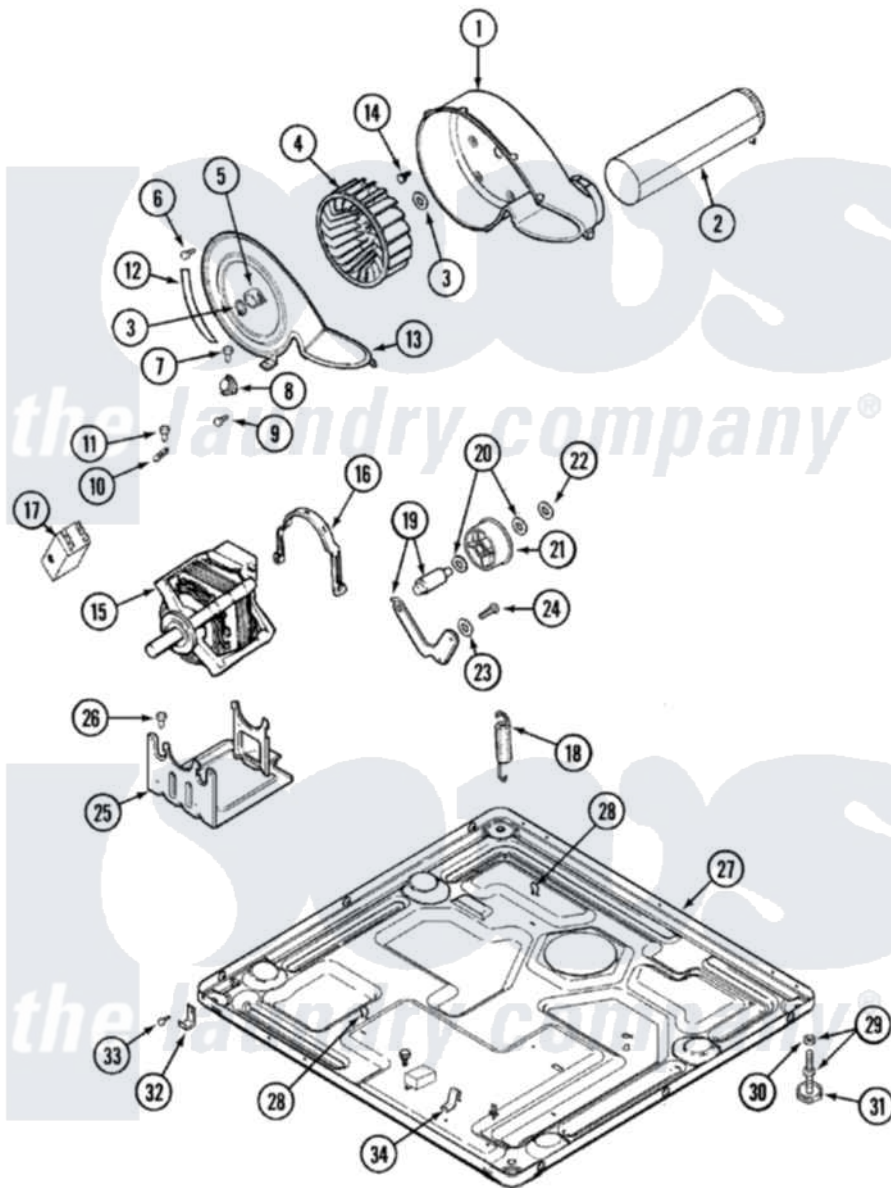

Maytag MDG8416AWA 06 - MOTOR DRIVE

Maytag [Residential Maytag MDG8416AWA Dryer Parts](#) Parts Diagram 06 - MOTOR DRIVE
 Click on the part number to view part

Item	Original Part Number	Replaced By	Status	Part Description
1	33001789			Housing, Blower
2	22001995			Screw Note: Screw, Tumbler Front And Shroud
"	33001800			Duct Assembly, Exhaust
3	410233	9703438		Ring-Retrn
4	33001790			Wheel, Blower
5	312967			Clamp, Blower Housing
6	33001855	33002917		Screw, No.10-16
7	Y313561			Screw---NA
8	307250			Thermostat, Multi-Temp
9	22001996	3370225		Screw
10	33001762			Fuse, Thermal
11	33002157			Grommet
"	314848	W10116760		Screw
12	33001772		Not Available	SEAL, BLOWER COVER
13	33001873			Cover, Blower Housing---NA
14	314818	1163839		Screw

15	33001853	33002478	Motor
"	33002237	33002478	Motor
"	33002462	33002478	Motor
"	33002478		Motor
16	Y015825		Clip, Motor To Motor Support
17	33001854	33002478	Motor
18	33002460	33002459	Assembly, Spring And Plug
"	33002461		Plug For Spring
"	33001754	33002459	Assembly, Spring And Plug
19	33001840	6-3705180	Idler Arm
20	Y312527		Washer, Idler Shaft
21	33001783	6-3700340	BearIng- I
22	312958	354987	Ring, Retaining
23	315772		Sleeve, Idler Arm
24	Y014874		Screw, Idler Arm And Sleeve
25	Y313561		Screw----NA
"	33001752	33002817	Motor Support, Offset
"	33002466	33002817	Motor Support, Offset
26	Y313561		Screw----NA
27	33001845	Not Available	BASE
"	33002465	Not Available	BASE, (LWR)----NA
28	410490		Spring, Retainer Wire Harness
29	Y305086		Adjustable Leg And Nut
30	Y052740	62739	Nut, Lock
31	Y314137		Foot, Rubber
32	22002239		Clip, Front Panel
33	Y310632	1163839	Screw
34	22002244		Clip, Grounding