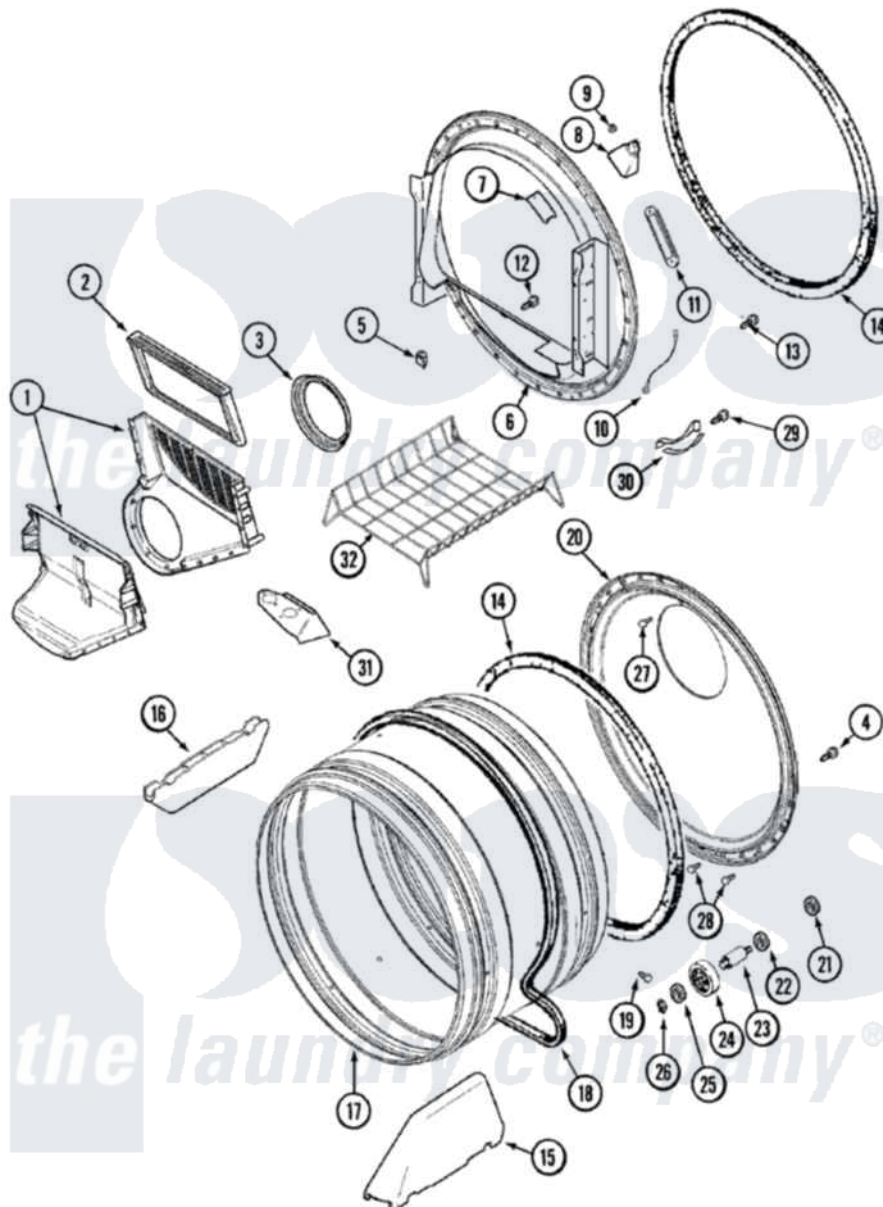

Maytag MDG8416AWA 07 - TUMBLER

Maytag Residential Maytag MDG8416AWA Dryer Parts Parts Diagram 07 - TUMBLER
 Click on the part number to view part

Item	Original Part Number	Replaced By	Status	Part Description
1	33001799			Outlet Duct Assembly Note: Outlet Duct Assembly
2	33001808			Filter, Lint
3	33001758	33002560		Seal, Blower
4	33002190			SCrew, C BraCe, BraCket, Cabinet
5	Y310376			Clip, Door Switch Harness
6	33001868			Front, Tumbler Front W/Sensor Note: Front, Tumbler
7	33001871			Screw Note: Screw, Drum Light
"	33001869			Lens, Drum Light
8	33001870		Not Available	HOLDER, LAMP (W/HOUSING) NOTE: LAMP (W/HOUSING & HOLDER)
"	22002263			Lamp
9	214872			Palnut, End Cap Note: Nut, Lamp Holder
10	211294	90767		Screw, 8A X 3/8 HeX Washer

10	211294	30707	Head Tapping
"	Y303711		Sensor Ground Wire
11	22001078	3177991	Screw
"	33001809		Sensor Bar Assembly
12	312311	312311MAY	Screw
13	33001855	33002917	Screw, No.10-16
14	33001807		Seal, Tumbler
15	33001756	33002032	Baffle
16	33001755		Baffle
17	33001889		Tumbler
18	33001777	33002535	V-Belt
19	33001788	33002973	Screw, No.9-15 X 1.00 Hx WS
20	33001801		Back, Tumbler
21	33001443		Nut, Hex
22	Y313347	312535	Washer, Vault Mounting Brk.
23	Y312948	6-3129480	Shaft- Tumbler
24	Y303373	12001541	Drum Roller/Washer Assembly--W
25	312535		Washer, Vault Mounting Brk.
26	410233	9703438	Ring-Retrn
27	210932		Screw, No.8 X 9/16 Ctsk Note: Screw, Inlet Duct
28	22001996	3370225	Screw
29	210720		Rivet, Bearing To Tumbler Fmt
30	306508		Tumbler Bearing Kit ----W
32	33001917	33001917A	Rack- Dryi