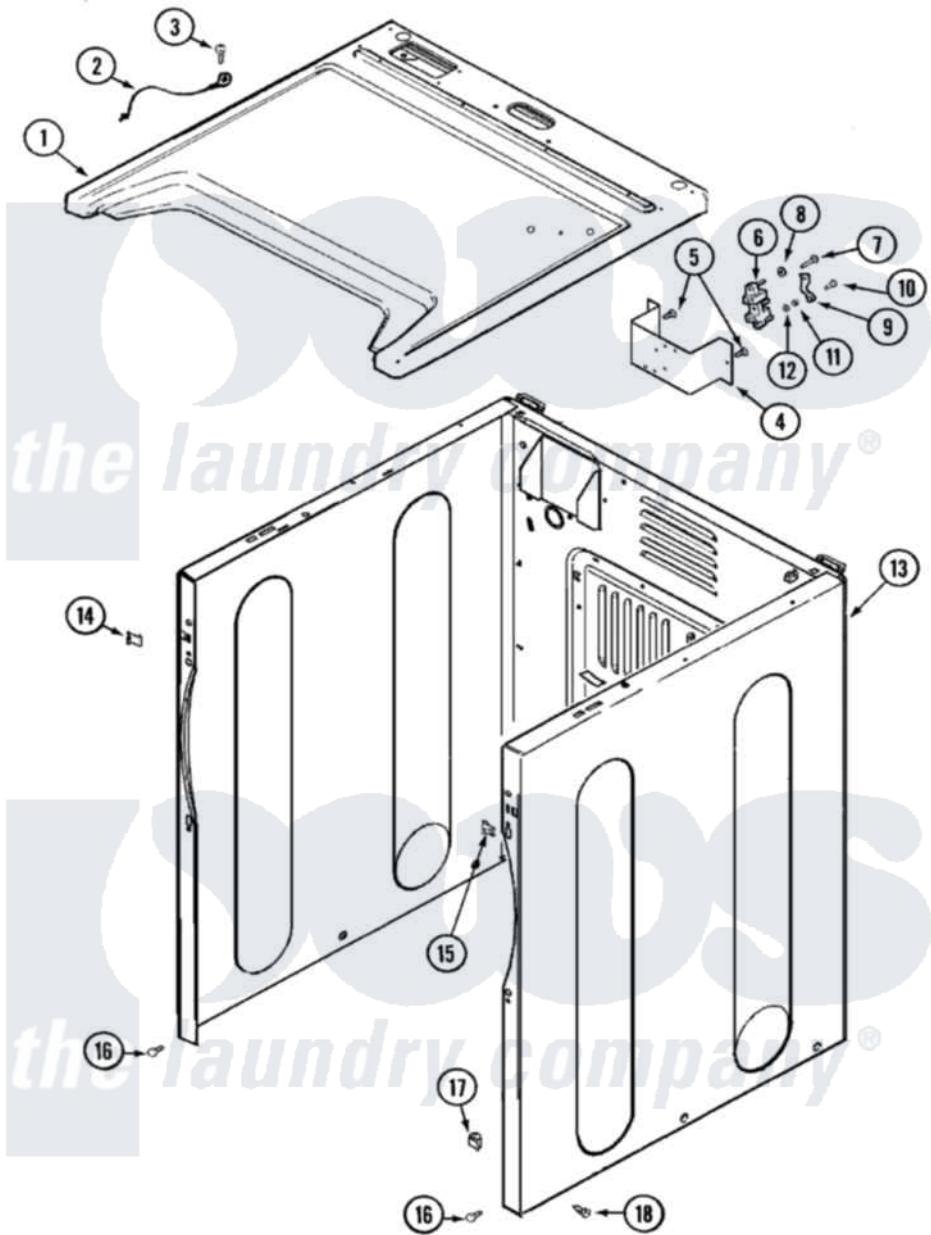

Maytag MDG8416AWW 01 - CABINET

Maytag Residential Maytag MDG8416AWW Dryer Parts Parts Diagram 01 - CABINET
 Click on the part number to view part

Item	Original Part Number	Replaced By	Status	Part Description
1	33001896			Cover, Top
13	33001897			Cabinet
14	22002049			Clip Note: Clip, Front Panel
15	213280	204439		Screw And Fstner Assembly
16	22001995			Screw Note: Screw, Tumbler Front And Shroud
17	Y310376			Clip, Door Switch Harness
18	213007			Xfor Cabinet See Cabinet, Back
19	Y310376			Clip, Door Switch Harness