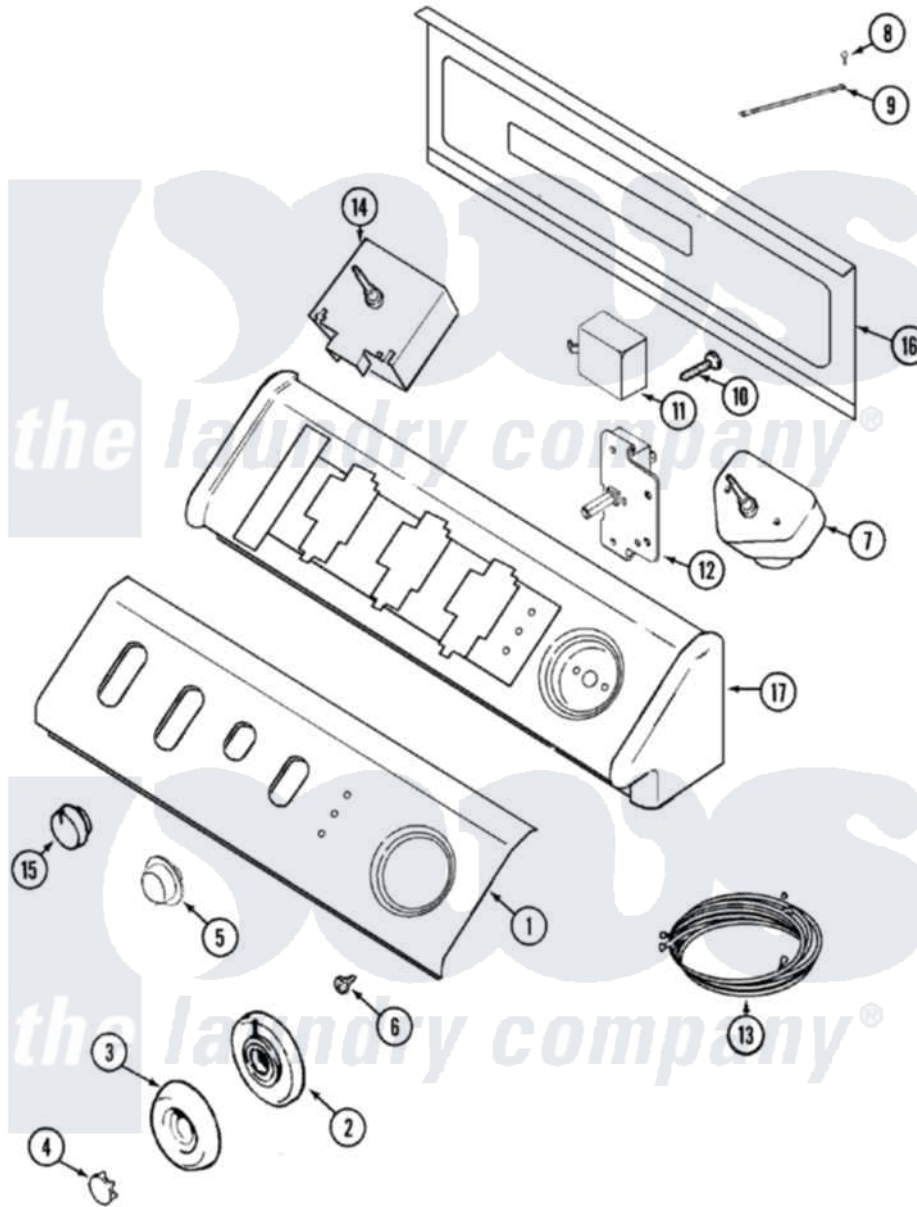

Maytag MDG8416AWW 03 - CONTROL PANEL

Maytag [Residential Maytag MDG8416AWW Dryer Parts](#) Parts Diagram 03 - CONTROL PANEL
 Click on the part number to view part

Item	Original Part Number	Replaced By	Status	Part Description
1	Y22002339	8534058		Screw
"	33001913		Not Available	PANEL, CONTROL (WHT)
2	33001621			Skirt, Timer Dial
3	22001659			Timer Knob - Grey
4	22001664			Timer Knob Insert/Cap
5	33001619	37001071		Button, Push-To-Start
6	33001690	90767		Screw, 8A X 3/8 HeX Washer Head Tapping
7	33001632			Timer
8	210186	3370225		Screw
9	33001859		Not Available	WIRE, GROUND
10	216423	3370225		Screw
11	33001623			Buzzer, Non-Adjustable
12	33001861	33001618		Switch- PU
13	33001912			Wire Harness, Main
14	33001643			Switch, Temperature
15	22001663			Knob, Selector Switch

16	33001806	Not Available	BACK, CONSOLE PANEL
"	216423	3370225	Screw
17	22002285	Not Available	CONSOLE (WHT)
18	33001902	Not Available	MANUAL, USE & CARE