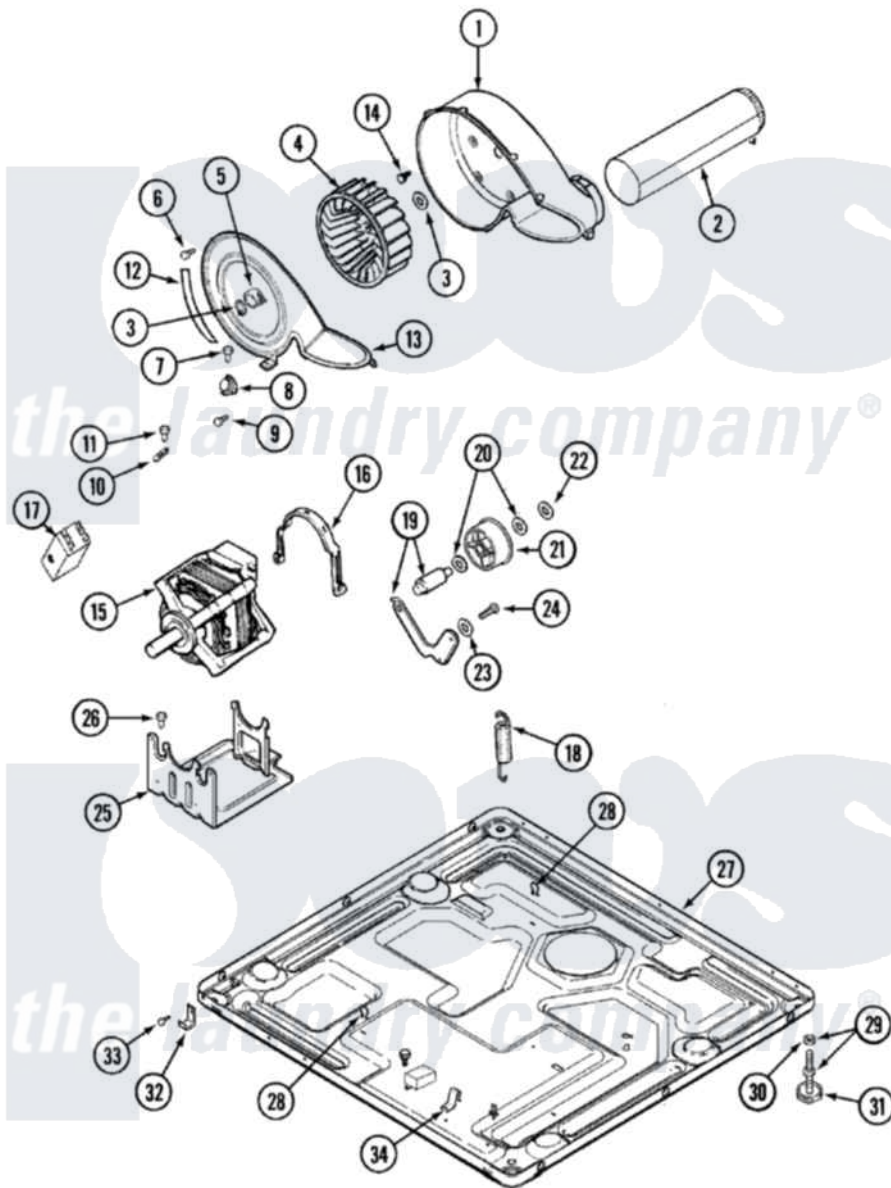

Maytag MDG8416AWW 06 - MOTOR DRIVE

Maytag [Residential Maytag MDG8416AWW Dryer Parts](#) Parts Diagram 06 - MOTOR DRIVE
 Click on the part number to view part

Item	Original Part Number	Replaced By	Status	Part Description
1	33001789			Housing, Blower
2	22001995			Screw Note: Screw, Tumbler Front And Shroud
"	33001800			Duct Assembly, Exhaust
3	410233	9703438		Ring-Retrn
4	33001790			Wheel, Blower
5	312967			Clamp, Blower Housing
6	33001855	33002917		Screw, No.10-16
7	Y313561			Screw---NA
8	307250			Thermostat, Multi-Temp
9	22001996	3370225		Screw
10	33001762			Fuse, Thermal
11	33002157			Grommet
"	314848	W10116760		Screw
12	33001772		Not Available	SEAL, BLOWER COVER
13	33001873			Cover, Blower Housing---NA
14	314818	1163839		Screw

15	33001853	33002478	Motor
"	33002237	33002478	Motor
"	33002462	33002478	Motor
"	33002478		Motor
16	Y015825		Clip, Motor To Motor Support
17	33001854	33002478	Motor
18	33002460	33002459	Assembly, Spring And Plug
"	33002461		Plug For Spring
"	33001754	33002459	Assembly, Spring And Plug
19	33001840	6-3705180	Idler Arm
20	Y312527		Washer, Idler Shaft
21	33001783	6-3700340	BearIng- I
22	312958	354987	Ring, Retaining
23	315772		Sleeve, Idler Arm
24	Y014874		Screw, Idler Arm And Sleeve
25	Y313561		Screw----NA
"	33001752	33002817	Motor Support, Offset
"	33002466	33002817	Motor Support, Offset
26	Y313561		Screw----NA
27	33001845	Not Available	BASE
"	33002465	Not Available	BASE, (LWR)----NA
28	410490		Spring, Retainer Wire Harness
29	Y305086		Adjustable Leg And Nut
30	Y052740	62739	Nut, Lock
31	Y314137		Foot, Rubber
32	22002239		Clip, Front Panel
33	Y310632	1163839	Screw
34	22002244		Clip, Grounding