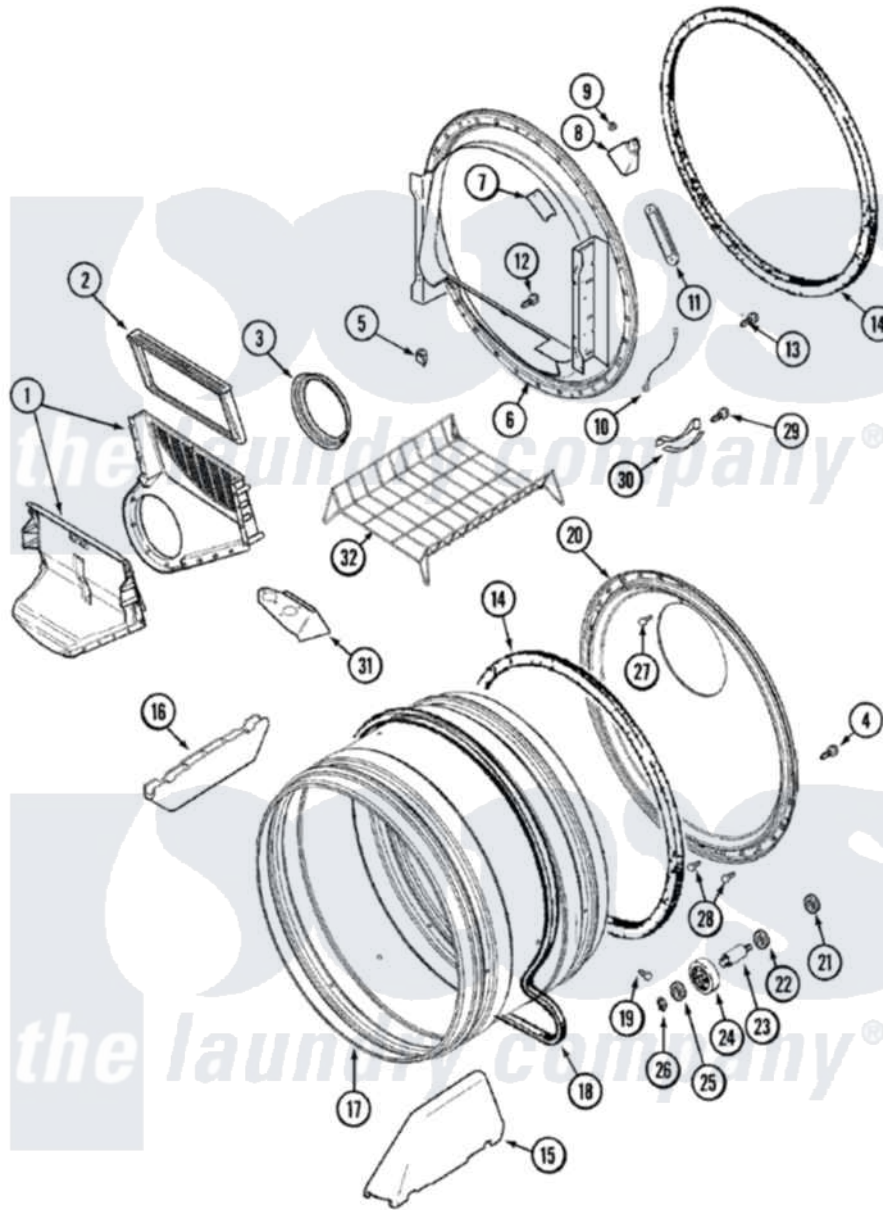

Maytag MDG8416AWW 07 - TUMBLER

Maytag Residential Maytag MDG8416AWW Dryer Parts Parts Diagram 07 - TUMBLER
 Click on the part number to view part

Item	Original Part Number	Replaced By	Status	Part Description
1	33001799			Outlet Duct Assembly Note: Outlet Duct Assembly
2	33001808			Filter, Lint
3	33001758	33002560		Seal, Blower
4	33002190			SCrew, C BraCe, BraCket, Cabinet
5	Y310376			Clip, Door Switch Harness
6	33001868			Front, Tumbler Front W/Sensor Note: Front, Tumbler
7	33001871			Screw Note: Screw, Drum Light
"	33001869			Lens, Drum Light
8	33001870		Not Available	HOLDER, LAMP (W/HOUSING) NOTE: LAMP (W/HOUSING & HOLDER)
"	22002263			Lamp
9	214872			Palnut, End Cap Note: Nut, Lamp Holder
10	211294	90767		Screw, 8A X 3/8 HeX Washer

10	211294	30707	Head Tapping
"	Y303711		Sensor Ground Wire
11	22001078	3177991	Screw
"	33001809		Sensor Bar Assembly
12	312311	312311MAY	Screw
13	33001855	33002917	Screw, No.10-16
14	33001807		Seal, Tumbler
15	33001756	33002032	Baffle
16	33001755		Baffle
17	33001889		Tumbler
18	33001777	33002535	V-Belt
19	33001788	33002973	Screw, No.9-15 X 1.00 Hx WS
20	33001801		Back, Tumbler
21	33001443		Nut, Hex
22	Y313347	312535	Washer, Vault Mounting Brk.
23	Y312948	6-3129480	Shaft- Tumbler
24	Y303373	12001541	Drum Roller/Washer Assembly--W
25	312535		Washer, Vault Mounting Brk.
26	410233	9703438	Ring-Retrn
27	210932		Screw, No.8 X 9/16 Ctsk Note: Screw, Inlet Duct
28	22001996	3370225	Screw
29	210720		Rivet, Bearing To Tumbler Fmt
30	306508		Tumbler Bearing Kit ----W
32	33001917	33001917A	Rack- Dryi