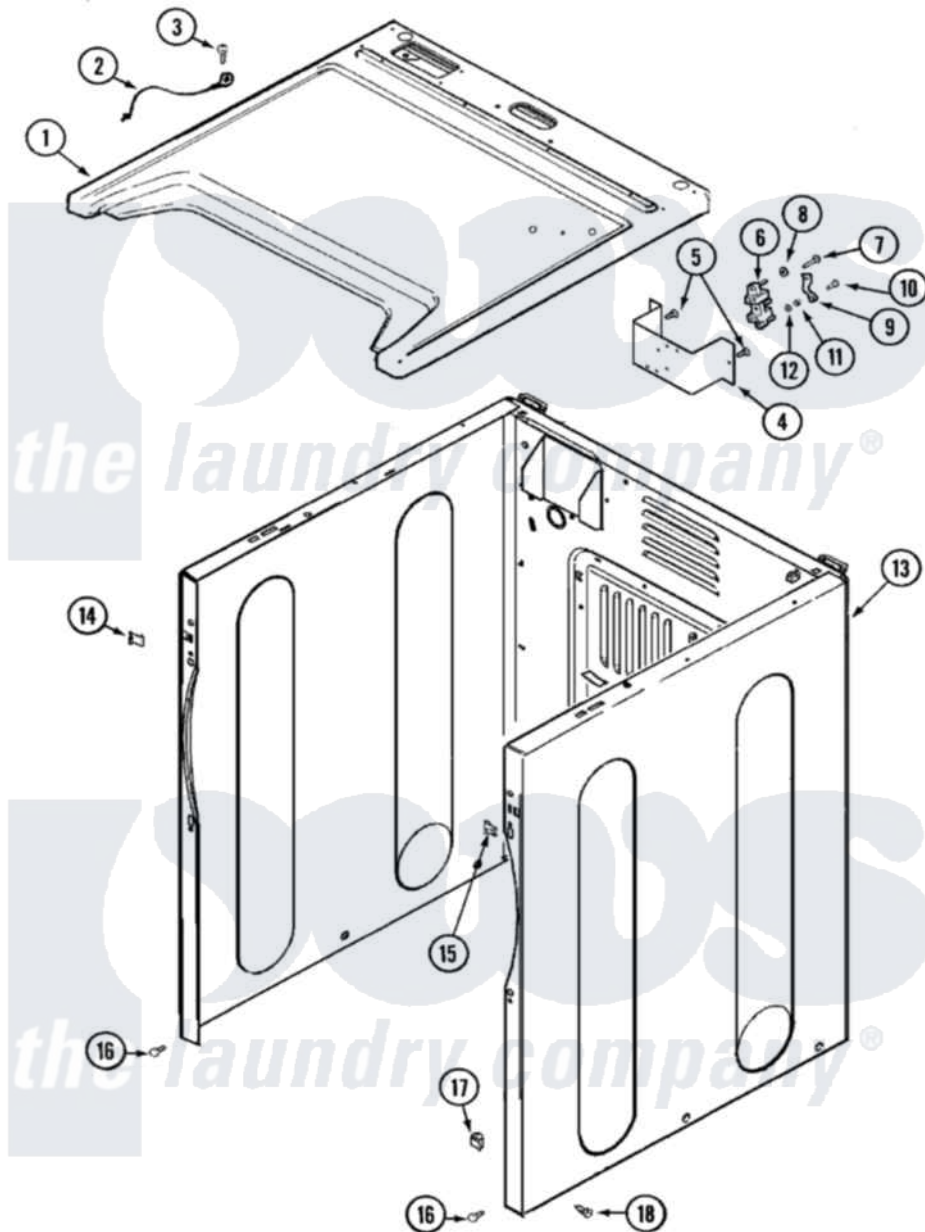

# Maytag MDG8426AAW 01 - CABINET

Maytag Residential Maytag MDG8426AAW Dryer Parts Parts Diagram 01 - CABINET  
 Click on the part number to view part

Item	Original Part Number	Replaced By	Status	Part Description
1	<a href="#">33002631</a>			Cover, Top
"	<a href="#">33001896</a>			Cover, Top
4	33001826		Not Available	BRACKET, TERMINAL BLOCK---NA
5	<a href="#">22001995</a>			Screw Note: Screw, Tumbler Front And Shroud
13	<a href="#">33002624</a>			Cabinet, Assembly
"	<a href="#">33001897</a>			Cabinet
"	22003367	<a href="#">22004095</a>		Hinge, Plastic
"	<a href="#">22001995</a>			Screw Note: Screw, Tumbler Front And Shroud
14	<a href="#">22002049</a>			Clip Note: Clip, Front Panel
15	213280	<a href="#">204439</a>		Screw And Fstner Assembly
16	<a href="#">22001995</a>			Screw Note: Screw, Tumbler Front And Shroud
17	<a href="#">Y310376</a>			Clip, Door Switch Harness
18	22003409	<a href="#">213007</a>		Xfor Cabinet See Cabinet, Back