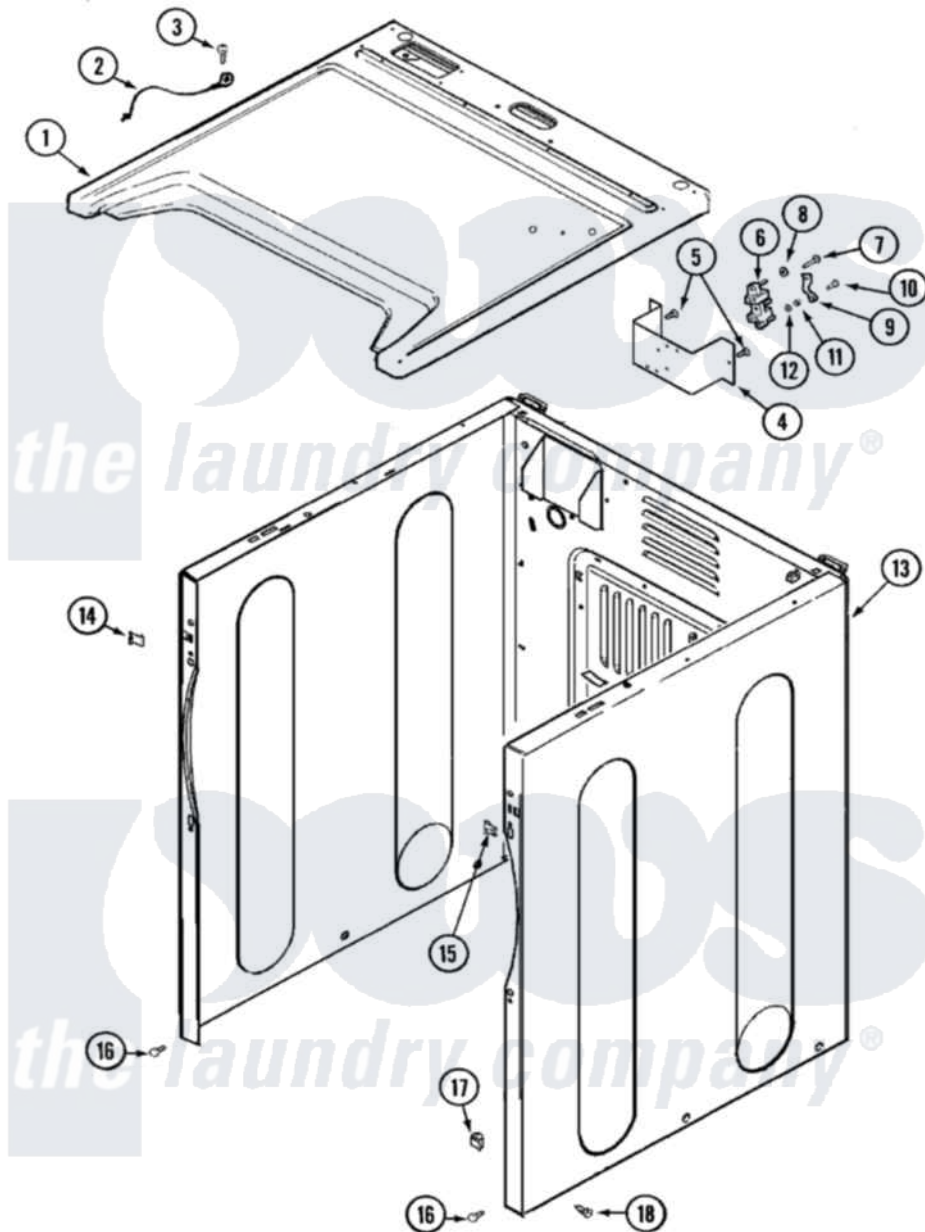

Maytag MDG8426AEW 01 - CABINET

Maytag [Residential Maytag MDG8426AEW Dryer Parts](#) Parts Diagram 01 - CABINET
 Click on the part number to view part

Item	Original Part Number	Replaced By	Status	Part Description
1	33002631			Cover, Top
"	33001896			Cover, Top
4	33001826		Not Available	BRACKET, TERMINAL BLOCK---NA
5	22001995			Screw Note: Screw, Tumbler Front And Shroud
13	33002624			Cabinet, Assembly
"	33001897			Cabinet
"	22003367	22004095		Hinge, Plastic
"	22001995			Screw Note: Screw, Tumbler Front And Shroud
14	22002049			Clip Note: Clip, Front Panel
15	213280	204439		Screw And Fstner Assembly
16	22001995			Screw Note: Screw, Tumbler Front And Shroud
17	Y310376			Clip, Door Switch Harness
18	22003409	213007		Xfor Cabinet See Cabinet, Back