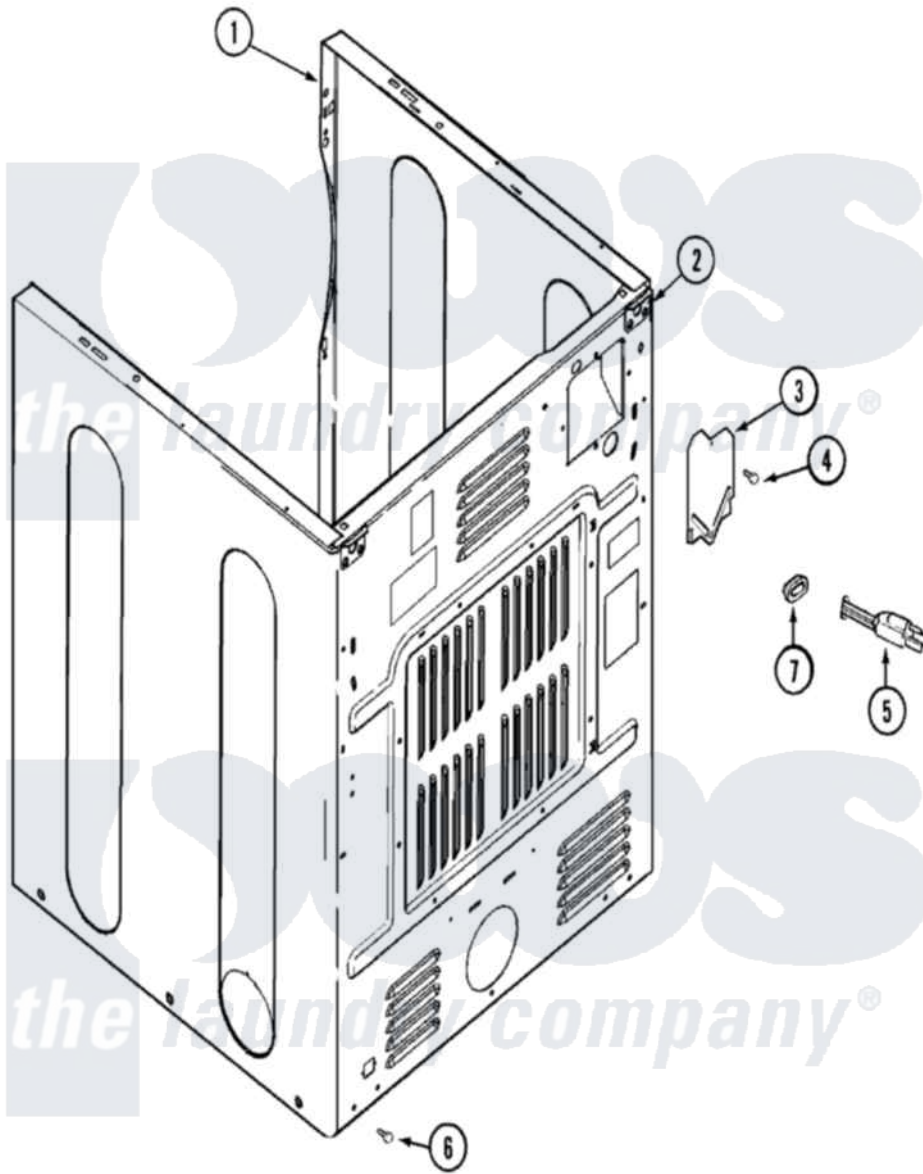

Maytag MDG8426AEW 02 - CABINET-REAR

Maytag Residential Maytag MDG8426AEW Dryer Parts Parts Diagram 02 - CABINET-REAR
 Click on the part number to view part

Item	Original Part Number	Replaced By	Status	Part Description
1	33002642			Cabinet Assembly
"	33002624			Cabinet, Assembly
"	33001897			Cabinet
2	33001827		Not Available	BRACKET, CABINET HINGE
3	33001795			Cover, Terminal Block
4	22001995			Screw Note: Screw, Tumbler Front And Shroud
5	308966		Not Available	CORD, POWER (EXPORT)
6	22003409	213007		Xfor Cabinet See Cabinet, Back
"	22001995			Screw Note: Screw, Tumbler Front And Shroud
7	216183			Grommet, Cord Export