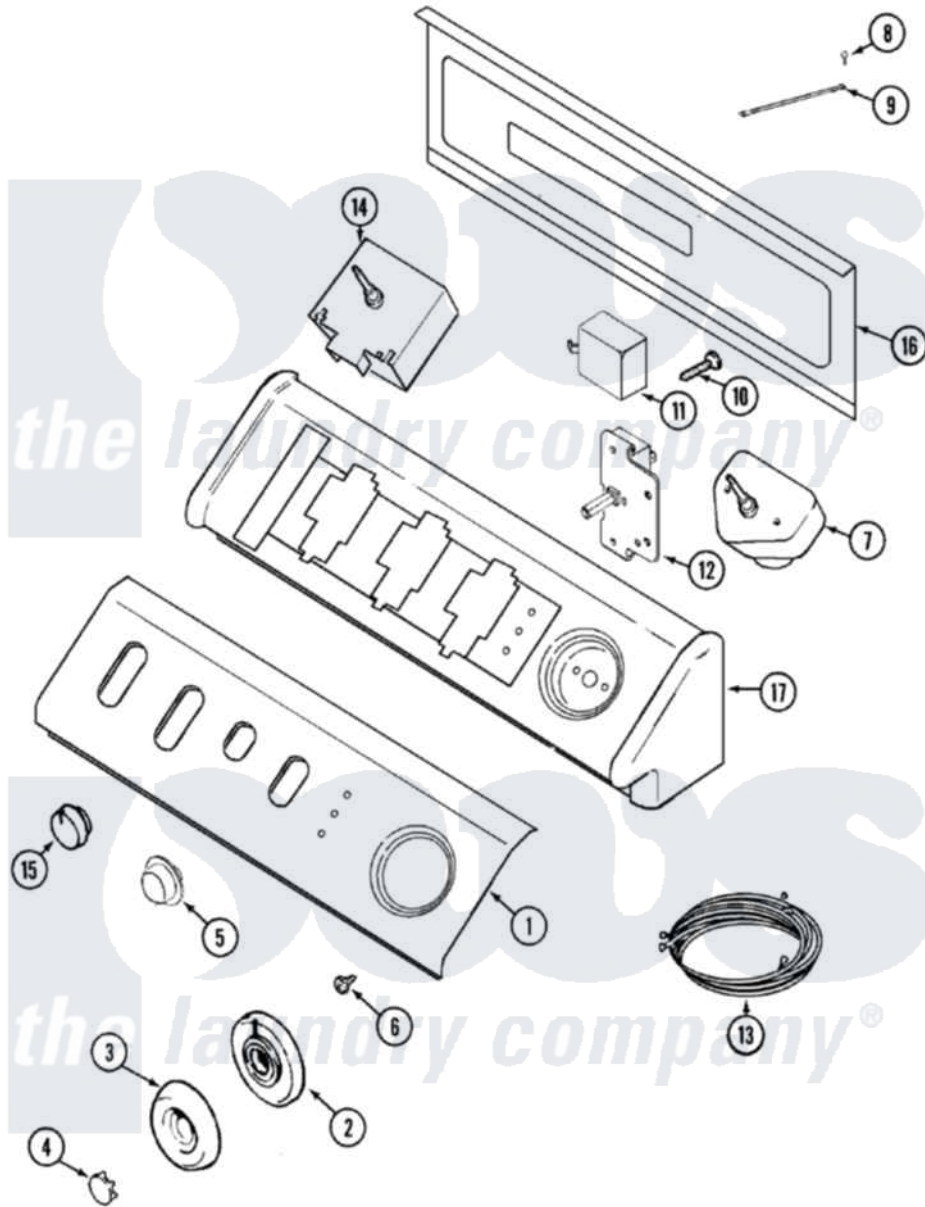

Maytag MDG8426AEW 03 - CONTROL PANEL

Maytag [Residential Maytag MDG8426AEW Dryer Parts](#) Parts Diagram 03 - CONTROL PANEL
 Click on the part number to view part

Item	Original Part Number	Replaced By	Status	Part Description
1	33001942		Not Available	PANEL, CONTROL (WHT)
"	Y22002339	8534058		Screw
2	33001621			Skirt, Timer Dial
3	22001659			Timer Knob - Grey
4	22001664			Timer Knob Insert/Cap
5	33001619	37001071		Button, Push-To-Start
6	33001690	90767		Screw, 8A X 3/8 HeX Washer Head Tapping
7	33001636			Timer
8	912365	3370225		Screw
9	33001859		Not Available	WIRE, GROUND
10	216423	3370225		Screw
11	33002252			Buzzer
12	33002251	33001618		Switch- PU
13	33001944			Wire Harness, Main
14	33001638			Switch, Temperature
15	22001942			Washer, Sealing

"	22001663		Knob, Selector Switch
16	33001806	Not Available	BACK, CONSOLE PANEL
"	216423	3370225	Screw
17	22002285	Not Available	CONSOLE (WHT)
18	33001902	Not Available	MANUAL, USE & CARE