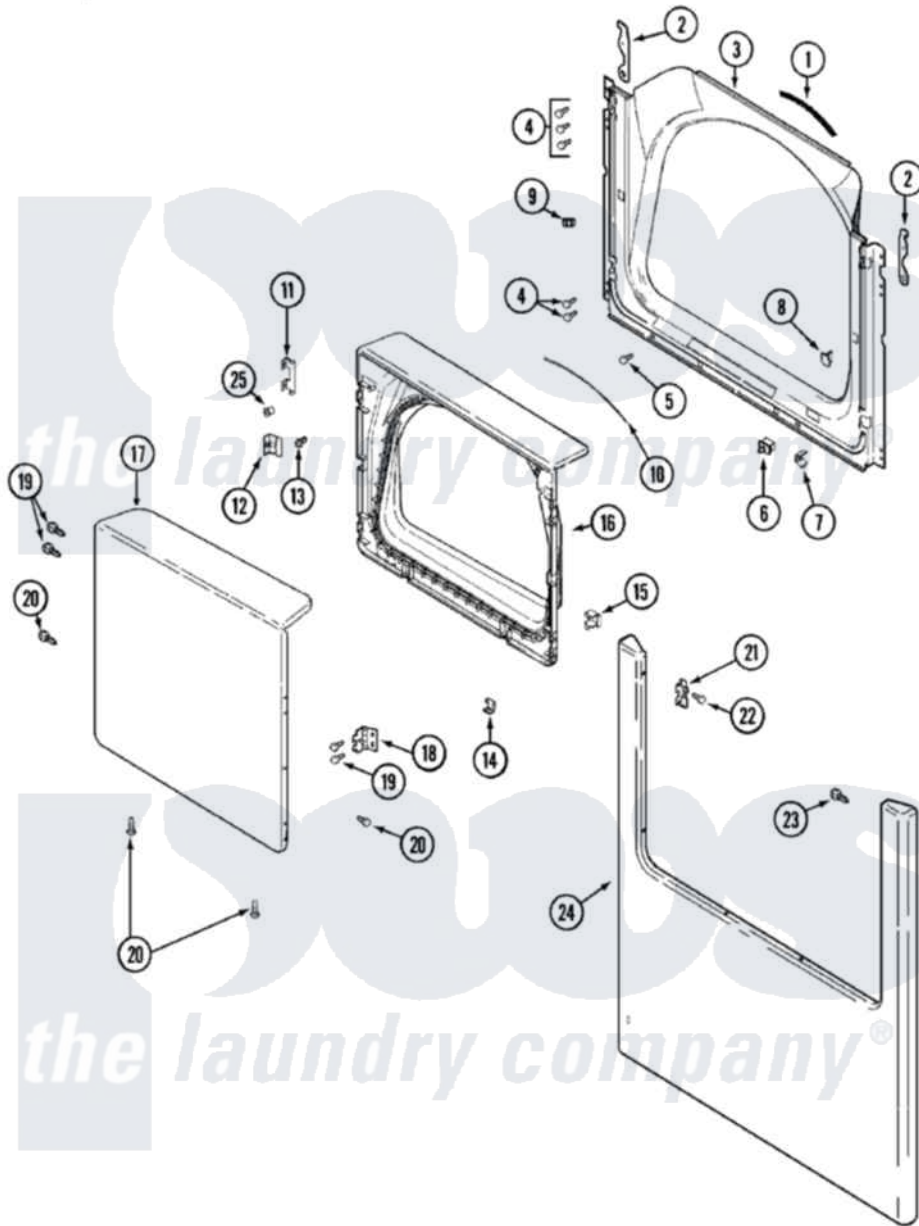

Maytag MDG8426AEW 04 - DOOR

Maytag [Residential Maytag MDG8426AEW Dryer Parts](#) Parts Diagram 04 - DOOR
 Click on the part number to view part

Item	Original Part Number	Replaced By	Status	Part Description
1	33001767			Seal, Shroud
2	22002247	33002597		Hook, Security
3	33001954			Shroud
"	33001900			Shroud
4	22001995			Screw Note: Screw, Tumbler Front And Shroud
5	33001768			Screw, Shroud Note: Screw, Shroud And Outlet Duct
6	33002167			Switch, Door
"	33002239			Switch, Door
7	33001760			Bracket, Hinge
8	33001174	LA-1003		Door Catch Kit
9	33001791	306436		Door Latch Kit--W
"	Y304578	LA-1003		Door Catch Kit
10	33002094			Seal, Door
11	22002038			Clip, Door
12	33001793			Bracket, Strike

13	33001761		Strike, Door
14	22002039		Clip, Door
15	33001763		Plug, Inner Door
16	22002063		Screw No.8-18AB Wafer Head
"	22002039		Clip, Door
"	33001899		Door, Inner
17	22001817		Sheet, Sound Damper
"	33001904		Door, Outer
18	33001759		Hinge, Door
19	22002062	98006631	Screw
20	22002063		Screw No.8-18AB Wafer Head
21	33001764		Cover, Hinge Hole
22	33001787		Screw, Hinge Note: Screw, Hinge Hole Cover
23	22002012		Screw, Hinge Note: Screw, Hinge Bracket
24	33001901		Panel, Front
25	33001771		Bushing, Inner Door