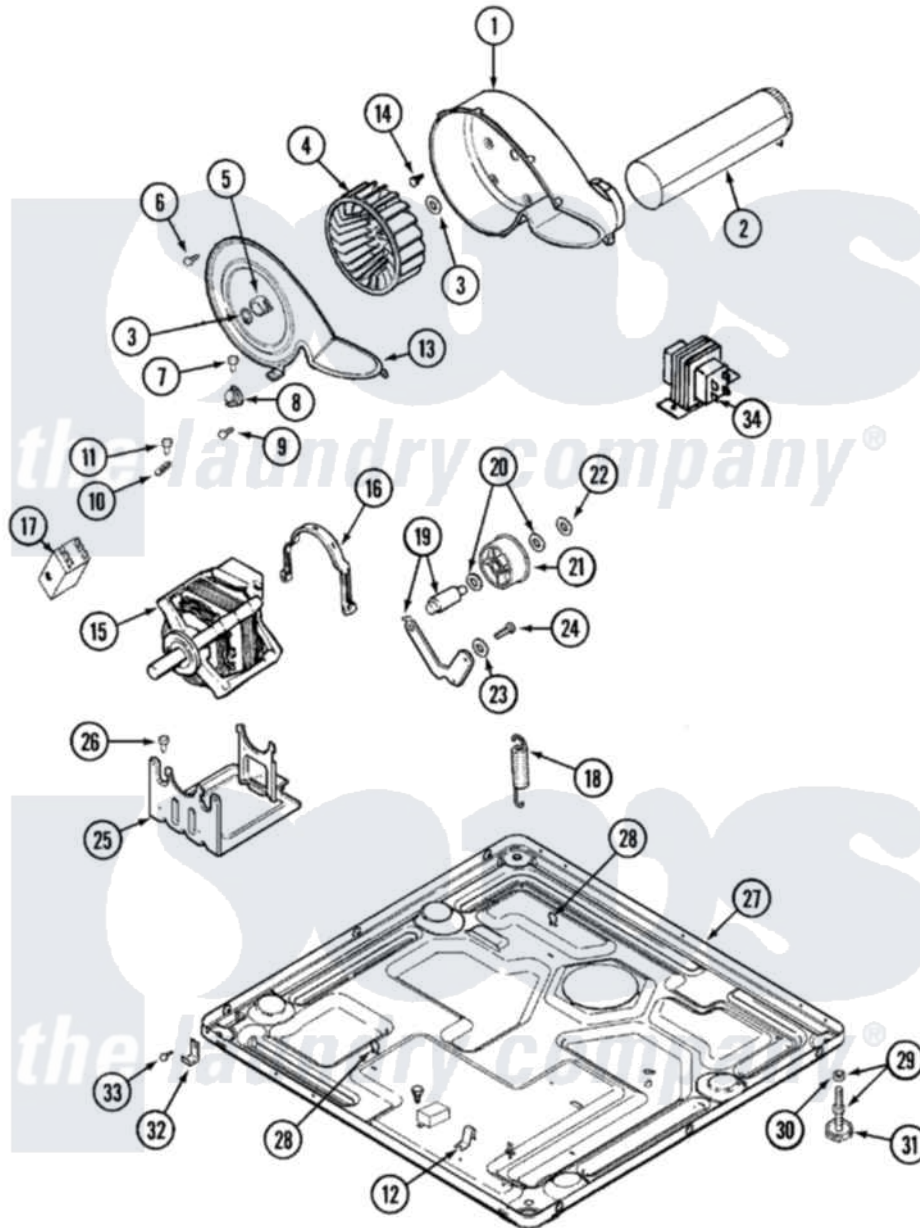

Maytag MDG8426AEW 06 - MOTOR DRIVE

Maytag [Residential Maytag MDG8426AEW Dryer Parts](#) Parts Diagram 06 - MOTOR DRIVE
 Click on the part number to view part

Item	Original Part Number	Replaced By	Status	Part Description
1	33001789			Housing, Blower
2	22001995			Screw Note: Screw, Tumbler Front And Shroud
"	33001800			Duct Assembly, Exhaust
3	410233	9703438		Ring-Retrn
4	33001790			Wheel, Blower
"	33002797			Wheel, Blower
5	312967			Clamp, Blower Housing
6	33001855	33002917		Screw, No.10-16
7	Y313561			Screw----NA
8	307249			Thermostat, Multi-Temp
9	22001996	3370225		Screw
10	33001762			Fuse, Thermal
11	314848	W10116760		Screw
12	22002244			Clip, Grounding
13	33001873			Cover, Blower Housing----NA
14	314818	1163839		Screw

15	33001945	W10197708	Motor-Drve
"	33002463	W10197708	Motor-Drve
"	33002479	W10197708	Motor-Drve
16	Y015825		Clip, Motor To Motor Support
17	33002451	Not Available	SWITCH, MOTOR
18	33001754	33002459	Assembly, Spring And Plug
"	33002461		Plug For Spring
"	33002460	33002459	Assembly, Spring And Plug
"	33002157		Grommet
19	33001840	6-3705180	Idler Arm
20	Y312527		Washer, Idler Shaft
21	33001783	6-3700340	BearIng- I
22	312958	354987	Ring, Retaining
23	315772		Sleeve, Idler Arm
24	Y014874		Screw, Idler Arm And Sleeve
25	Y313561		Screw----NA
"	33001752	33002817	Motor Support, Offset
"	33002466	33002817	Motor Support, Offset
26	Y313561		Screw----NA
27	33002465	Not Available	BASE, (LWR)----NA
"	33001845	Not Available	BASE
"	33002622		Base,
"	33002465	Not Available	BASE, (LWR)----NA
28	410490		Spring, Retainer Wire Harness
29	Y305086		Adjustable Leg And Nut
30	Y052740	62739	Nut, Lock
31	Y314137		Foot, Rubber
32	22002239		Clip, Front Panel
33	Y310632	1163839	Screw
34	211294	90767	Screw, 8A X 3/8 HeX Washer Head Tapping
"	Y313559		Screw
"	33001948		Transformer Lower