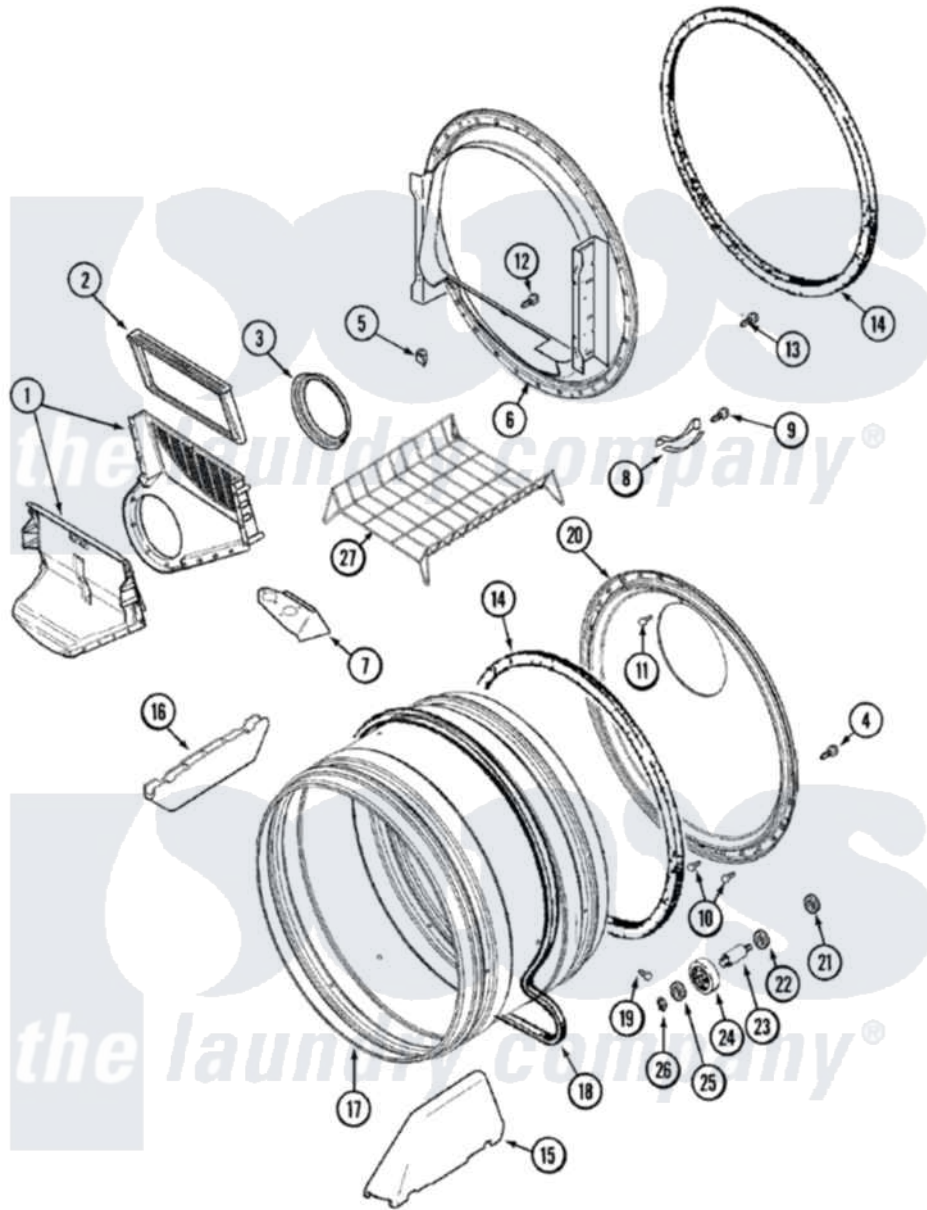

# Maytag MDG8426AEW 07 - TUMBLER

Maytag Residential Maytag MDG8426AEW Dryer Parts Parts Diagram 07 - TUMBLER  
 Click on the part number to view part

Item	Original Part Number	Replaced By	Status	Part Description
1	<a href="#">33001799</a>			Outlet Duct Assembly Note: Outlet Duct Assembly
2	<a href="#">33001808</a>			Filter, Lint
3	33001758	<a href="#">33002560</a>		Seal, Blower
4	<a href="#">33002190</a>			SCrew, C BraCe, BraCket, Cabinet
5	<a href="#">Y310376</a>			Clip, Door Switch Harness
6	<a href="#">33001802</a>			Front, Tumbler
8	<a href="#">306508</a>			Tumbler Bearing Kit ---W
9	<a href="#">210720</a>			Rivet, Bearing To Tumbler Frnt
10	22001996	<a href="#">3370225</a>		Screw
11	<a href="#">210932</a>			Screw, No.8 X 9/16 Ctsk Note: Screw, Inlet Duct
"	22001078	<a href="#">3177991</a>		Screw
12	312311	<a href="#">312311MAY</a>		Screw
13	33001855	<a href="#">33002917</a>		Screw, No.10-16
14	<a href="#">33001807</a>			Seal, Tumbler

15	33001756	<a href="#">33002032</a>	Baffle
16	<a href="#">33001755</a>		Baffle
17	<a href="#">33001889</a>		Tumbler
18	33001777	<a href="#">33002535</a>	V-Belt
19	33001788	<a href="#">33002973</a>	Screw, No.9-15 X 1.00 Hx WS
20	<a href="#">33001801</a>		Back, Tumbler
21	<a href="#">33001443</a>		Nut, Hex
22	Y313347	<a href="#">312535</a>	Washer, Vault Mounting Brk.
23	Y312948	<a href="#">6-3129480</a>	Shaft- Tumbler
24	Y303373	<a href="#">12001541</a>	Drum Roller/Washer Assembly--W
25	<a href="#">312535</a>		Washer, Vault Mounting Brk.
26	410233	<a href="#">9703438</a>	Ring-Retrn