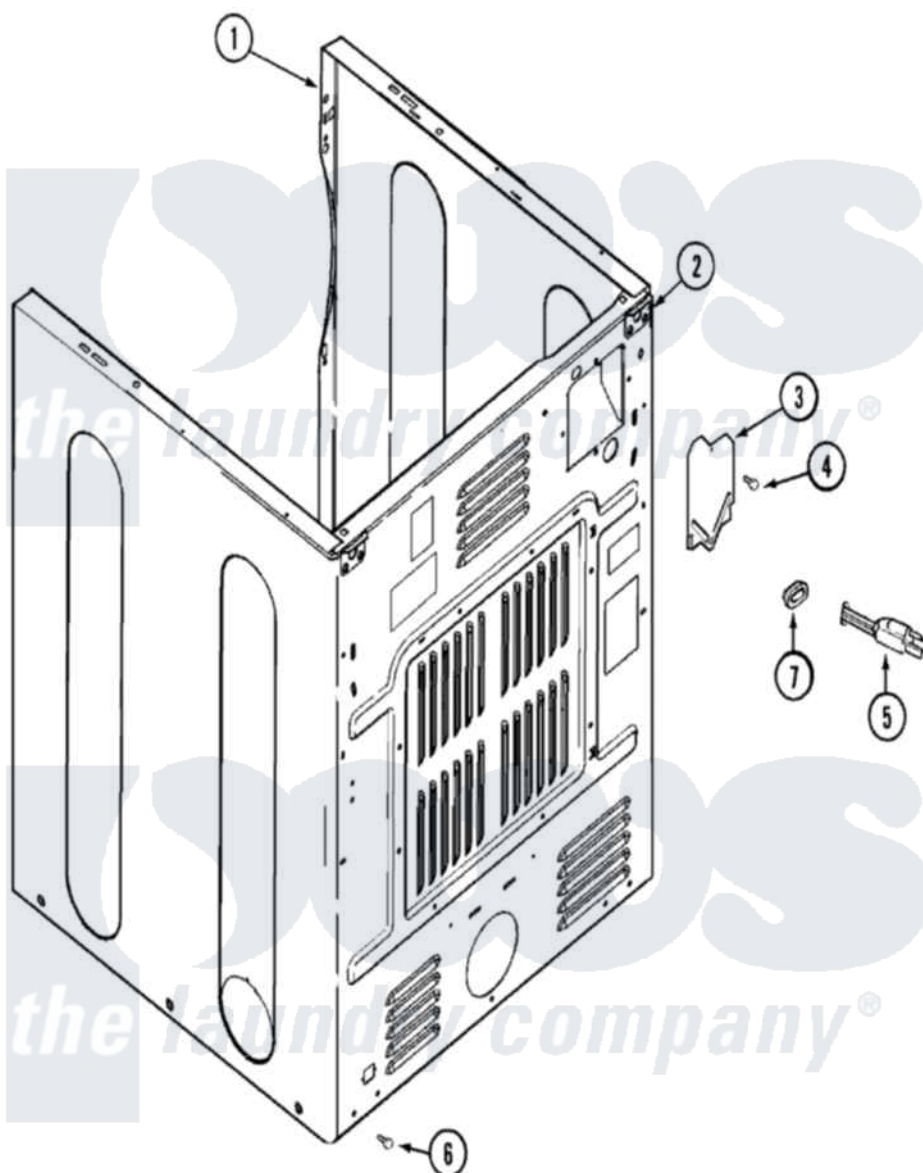

# Maytag MDG8426AGW 02 - CABINET-REAR

Maytag Residential Maytag MDG8426AGW Dryer Parts Parts Diagram 02 - CABINET-REAR  
 Click on the part number to view part

Item	Original Part Number	Replaced By	Status	Part Description
1	<a href="#">33002642</a>			Cabinet Assembly
"	<a href="#">33002624</a>			Cabinet, Assembly
"	<a href="#">33001897</a>			Cabinet
2	33001827		Not Available	BRACKET, CABINET HINGE
3	<a href="#">33001795</a>			Cover, Terminal Block
4	<a href="#">22001995</a>			Screw Note: Screw, Tumbler Front And Shroud
5	207806		Not Available	CORD, POWER
6	22003409	<a href="#">213007</a>		Xfor Cabinet See Cabinet, Back
"	<a href="#">22001995</a>			Screw Note: Screw, Tumbler Front And Shroud