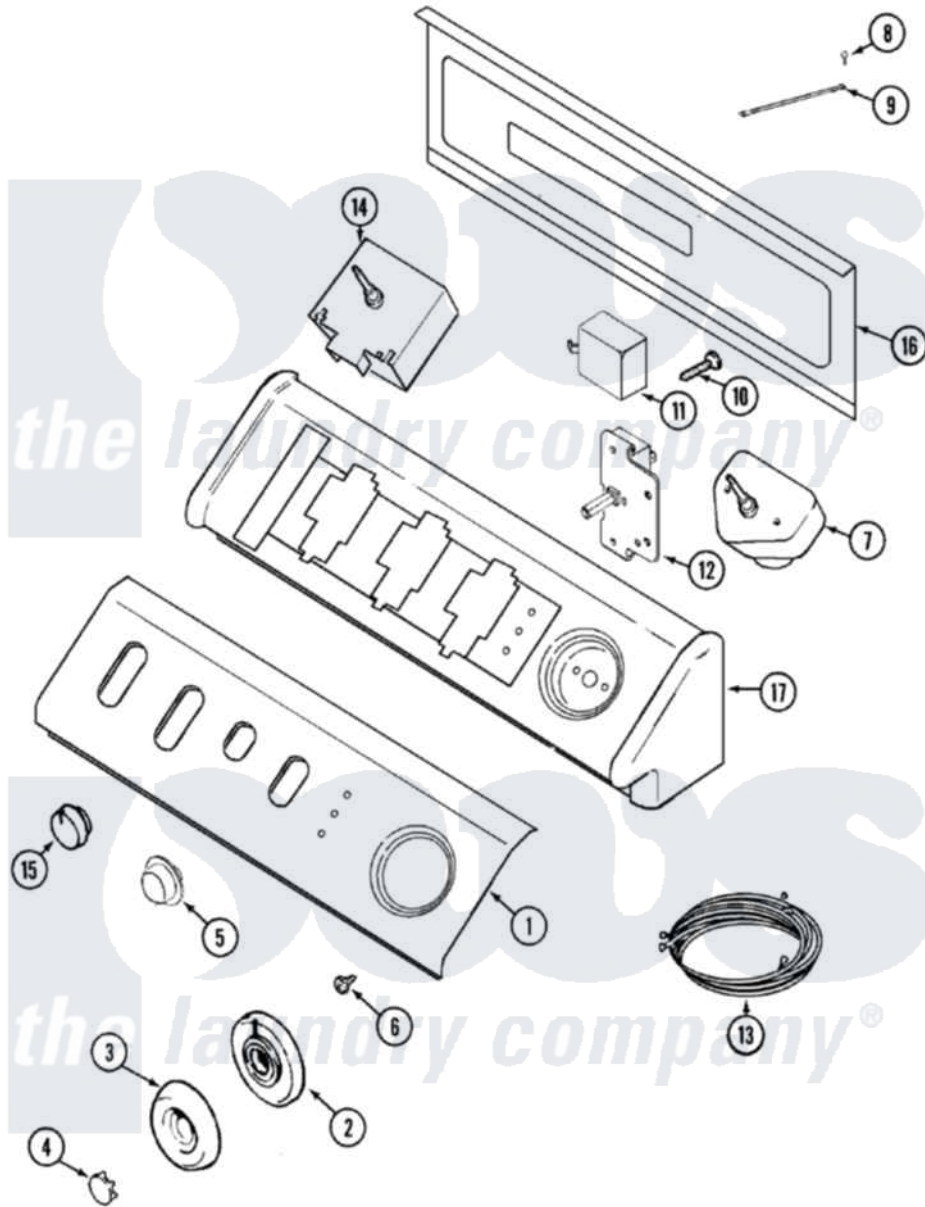

# Maytag MDG8426AGW 03 - CONTROL PANEL

Maytag [Residential Maytag MDG8426AGW Dryer Parts](#) Parts Diagram 03 - CONTROL PANEL  
 Click on the part number to view part

Item	Original Part Number	Replaced By	Status	Part Description
1	33001942		Not Available	PANEL, CONTROL (WHT)
"	Y22002339	<a href="#">8534058</a>		Screw
2	<a href="#">33001621</a>			Skirt, Timer Dial
3	<a href="#">22001659</a>			Timer Knob - Grey
4	<a href="#">22001664</a>			Timer Knob Insert/Cap
5	33001619	<a href="#">37001071</a>		Button, Push-To-Start
6	33001690	<a href="#">90767</a>		Screw, 8A X 3/8 HeX Washer Head Tapping
7	<a href="#">33001636</a>			Timer
8	912365	<a href="#">3370225</a>		Screw
9	33001859		Not Available	WIRE, GROUND
10	216423	<a href="#">3370225</a>		Screw
11	<a href="#">33002252</a>			Buzzer
12	33002251	<a href="#">33001618</a>		Switch- PU
13	<a href="#">33001944</a>			Wire Harness, Main
14	<a href="#">33001638</a>			Switch, Temperature
15	<a href="#">22001942</a>			Washer, Sealing

"	<a href="#">22001663</a>		Knob, Selector Switch
16	33001806	Not Available	BACK, CONSOLE PANEL
"	216423	<a href="#">3370225</a>	Screw
17	22002285	Not Available	CONSOLE (WHT)
18	33001902	Not Available	MANUAL, USE & CARE