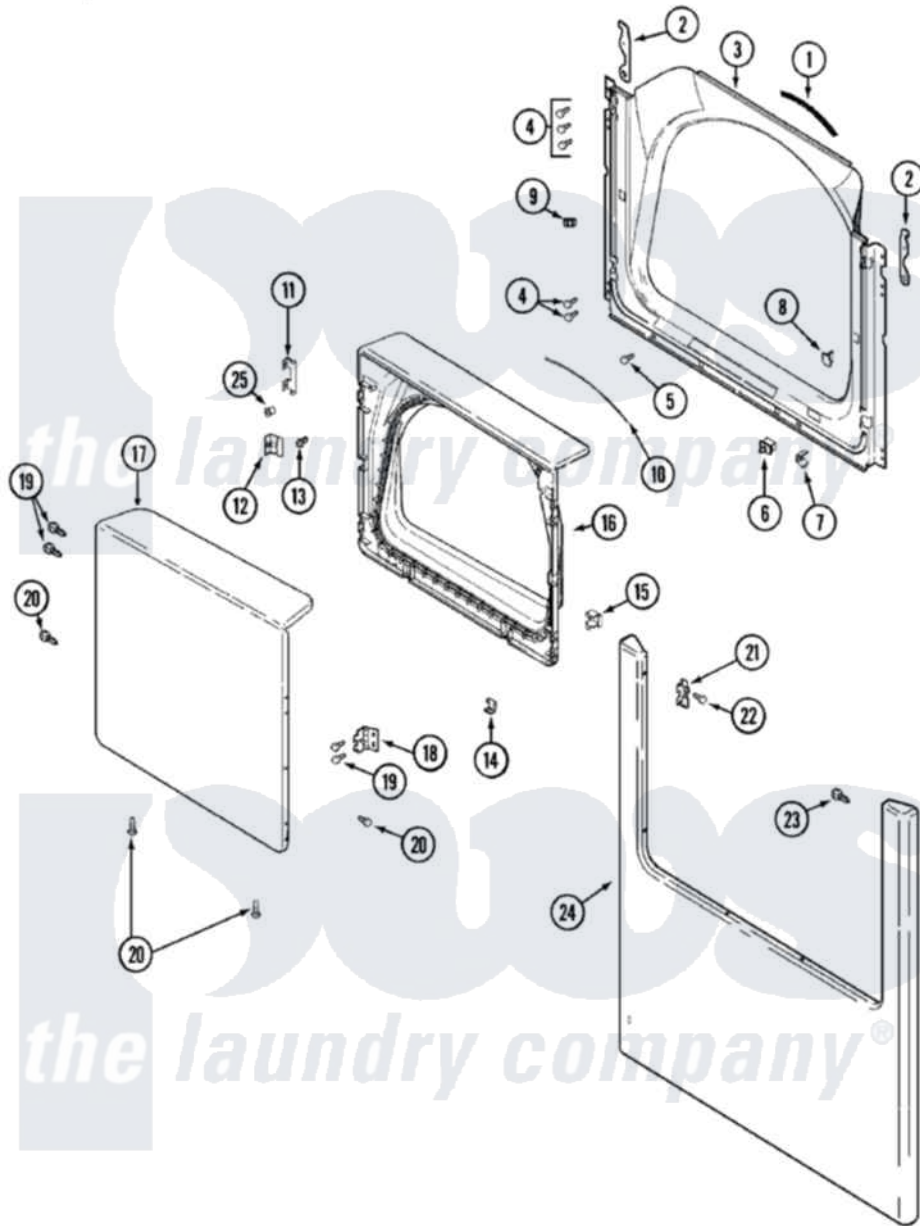

Maytag MDG8426AGW 04 - DOOR

Maytag Residential Maytag MDG8426AGW Dryer Parts Parts Diagram 04 - DOOR
 Click on the part number to view part

Item	Original Part Number	Replaced By	Status	Part Description
1	33001767			Seal, Shroud
2	22002247	33002597		Hook, Security
3	33001954			Shroud
"	33001900			Shroud
4	22001995			Screw Note: Screw, Tumbler Front And Shroud
5	33001768			Screw, Shroud Note: Screw, Shroud And Outlet Duct
6	33002167			Switch, Door
"	33002239			Switch, Door
7	33001760			Bracket, Hinge
8	33001174	LA-1003		Door Catch Kit
9	33001791	306436		Door Latch Kit--W
"	Y304578	LA-1003		Door Catch Kit
10	33002094			Seal, Door
11	22002038			Clip, Door
12	33001793			Bracket, Strike

13	33001761		Strike, Door
14	22002039		Clip, Door
15	33001763		Plug, Inner Door
16	22002063		Screw No.8-18AB Wafer Head
"	22002039		Clip, Door
"	33001899		Door, Inner
17	22001817		Sheet, Sound Damper
"	33001904		Door, Outer
18	33001759		Hinge, Door
19	22002062	98006631	Screw
20	22002063		Screw No.8-18AB Wafer Head
21	33001764		Cover, Hinge Hole
22	33001787		Screw, Hinge Note: Screw, Hinge Hole Cover
23	22002012		Screw, Hinge Note: Screw, Hinge Bracket
24	33001901		Panel, Front
25	33001771		Bushing, Inner Door