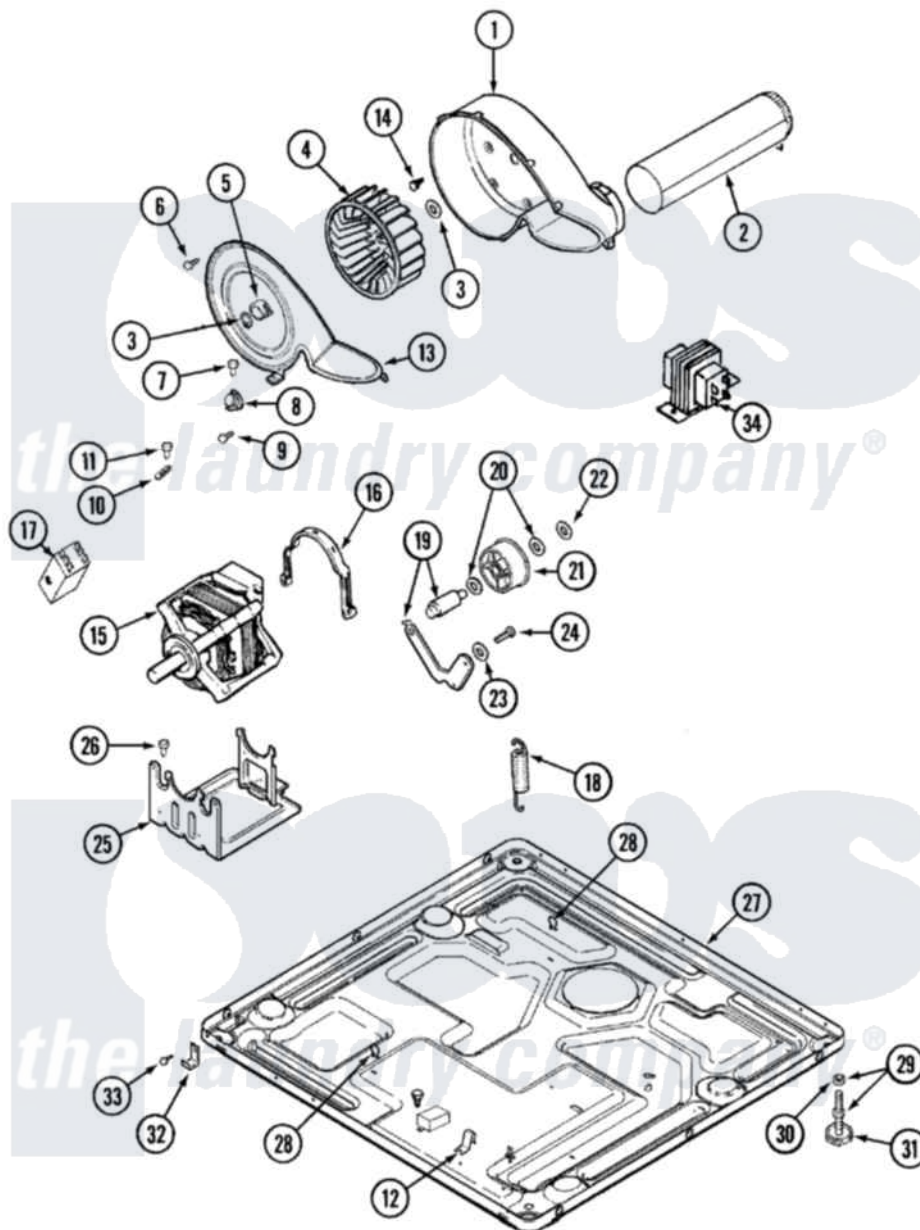

Maytag MDG8426AGW 06 - MOTOR DRIVE

Maytag [Residential Maytag MDG8426AGW Dryer Parts](#) Parts Diagram 06 - MOTOR DRIVE
 Click on the part number to view part

Item	Original Part Number	Replaced By	Status	Part Description
1	33001789			Housing, Blower
2	33001800			Duct Assembly, Exhaust
"	22001995			Screw Note: Screw, Tumbler Front And Shroud
3	410233	9703438		Ring-Retrn
4	33001790			Wheel, Blower
"	33002797			Wheel, Blower
5	312967			Clamp, Blower Housing
6	33001855	33002917		Screw, No.10-16
7	Y313561			Screw----NA
8	307249			Thermostat, Multi-Temp
9	22001996	3370225		Screw
10	33001762			Fuse, Thermal
11	314848	W10116760		Screw
12	22002244			Clip, Grounding
13	33001873			Cover, Blower Housing----NA
14	314818	1163839		Screw

15	33002463	W10197708	Motor-Drve
"	33001945	W10197708	Motor-Drve
"	33002479	W10197708	Motor-Drve
"	33002796	W10197708	Motor-Drve
16	Y015825		Clip, Motor To Motor Support
17	33002451	Not Available	SWITCH, MOTOR
18	33001754	33002459	Assembly, Spring And Plug
"	33002461		Plug For Spring
"	33002460	33002459	Assembly, Spring And Plug
"	33002157		Grommet
19	33001840	6-3705180	Idler Arm
20	Y312527		Washer, Idler Shaft
21	33001783	6-3700340	BearIng- I
22	312958	354987	Ring, Retaining
23	315772		Sleeve, Idler Arm
24	Y014874		Screw, Idler Arm And Sleeve
25	Y313561		Screw----NA
"	33001752	33002817	Motor Support, Offset
"	33002466	33002817	Motor Support, Offset
26	Y313561		Screw----NA
27	33002465	Not Available	BASE, (LWR)----NA
"	33001845	Not Available	BASE
"	33002622		Base,
"	33002465	Not Available	BASE, (LWR)----NA
28	410490		Spring, Retainer Wire Harness
29	Y305086		Adjustable Leg And Nut
30	Y052740	62739	Nut, Lock
31	Y314137		Foot, Rubber
32	22002239		Clip, Front Panel
33	Y310632	1163839	Screw
34	211294	90767	Screw, 8A X 3/8 HeX Washer Head Tapping
"	Y313559		Screw
"	33001948		Transformer Lower