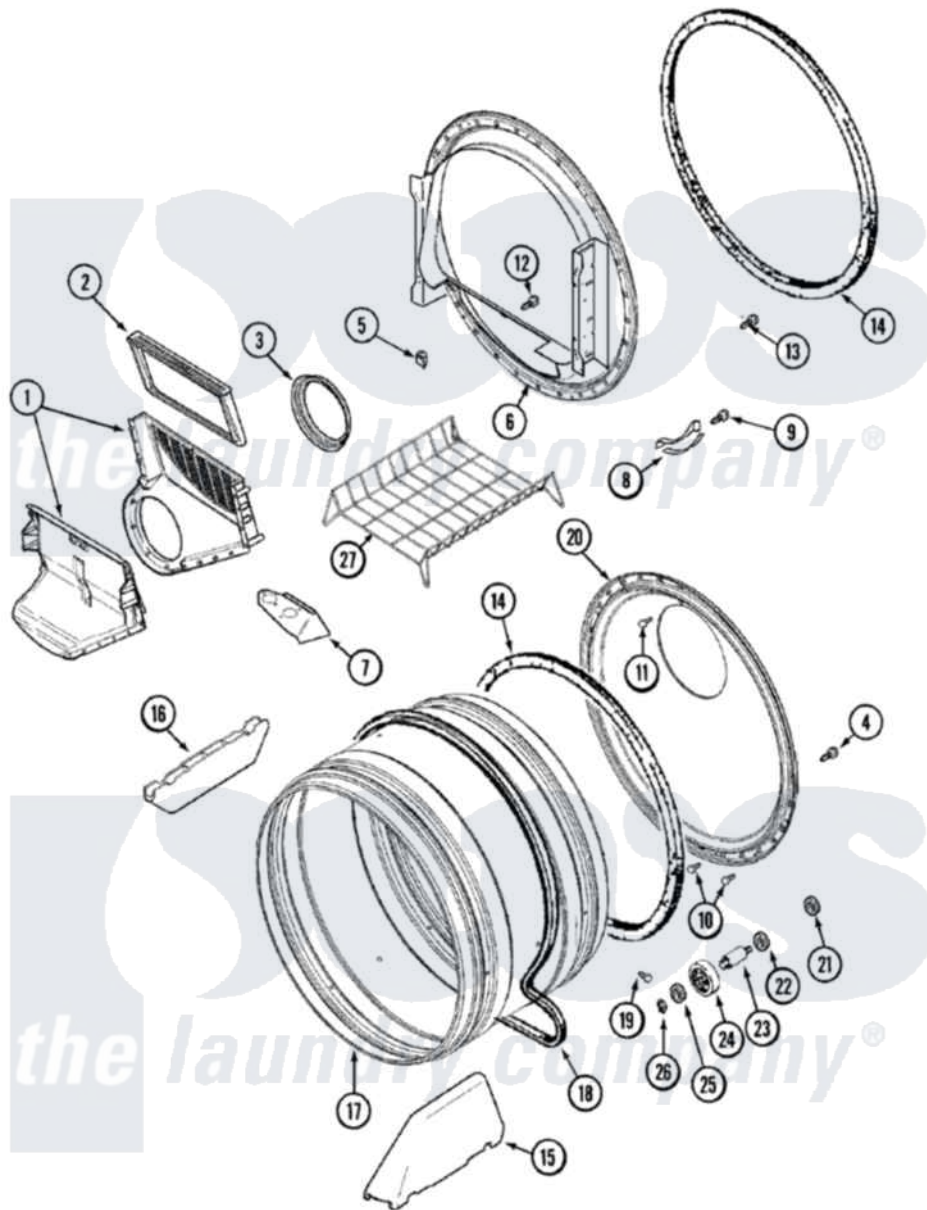

# Maytag MDG8426AGW 07 - TUMBLER

Maytag Residential Maytag MDG8426AGW Dryer Parts Parts Diagram 07 - TUMBLER  
 Click on the part number to view part

Item	Original Part Number	Replaced By	Status	Part Description
1	<a href="#">33001799</a>			Outlet Duct Assembly Note: Outlet Duct Assembly
2	<a href="#">33001808</a>			Filter, Lint
3	33001758	<a href="#">33002560</a>		Seal, Blower
4	<a href="#">33002190</a>			SCrew, C BraCe, BraCket, Cabinet
5	<a href="#">Y310376</a>			Clip, Door Switch Harness
6	<a href="#">33001802</a>			Front, Tumbler
8	<a href="#">306508</a>			Tumbler Bearing Kit ---W
9	<a href="#">210720</a>			Rivet, Bearing To Tumbler Frnt
10	22001996	<a href="#">3370225</a>		Screw
11	<a href="#">210932</a>			Screw, No.8 X 9/16 Ctsk Note: Screw, Inlet Duct
"	22001078	<a href="#">3177991</a>		Screw
12	312311	<a href="#">312311MAY</a>		Screw
13	33001855	<a href="#">33002917</a>		Screw, No.10-16
14	<a href="#">33001807</a>			Seal, Tumbler

15	33001756	<a href="#">33002032</a>	Baffle
16	<a href="#">33001755</a>		Baffle
17	<a href="#">33001889</a>		Tumbler
18	33001777	<a href="#">33002535</a>	V-Belt
19	33001788	<a href="#">33002973</a>	Screw, No.9-15 X 1.00 Hx WS
20	<a href="#">33001801</a>		Back, Tumbler
21	<a href="#">33001443</a>		Nut, Hex
22	Y313347	<a href="#">312535</a>	Washer, Vault Mounting Brk.
23	Y312948	<a href="#">6-3129480</a>	Shaft- Tumbler
24	Y303373	<a href="#">12001541</a>	Drum Roller/Washer Assembly--W
25	<a href="#">312535</a>		Washer, Vault Mounting Brk.
26	410233	<a href="#">9703438</a>	Ring-Retrn