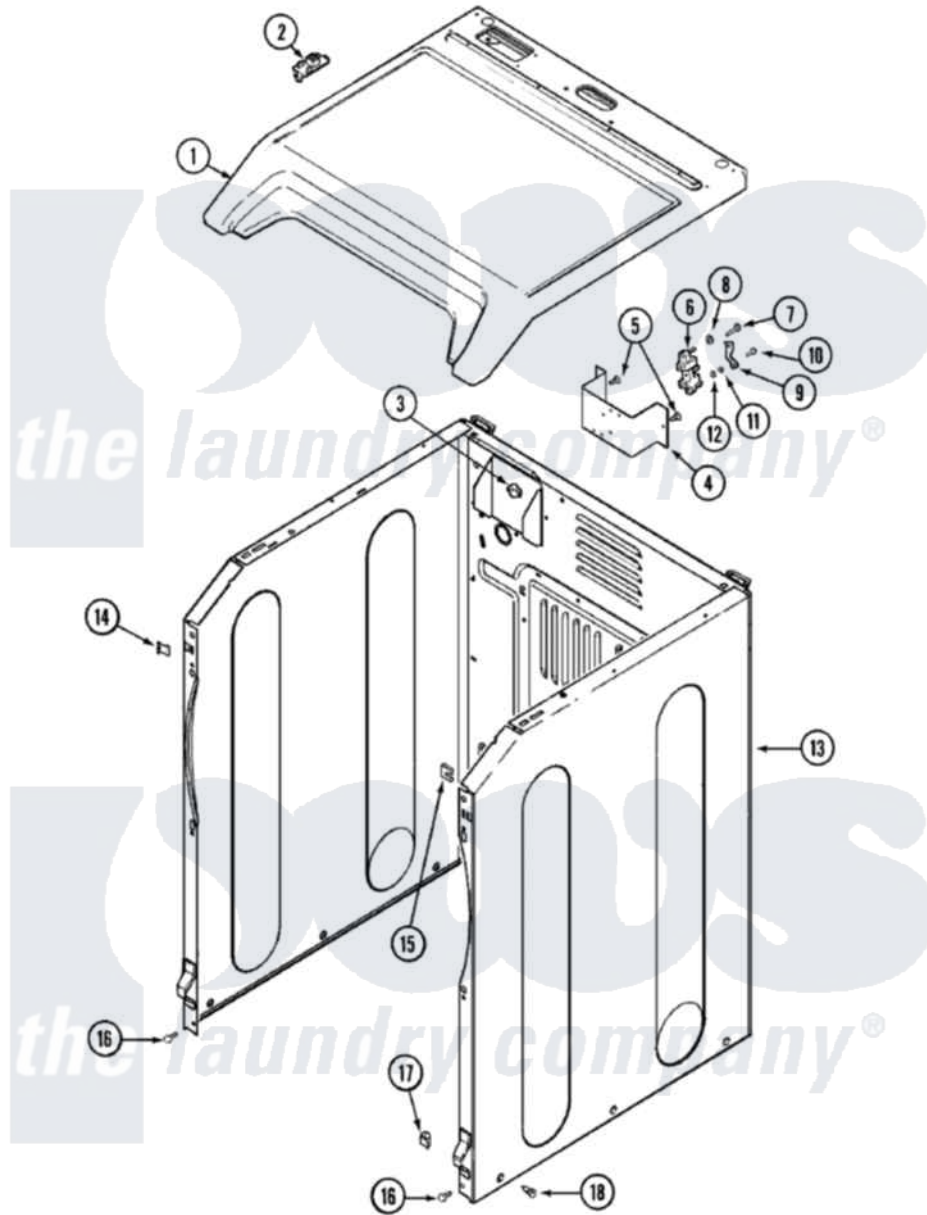

Maytag MDG8500BWW 01 - CABINET

Maytag Residential Maytag MDG8500BWW Dryer Parts Parts Diagram 01 - CABINET
 Click on the part number to view part

Item	Original Part Number	Replaced By	Status	Part Description
1	33001865			Cover, Top
2	33001872	33002891		Pin, Locator
3	Y310376			Clip, Door Switch Harness
13	22002548	22003639		Cabinet Assembly
14	22002049			Clip Note: Clip, Front Panel
15	213280	204439		Screw And Fstner Assembly
16	22001995			Screw Note: Screw, Tumbler Front And Shroud
17	Y310376			Clip, Door Switch Harness
18	213007			Xfor Cabinet See Cabinet, Back