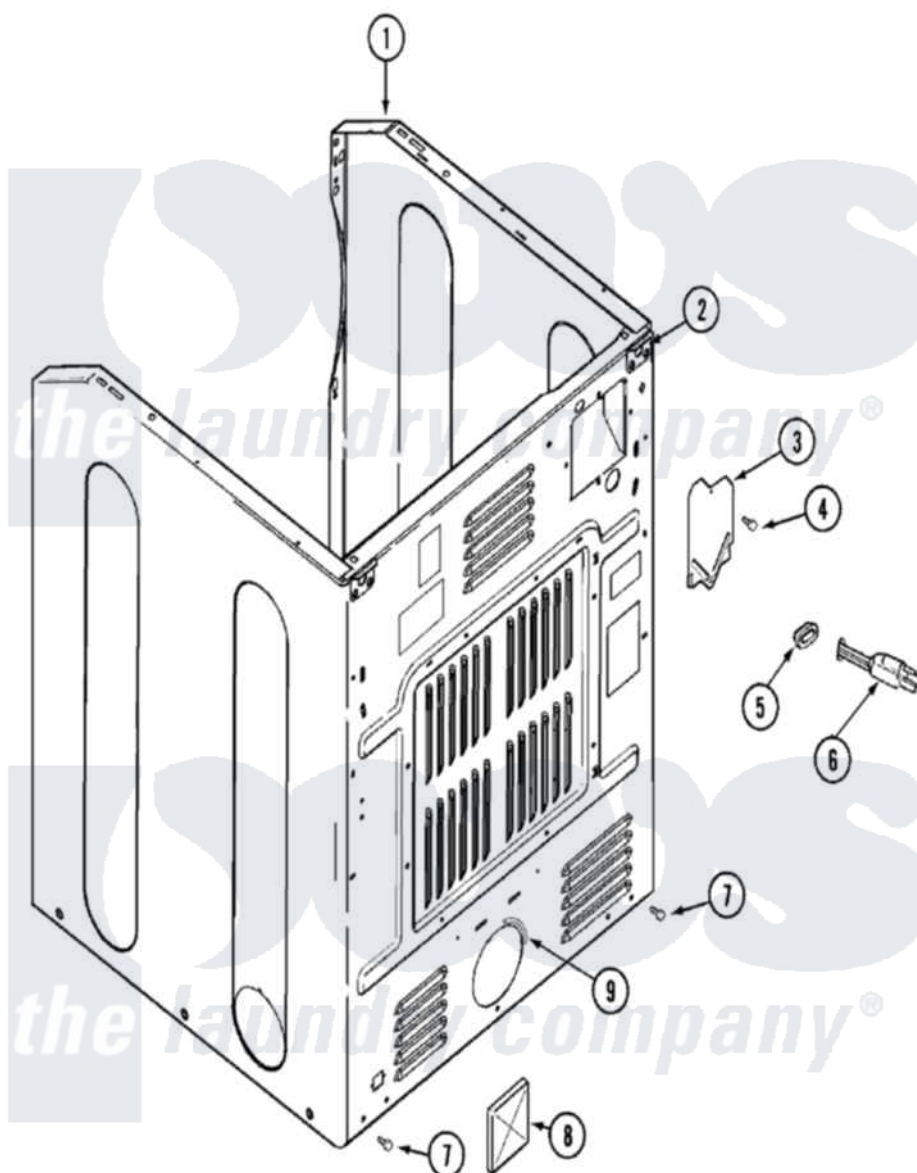

Maytag MDG8500BWW 02 - CABINET-REAR

Maytag Residential Maytag MDG8500BWW Dryer Parts Parts Diagram 02 - CABINET-REAR
 Click on the part number to view part

Item	Original Part Number	Replaced By	Status	Part Description
1	22002548	22003639		Cabinet Assembly
2	33001827		Not Available	BRACKET, CABINET HINGE
3	33001795			Cover, Terminal Block
4	22001995			Screw Note: Screw, Tumbler Front And Shroud
5	211881			Grommet, Cord Part Not Used-Gas Models Only
6	33001246		Not Available	CORD, POWER
7	22001995			Screw Note: Screw, Tumbler Front And Shroud
8	33001702			Flap, Pipe
9	33002283			Guard, Exhaust Duct