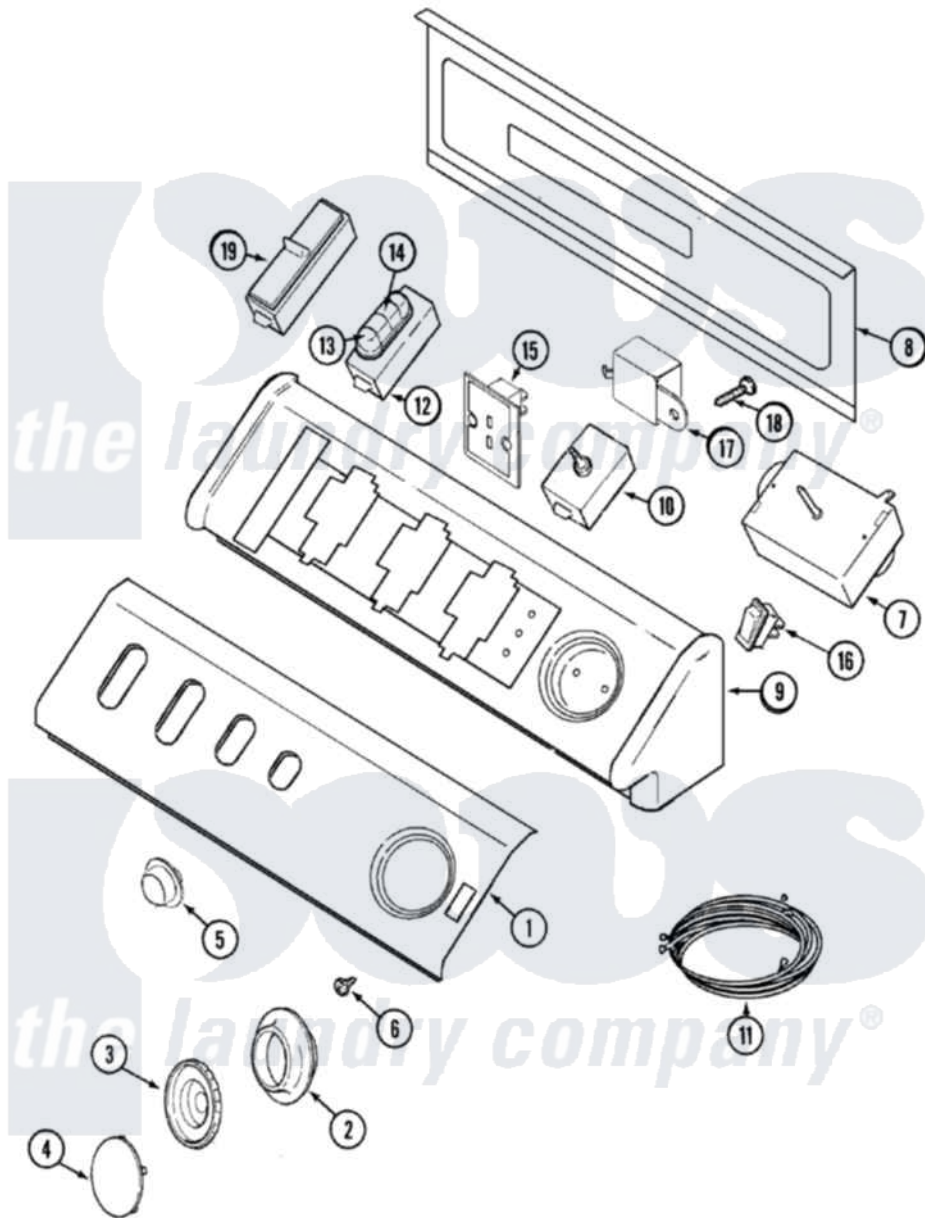

# Maytag MDG8500BWW 03 - CONTROL PANEL

Maytag [Residential Maytag MDG8500BWW Dryer Parts](#) Parts Diagram 03 - CONTROL PANEL  
 Click on the part number to view part

Item	Original Part Number	Replaced By	Status	Part Description
1	33002485	<a href="#">33002330</a>		Panel, Control
"	Y22002339	<a href="#">8534058</a>		Screw
2	<a href="#">33001621</a>			Skirt, Timer Dial
3	<a href="#">22001659</a>			Timer Knob - Grey
4	<a href="#">22001664</a>			Timer Knob Insert/Cap
5	33001619	<a href="#">37001071</a>		Button, Push-To-Start
6	33001690	<a href="#">90767</a>		Screw, 8A X 3/8 HeX Washer Head Tapping
7	<a href="#">33001730</a>			Timer
8	22002529		Not Available	CONSOLE BACK PANEL
"	216423	<a href="#">3370225</a>		Screw
9	33002286		Not Available	CONSOLE (WHT)
10	33001861	<a href="#">33001618</a>		Switch- PU
11	<a href="#">33002420</a>			Wire Harness, Main Note: Wire Harness, Main
12	<a href="#">33002414</a>			Switch, Option 4 Pos
13	<a href="#">22001788</a>			Button, Switch

14	<a href="#">22001789</a>		Button, Switch
15	<a href="#">33002389</a>		Dryness Display Control Note: Display, Dryness
16	<a href="#">33002417</a>		2 Pos. Rocker Switch Note: Switch, Rocker
17	<a href="#">33001848</a>		Signal, End Of Cycle
18	33001860	<a href="#">W10116760</a>	Screw
19	<a href="#">33001656</a>		Switch, Temp Note: Switch, Inf. Temp
20	<a href="#">22001948</a>		Lens, Indicator Light
"	<a href="#">22001403</a>		Light, Indicator
21	33002557	Not Available	MANUAL, USE & CARE (FRCH)
"	33002486	Not Available	MANUAL, USE & CARE
"	33002488	Not Available	MANUAL U & C, DRYING RACK