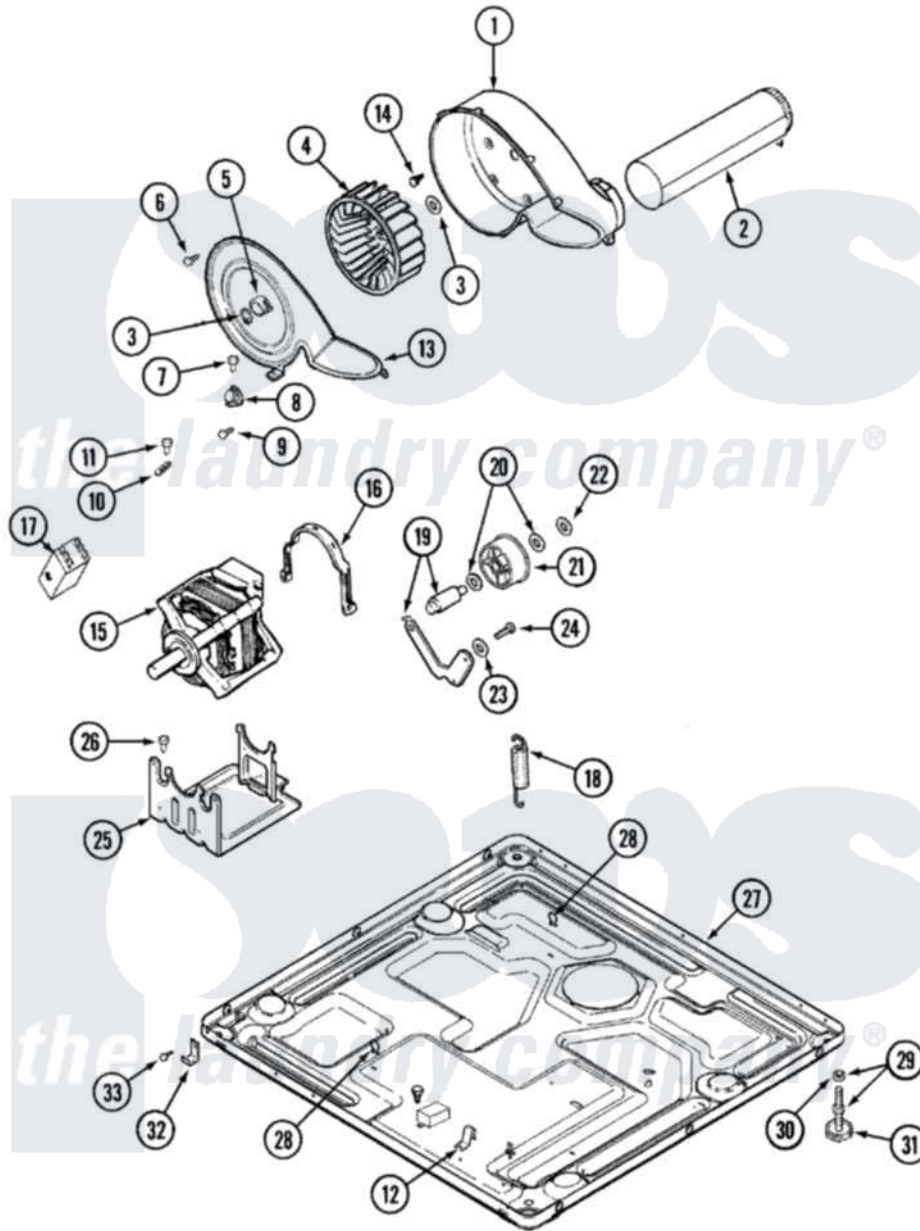

Maytag MDG8500BWW 06 - MOTOR DRIVE

Maytag [Residential Maytag MDG8500BWW Dryer Parts](#) Parts Diagram 06 - MOTOR DRIVE
 Click on the part number to view part

Item	Original Part Number	Replaced By	Status	Part Description
1	33001789			Housing, Blower
2	22001995			Screw Note: Screw, Tumbler Front And Shroud
"	33001800			Duct Assembly, Exhaust
3	410233	9703438		Ring-Retrn
4	33001790			Wheel, Blower
5	312967			Clamp, Blower Housing
6	33001855	33002917		Screw, No.10-16
7	Y313561			Screw---NA
8	306910			Thermostat, Multi Temp Note: Thermostat
"	33002409			Thermostat, Ultra Care
9	22001996	3370225		Screw
10	33001762			Fuse, Thermal
11	314848	W10116760		Screw
12	22002244			Clip, Grounding
13	33001796	33002711		Cover, Blower Housing

14	314818	1163839	Screw
15	33002478		Motor
16	Y015825		Clip, Motor To Motor Support
17	33001854	33002478	Motor
18	33002461		Plug For Spring
"	33002157		Grommet
"	33002460	33002459	Assembly, Spring And Plug
19	33001840	6-3705180	Idler Arm
20	Y312527		Washer, Idler Shaft
21	33001783	6-3700340	Bearing- I
22	312958	354987	Ring, Retaining
23	315772		Sleeve, Idler Arm
24	Y014874		Screw, Idler Arm And Sleeve
25	Y313561		Screw---NA
"	33002466	33002817	Motor Support, Offset
26	Y313561		Screw---NA
27	33002465	Not Available	BASE, (LWR)---NA
28	410490		Spring, Retainer Wire Harness
29	Y305086		Adjustable Leg And Nut
30	Y052740	62739	Nut, Lock
31	Y314137		Foot, Rubber
32	22002239		Clip, Front Panel
33	Y310632	1163839	Screw