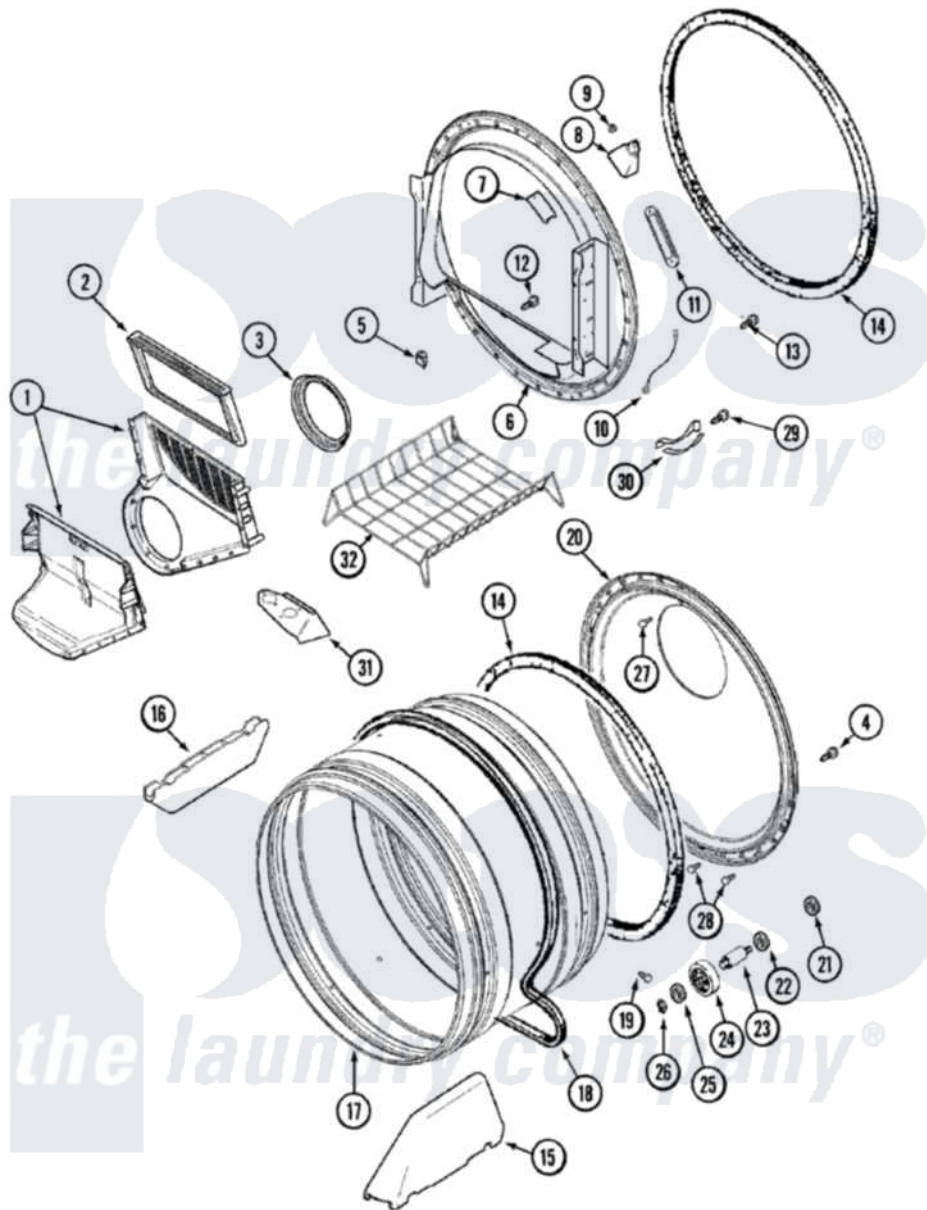

Maytag MDG8500BWW 07 - TUMBLER

Maytag [Residential Maytag MDG8500BWW Dryer Parts](#) Parts Diagram 07 - TUMBLER
 Click on the part number to view part

Item	Original Part Number	Replaced By	Status	Part Description
1	33001799			Outlet Duct Assembly Note: Outlet Duct Assembly
2	33001808			Filter, Lint
3	33001758	33002560		Seal, Blower
4	33002190			SCrew, C BraCe, BraCket, Cabinet
5	Y310376			Clip, Door Switch Harness
6	33001868			Front, Tumbler Front W/Sensor Note: Front, Tumbler
7	33001871			Screw Note: Screw, Drum Light
"	33001869			Lens, Drum Light
"	22002263			Lamp
8	33001870		Not Available	HOLDER, LAMP (W/HOUSING) NOTE: LAMP (W/HOUSING & HOLDER)
9	214872			Palnut, End Cap Note: Nut, Lamp Holder
10	211294	90767		Screw, 8A X 3/8 HeX Washer

10	211294	30707	Head Tapping
"	Y303711		Sensor Ground Wire
11	22001078	3177991	Screw
"	33001809		Sensor Bar Assembly
12	312311	312311MAY	Screw
13	33001855	33002917	Screw, No.10-16
14	33001807		Seal, Tumbler
15	33001756	33002032	Baffle
16	33001755		Baffle
17	33001889		Tumbler
18	33001777	33002535	V-Belt
19	33001788	33002973	Screw, No.9-15 X 1.00 Hx WS
20	33001801		Back, Tumbler
21	33001443		Nut, Hex
22	Y313347	312535	Washer, Vault Mounting Brk.
23	Y312948	6-3129480	Shaft- Tumbler
24	Y303373	12001541	Drum Roller/Washer Assembly--W
25	312535		Washer, Vault Mounting Brk.
26	410233	9703438	Ring-Retrn
27	210932		Screw, No.8 X 9/16 Ctsk Note: Screw, Inlet Duct
28	22001996	3370225	Screw
29	210720		Rivet, Bearing To Tumbler Fmt
30	306508		Tumbler Bearing Kit ----W
32	33001917	33001917A	Rack- Dryi