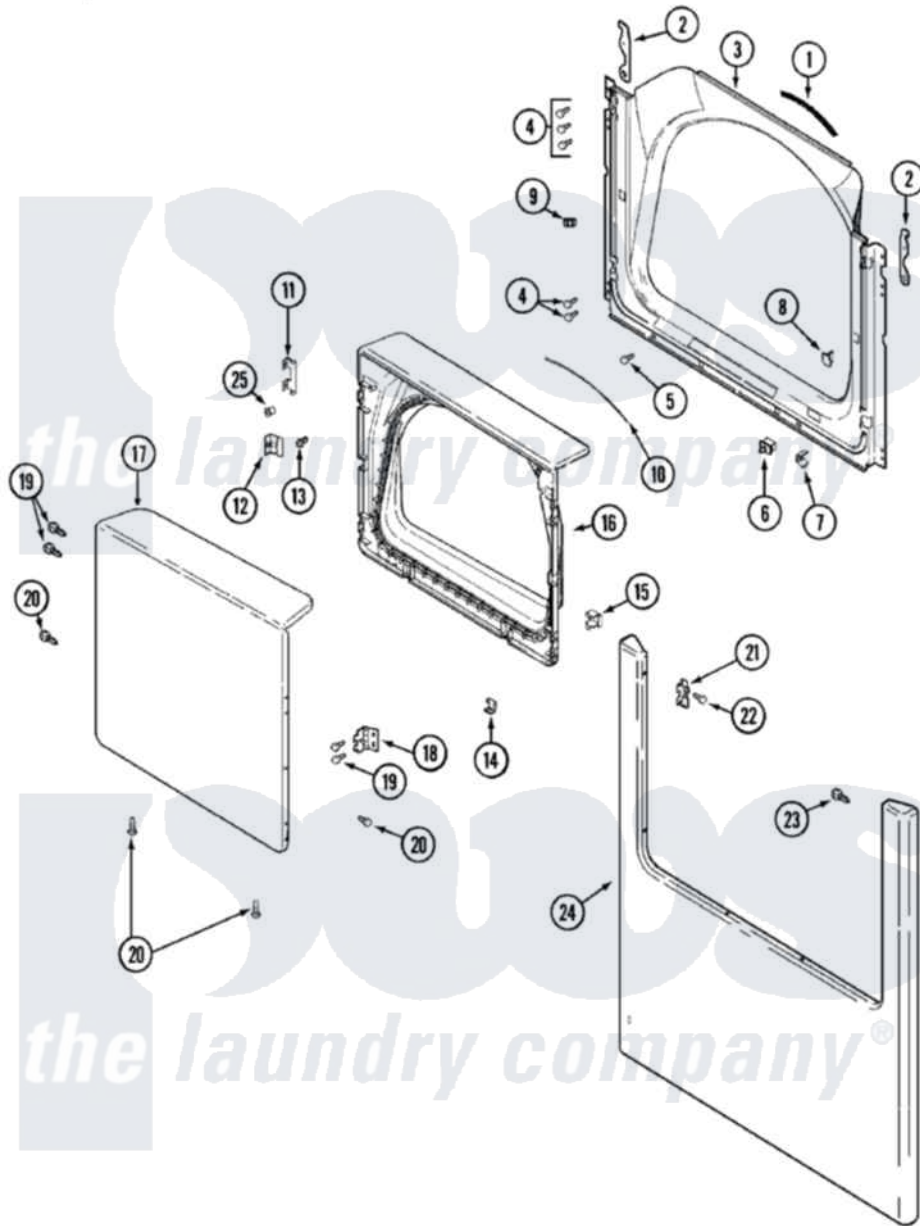

Maytag MDG8506AWA 04 - DOOR

Maytag Residential Maytag MDG8506AWA Dryer Parts Parts Diagram 04 - DOOR
 Click on the part number to view part

Item	Original Part Number	Replaced By	Status	Part Description
1	33001767			Seal, Shroud
2	22002247	33002597		Hook, Security
3	33001907		Not Available	SHROUD (ALM)---NA
4	22001995			Screw Note: Screw, Tumbler Front And Shroud
5	33001768			Screw, Shroud Note: Screw, Shroud And Outlet Duct
6	33001509	W10169313		Switch-Dor
7	33001760			Bracket, Hinge
8	33001174	LA-1003		Door Catch Kit
9	33001791	306436		Door Latch Kit--W
"	Y304578	LA-1003		Door Catch Kit
10	33002094			Seal, Door
11	22002038			Clip, Door
12	33001793			Bracket, Strike
13	33001761			Strike, Door
14	22002039			Clip, Door

15	33001763		Plug, Inner Door
16	33001908		DOOR, INNER (ALM)
17	22001817		Sheet, Sound Damper
"	33001909	33002371	Door, Outer
18	33001759		Hinge, Door
19	22002062	98006631	Screw
20	22002064	489355	Screw, 8 X 1/2
21	33001765		Cover, Hinge Hole
22	33001787		Screw, Hinge Note: Screw, Hinge Hole Cover
23	22002012		Screw, Hinge Note: Screw, Hinge Bracket
24	33001910	33002368	Panel, Front
25	33001771		Bushing, Inner Door