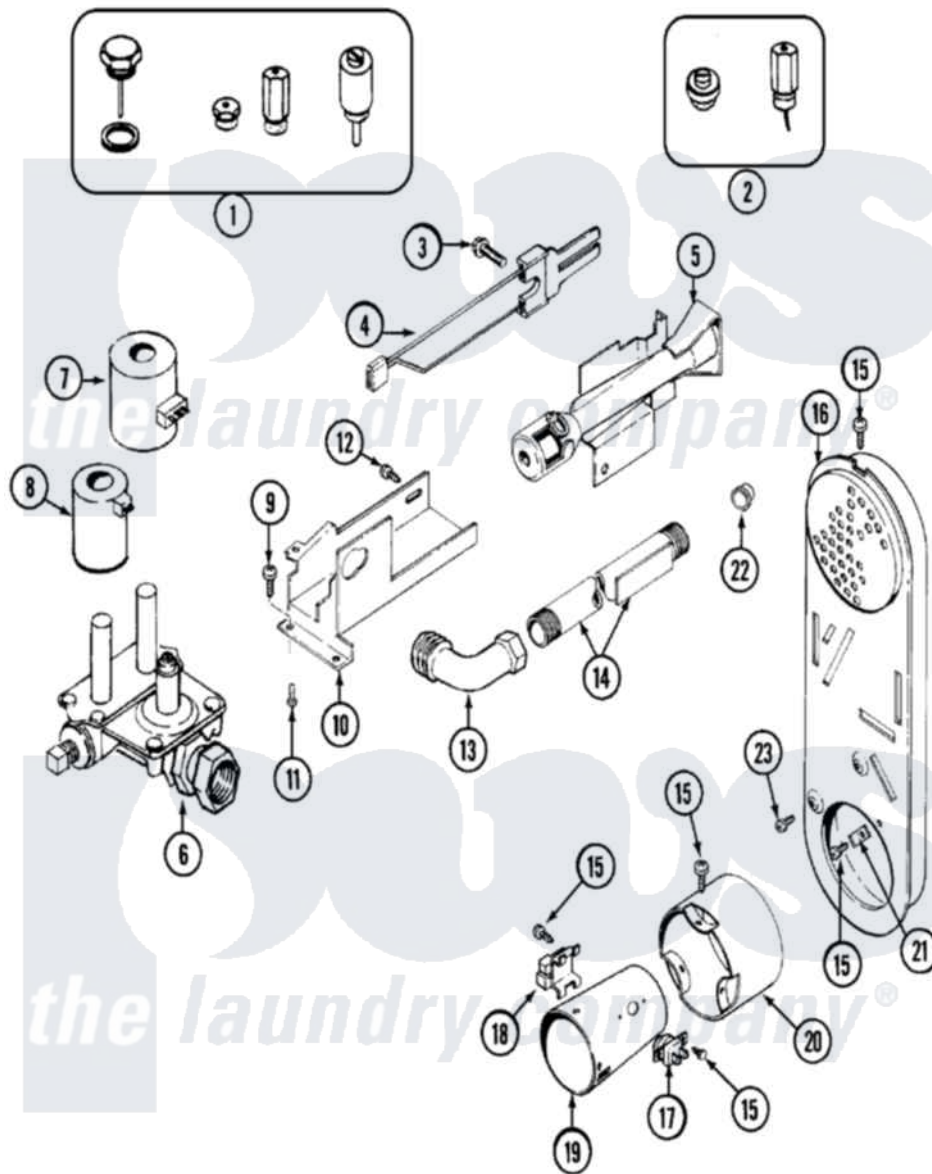

Maytag MDG8506AWA 05 - GAS VALVE

Maytag [Residential Maytag MDG8506AWA Dryer Parts](#) Parts Diagram 05 - GAS VALVE
 Click on the part number to view part

Item	Original Part Number	Replaced By	Status	Part Description
1	Y306195	MAL9000AXX		LP Gas Con
2	306204	33002924		Gas Conv K
3	304971			Screw Note: Screw, Igniter
4	304970	4391996		Ignitor
5	33001247	33002793		Burner Assembly
6	306176			Valve, Gas
7	306106			Coil, Holding And Booster--W
8	306105	694540		Coil, 60 Hz
9	Y313561			Screw---NA
10	33001834		Not Available	BRACKET, GAS VALVE---NA
11	314568	Y313559		Screw
"	314082	90767		Screw, 8A X 3/8 HeX Washer Head Tapping
12	Y310632	1163839		Screw
13	33001842	3406051		Elbow Union Assembly
14	33001735			Pipe And Bracket Assembly Series 18 Not Needed Use

15	211294	90767	Vavle Screw, 8A X 3/8 HeX Washer Head Tapping
16	33001810	Not Available	DUCT ASSY., INLET (GAS) NOTE: INLET DUCT ASSEMBLY
17	303395		Thermostat, Hi-Limit
18	Y303377	338906	Radiant, Sensor
19	33001835		Cone Assembly, Combustion
"	22001996	3370225	Screw
20	Y303841		Cone, Extension
21	Y312890		Retainer, Heater Chamber
"	22001996	3370225	Screw
22	33001693		Cap, Gas Pipe
23	22001996	3370225	Screw