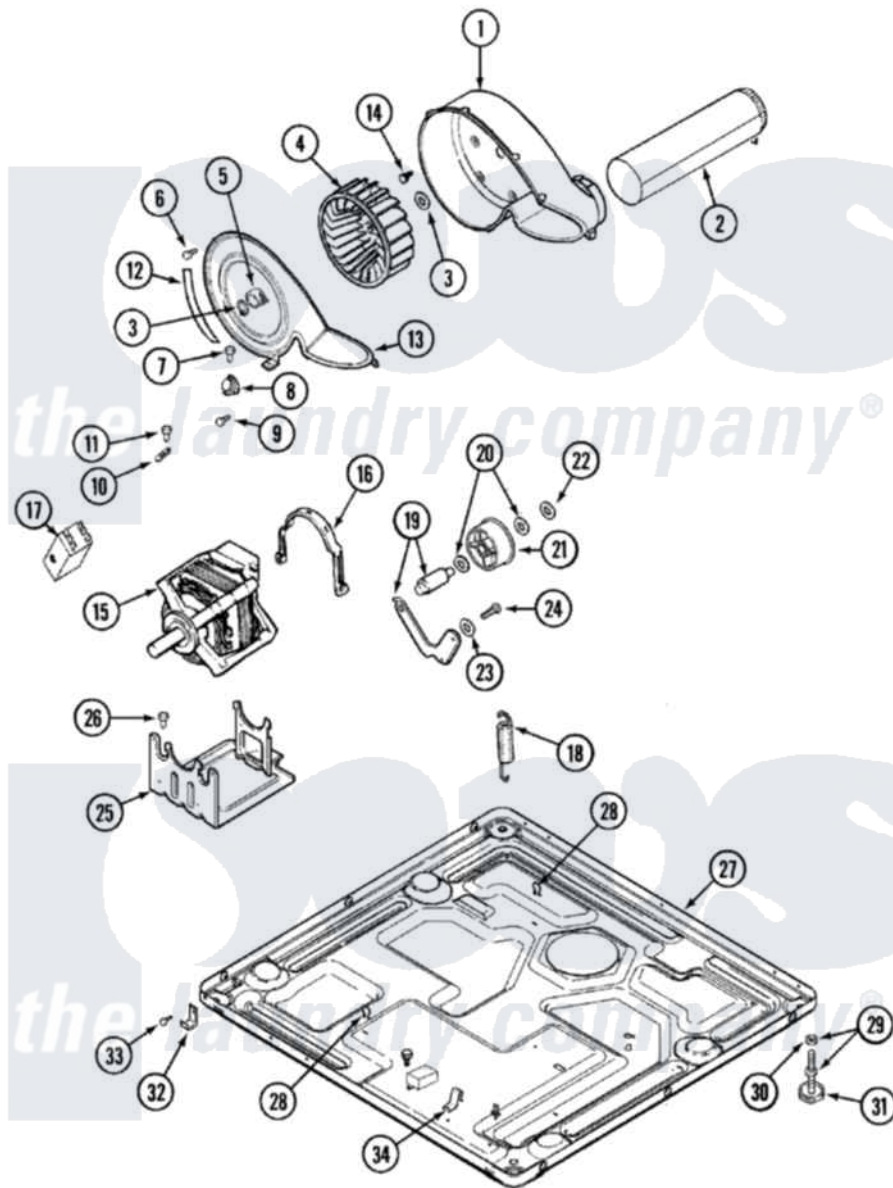

Maytag MDG8506AWA 06 - MOTOR DRIVE

Maytag [Residential Maytag MDG8506AWA Dryer Parts](#) Parts Diagram 06 - MOTOR DRIVE
 Click on the part number to view part

Item	Original Part Number	Replaced By	Status	Part Description
1	33001789			Housing, Blower
2	22001995			Screw Note: Screw, Tumbler Front And Shroud
"	33001800			Duct Assembly, Exhaust
3	410233	9703438		Ring-Retrn
4	33001790			Wheel, Blower
5	312967			Clamp, Blower Housing
6	33001855	33002917		Screw, No.10-16
7	Y313561			Screw---NA
8	307250			Thermostat, Multi-Temp
9	22001996	3370225		Screw
10	33001762			Fuse, Thermal
11	314848	W10116760		Screw
12	33001772		Not Available	SEAL, BLOWER COVER
13	33001873			Cover, Blower Housing---NA
14	314818	1163839		Screw
15	33001853	33002478		Motor

"	33002237	33002478	Motor
"	33002462	33002478	Motor
"	33002478		Motor
16	Y015825		Clip, Motor To Motor Support
17	33001854	33002478	Motor
18	33001754	33002459	Assembly, Spring And Plug
"	33002460	33002459	Assembly, Spring And Plug
"	33002461		Plug For Spring
"	33002157		Grommet
19	33001840	6-3705180	Idler Arm
20	Y312527		Washer, Idler Shaft
21	33001783	6-3700340	BearIng- I
22	312958	354987	Ring, Retaining
23	315772		Sleeve, Idler Arm
24	Y014874		Screw, Idler Arm And Sleeve
25	Y313561		Screw----NA
"	33001752	33002817	Motor Support, Offset
"	33002466	33002817	Motor Support, Offset
26	Y313561		Screw----NA
27	33001845	Not Available	BASE
"	33002465	Not Available	BASE, (LWR)----NA
28	410490		Spring, Retainer Wire Harness
29	Y305086		Adjustable Leg And Nut
30	Y052740	62739	Nut, Lock
31	Y314137		Foot, Rubber
32	22002239		Clip, Front Panel
33	Y310632	1163839	Screw
34	22002244		Clip, Grounding