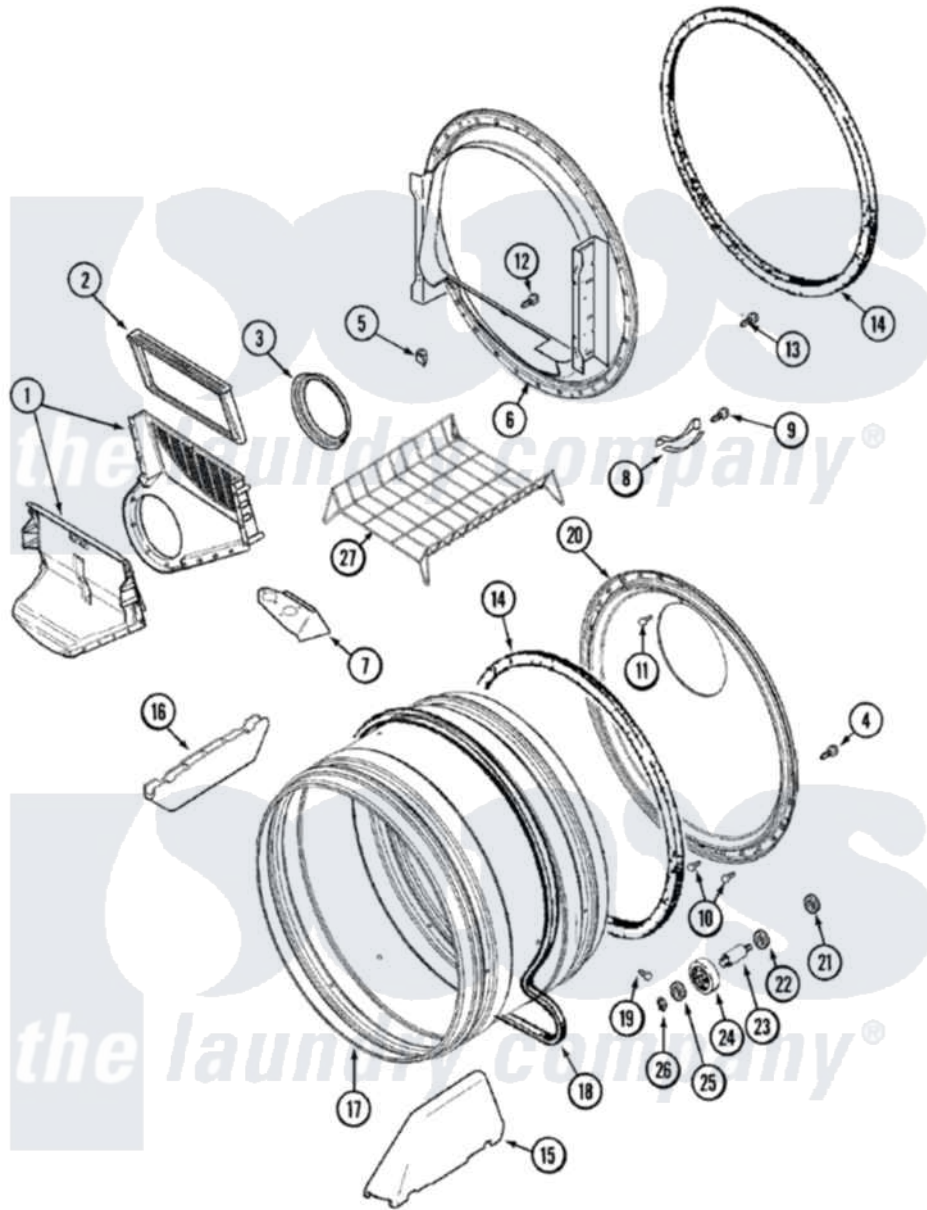

# Maytag MDG8506AWA 07 - TUMBLER

Maytag Residential Maytag MDG8506AWA Dryer Parts Parts Diagram 07 - TUMBLER  
 Click on the part number to view part

Item	Original Part Number	Replaced By	Status	Part Description
1	<a href="#">33001799</a>			Outlet Duct Assembly Note: Outlet Duct Assembly
2	<a href="#">33001808</a>			Filter, Lint
3	33001758	<a href="#">33002560</a>		Seal, Blower
4	<a href="#">33002190</a>			SCrew, C BraCe, BraCket, Cabinet
5	<a href="#">Y310376</a>			Clip, Door Switch Harness
6	<a href="#">33001802</a>			Front, Tumbler
8	<a href="#">306508</a>			Tumbler Bearing Kit ---W
9	<a href="#">210720</a>			Rivet, Bearing To Tumbler Frnt
10	22001996	<a href="#">3370225</a>		Screw
11	<a href="#">210932</a>			Screw, No.8 X 9/16 Ctsk Note: Screw, Inlet Duct
12	312311	<a href="#">312311MAY</a>		Screw
13	33001855	<a href="#">33002917</a>		Screw, No.10-16
14	<a href="#">33001807</a>			Seal, Tumbler
15	33001756	<a href="#">33002032</a>		Baffle

16	<a href="#">33001755</a>		Baffle
17	<a href="#">33001889</a>		Tumbler
18	33001777	<a href="#">33002535</a>	V-Belt
19	33001788	<a href="#">33002973</a>	Screw, No.9-15 X 1.00 Hx WS
20	<a href="#">33001801</a>		Back, Tumbler
21	<a href="#">33001443</a>		Nut, Hex
22	Y313347	<a href="#">312535</a>	Washer, Vault Mounting Brk.
23	Y312948	<a href="#">6-3129480</a>	Shaft- Tumbler
24	Y303373	<a href="#">12001541</a>	Drum Roller/Washer Assembly--W
25	<a href="#">312535</a>		Washer, Vault Mounting Brk.
26	410233	<a href="#">9703438</a>	Ring-Retrn
27	33001917	<a href="#">33001917A</a>	Rack- Dryi