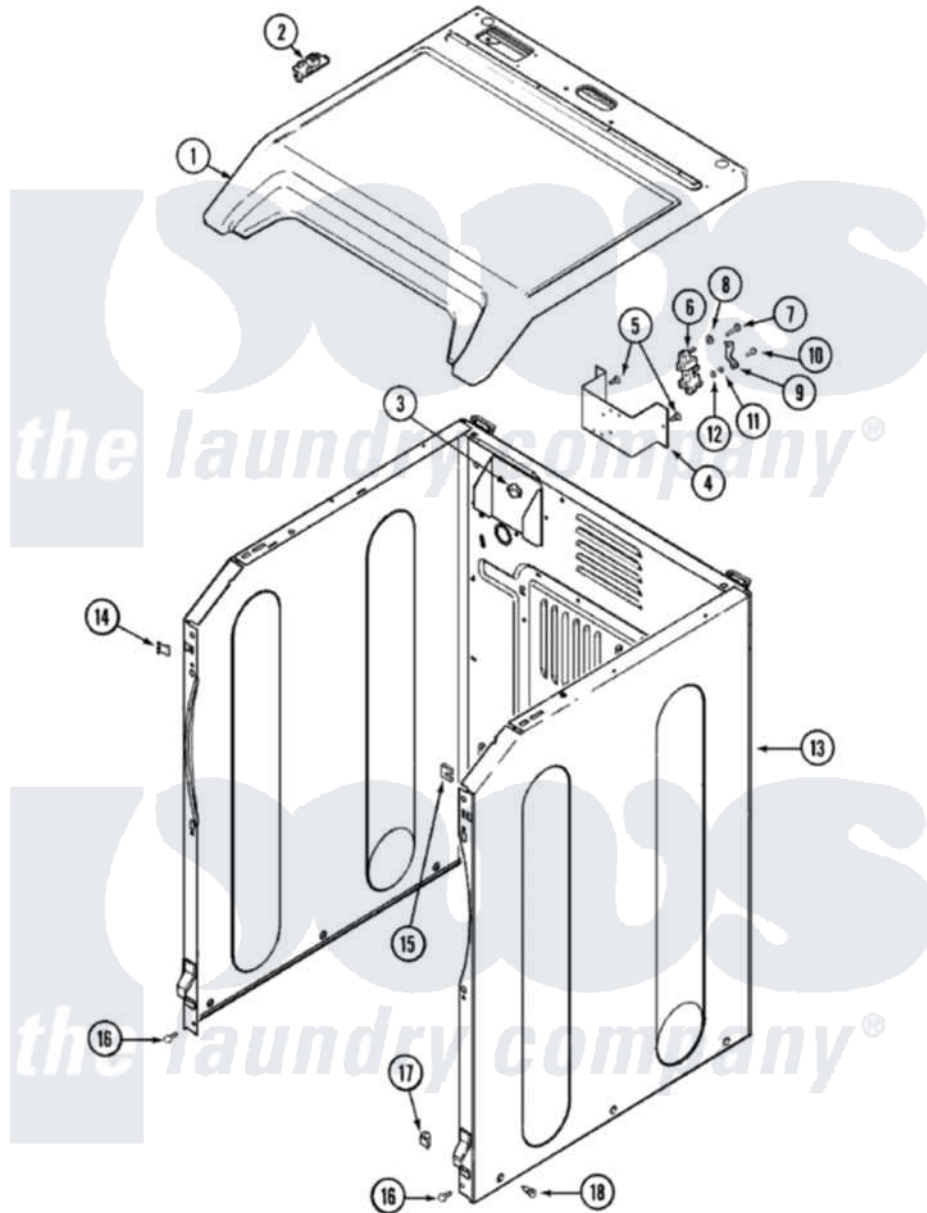

Maytag MDG8550AGW 01 - CABINET-FRONT

Maytag [Residential Maytag MDG8550AGW Dryer Parts](#) Parts Diagram 01 - CABINET-FRONT
 Click on the part number to view part

Item	Original Part Number	Replaced By	Status	Part Description
1	33001865			Cover, Top
"	33002627			Cover, Top
2	33002599	33002891		Pin, Locator
3	22003298			Retainer, Wire
4	33001826		Not Available	BRACKET, TERMINAL BLOCK---NA
5	33002190			SCrew, C BraCe, BraCket, Cabinet
10	33002137	W10296816		Screw
13	22002548	22003639		Cabinet Assembly
"	22003639			Cabinet Assembly
"	33002255			Seal, Cabinet
"	33002256			Seal, Cabinet
"	22003582		Not Available	CABINET, ASSY. (WHT-AS PK)
14	22002049			Clip Note: Clip, Front Panel
15	213280	204439		Screw And Fstner Assembly

16	33002190		SCrew, C BraCe, BraCket, Cabinet
17	22003298		Retainer, Wire
18	213007		Xfor Cabinet See Cabinet, Back
"	22003409	213007	Xfor Cabinet See Cabinet, Back