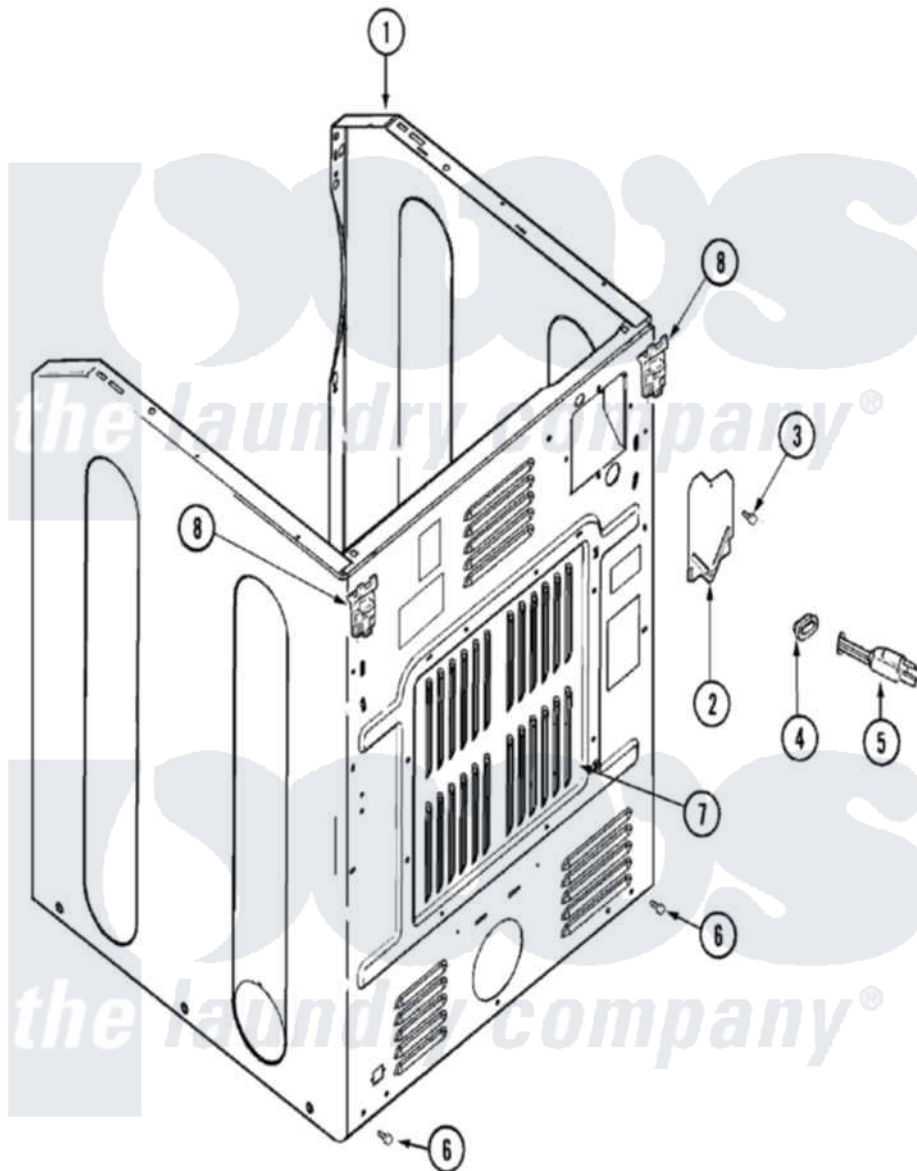

# Maytag MDG8550AGW 02 - CABINET-REAR

Maytag Residential Maytag MDG8550AGW Dryer Parts Parts Diagram 02 - CABINET-REAR  
 Click on the part number to view part

Item	Original Part Number	Replaced By	Status	Part Description
1	<a href="#">33002256</a>			Seal, Cabinet
"	<a href="#">33002255</a>			Seal, Cabinet
"	<a href="#">22003639</a>			Cabinet Assembly
"	22003582		Not Available	CABINET, ASSY. (WHT-AS PK)
"	22002548	<a href="#">22003639</a>		Cabinet Assembly
2	<a href="#">33001795</a>			Cover, Terminal Block
3	<a href="#">33002190</a>			SCrew, C BraCe, BraCket, Cabinet
4	22002532	<a href="#">216183</a>		Grommet, Cord Export
5	207806		Not Available	CORD, POWER
6	<a href="#">33002190</a>			SCrew, C BraCe, BraCket, Cabinet
7	<a href="#">22002092</a>			Panel, Access
"	22001996	<a href="#">3370225</a>		Screw
8	22003367	<a href="#">22004095</a>		Hinge, Plastic
"	<a href="#">22001995</a>			Screw Note: Screw, Tumbler Front And Shroud