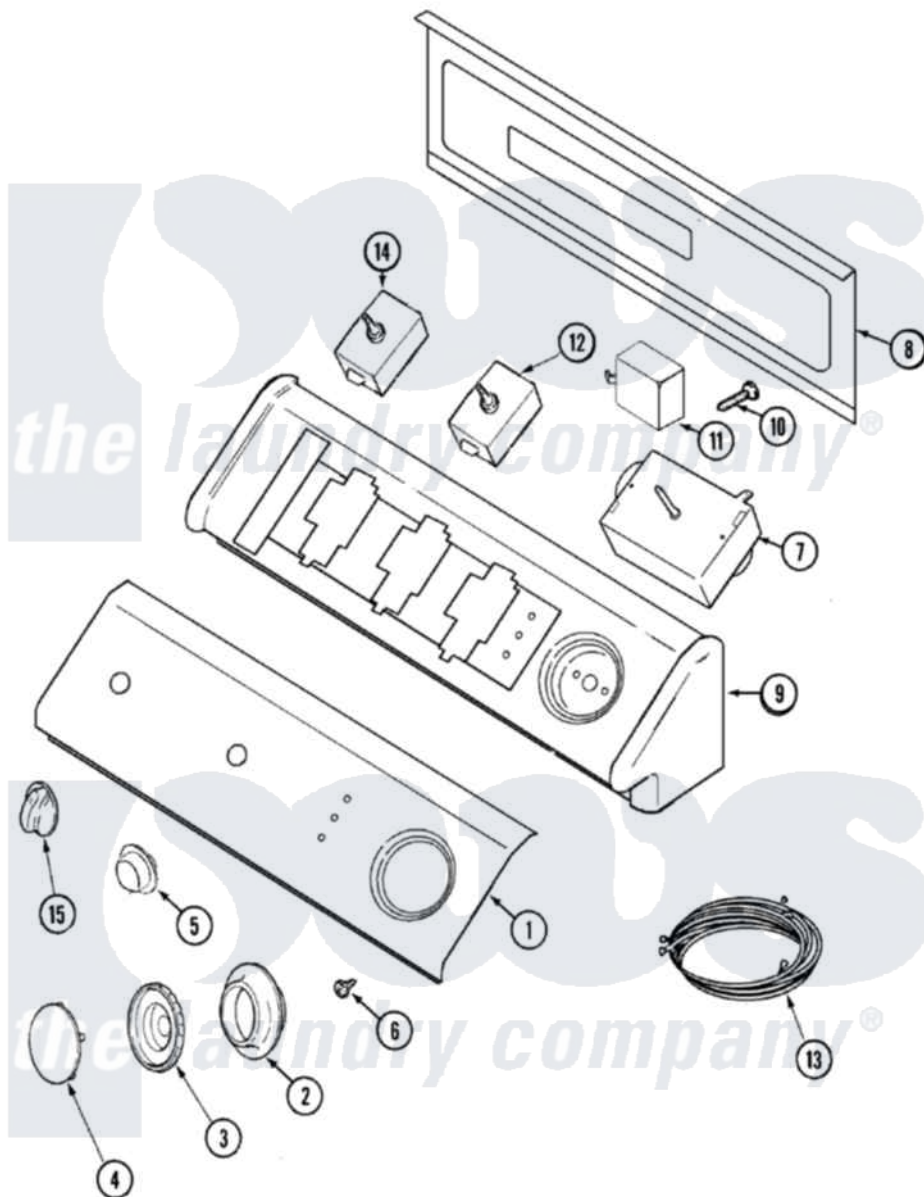

Maytag MDG8550AGW 03 - CONTROL PANEL

Maytag [Residential Maytag MDG8550AGW Dryer Parts](#) Parts Diagram 03 - CONTROL PANEL
 Click on the part number to view part

| Item | Original Part Number | Replaced By | Status | Part Description |
|------|--------------------------|---------------------------|---------------|---|
| 1 | 33002602 | 33002670 | | Control Panel, Facia |
| " | Y22002339 | 8534058 | | Screw |
| 2 | 33001621 | | | Skirt, Timer Dial |
| 3 | 22001659 | | | Timer Knob - Grey |
| 4 | 22001664 | | | Timer Knob Insert/Cap |
| 5 | 33001619 | 37001071 | | Button, Push-To-Start |
| 6 | 33001690 | 90767 | | Screw, 8A X 3/8 HeX Washer Head Tapping |
| 7 | 33001636 | | | Timer |
| 8 | 33002253 | | | Back, Console Panel |
| " | 216423 | 3370225 | | Screw |
| 9 | 33002105 | | Not Available | CONSOLE (WHT) |
| 10 | 33001860 | W10116760 | | Screw |
| 11 | 33002252 | | | Buzzer |
| 12 | 33002251 | 33001618 | | Switch- PU |
| 13 | 33001944 | | | Wire Harness, Main |
| 14 | 33001638 | | | Switch, Temperature |

| | | | |
|----|--------------------------|--------------------------|-----------------------|
| 15 | 22001942 | | Washer, Sealing |
| " | 33002257 | 22001663 | Knob, Selector Switch |
| 16 | 33002603 | | Not Available |
| 17 | 16008878 | 16023086 | Serv Man |