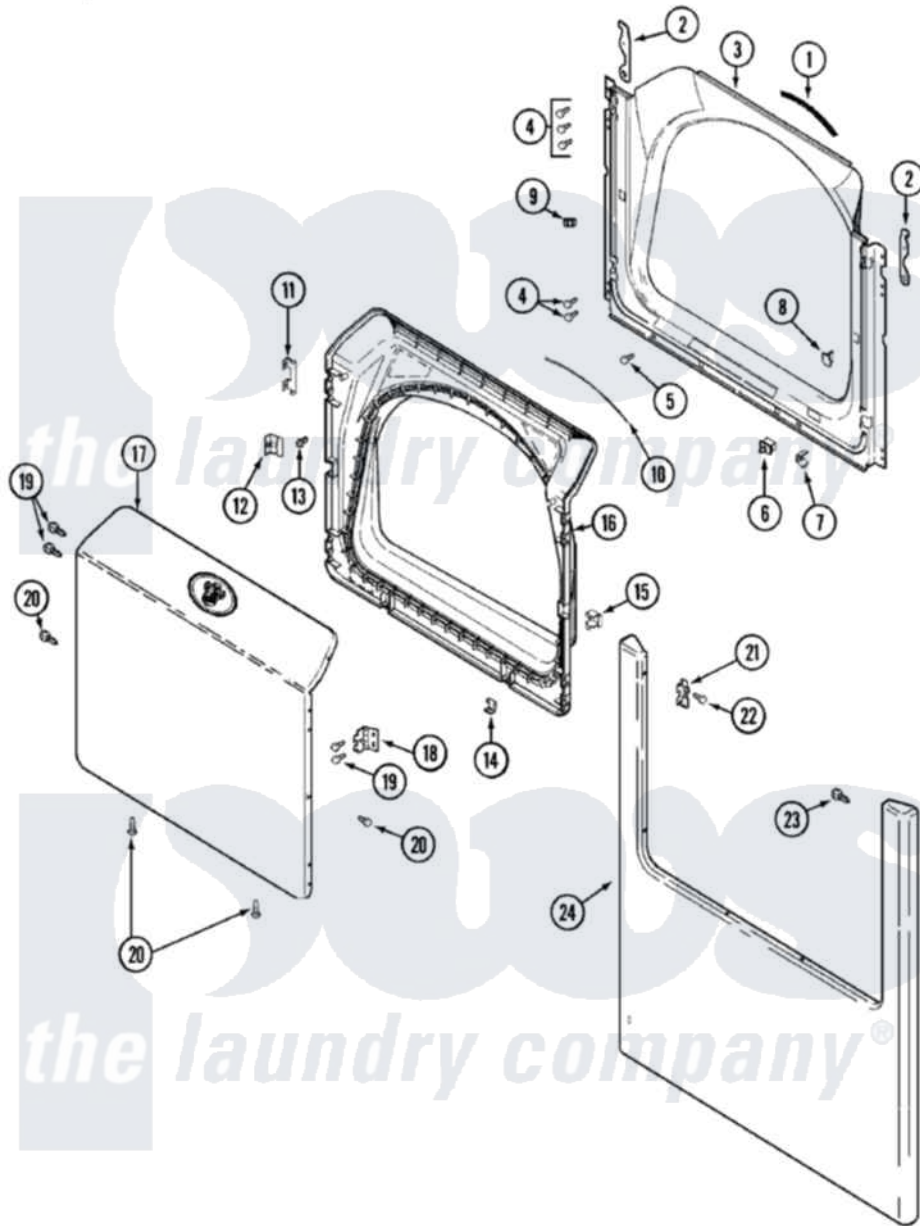

Maytag MDG8550AGW 04 - DOOR

Maytag Residential Maytag MDG8550AGW Dryer Parts Parts Diagram 04 - DOOR
 Click on the part number to view part

Item	Original Part Number	Replaced By	Status	Part Description
1	33001767			Seal, Shroud
2	22002033	33002597		Hook, Security
3	33001778			Shroud
"	33002116		Not Available	LABEL, SAFTEY
4	22001995			Screw Note: Screw, Tumbler Front And Shroud
5	33001768			Screw, Shroud Note: Screw, Shroud And Outlet Duct
6	33002239			Switch, Door
7	33001760			Bracket, Hinge
8	33001174	LA-1003		Door Catch Kit
9	Y304578	LA-1003		Door Catch Kit
"	33001791	306436		Door Latch Kit--W
10	33002094			Seal, Door
11	22002038			Clip, Door
12	33001793			Bracket, Strike
13	33001761			Strike, Door

14	22002039		Clip, Door
15	33001763		Plug, Inner Door
16	22002039		Clip, Door
"	22002063		Screw No.8-18AB Wafer Head
"	33001750		Door, Inner/ W Seal
17	22001817		Sheet, Sound Damper
"	33002430	Not Available	PANEL, DOOR (WHT-W/MEDALLION)
"	33001893	Not Available	LABEL, OPEN DOOR (DRYER)
18	33001759		Hinge, Door
19	22002062	98006631	Screw
20	22002063		Screw No.8-18AB Wafer Head
21	33001764		Cover, Hinge Hole
22	33001787		Screw, Hinge Note: Screw, Hinge Hole Cover
23	22002012		Screw, Hinge Note: Screw, Hinge Bracket
24	22002241	22002836	Panel, Front