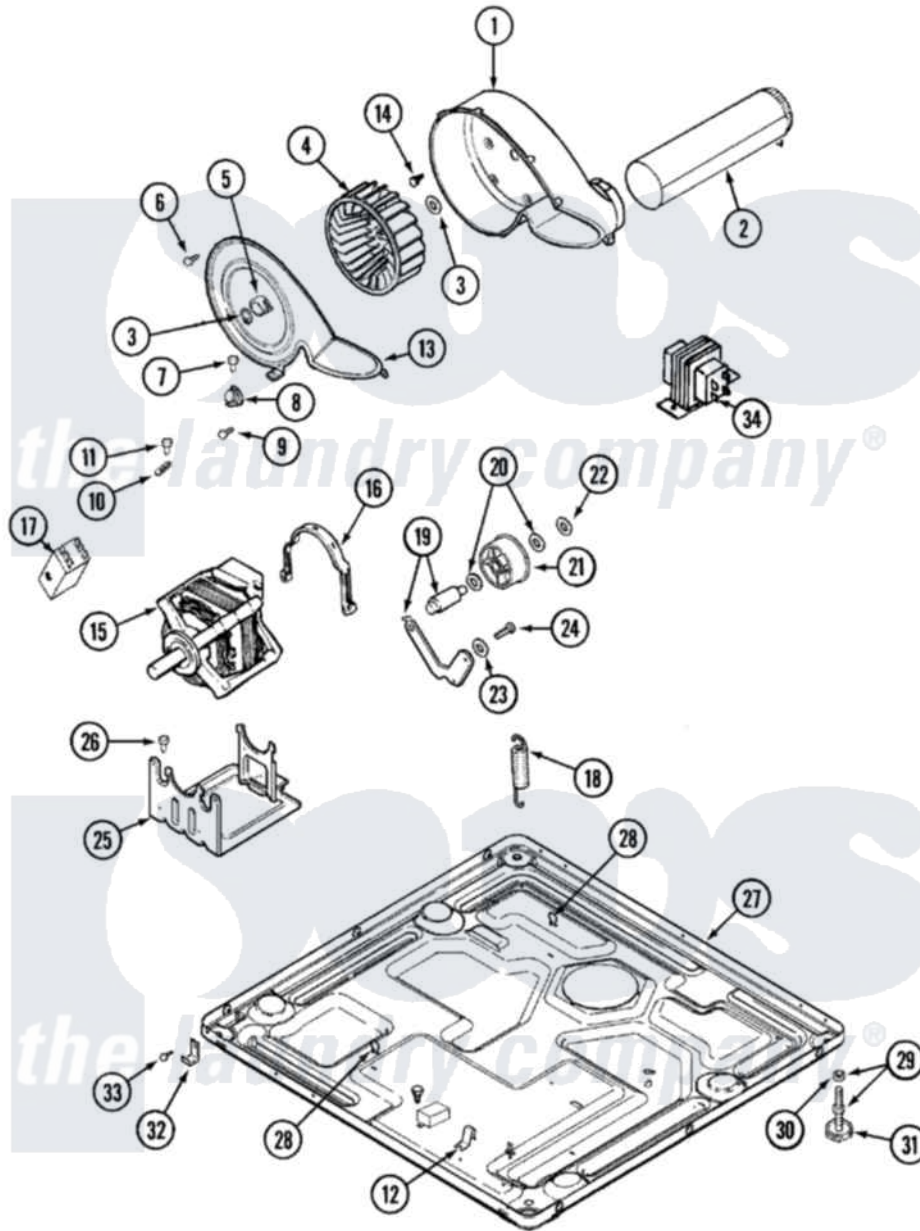

# Maytag MDG8550AGW 06 - MOTOR DRIVE

Maytag [Residential Maytag MDG8550AGW Dryer Parts](#) Parts Diagram 06 - MOTOR DRIVE  
 Click on the part number to view part

Item	Original Part Number	Replaced By	Status	Part Description
1	<a href="#">33001789</a>			Housing, Blower
2	<a href="#">33001800</a>			Duct Assembly, Exhaust
"	<a href="#">33002190</a>			SCrew, C BraCe, BraCket, Cabinet
3	410233	<a href="#">9703438</a>		Ring-Retrn
4	<a href="#">33001790</a>			Wheel, Blower
5	<a href="#">312967</a>			Clamp, Blower Housing
6	33001855	<a href="#">33002917</a>		Screw, No.10-16
7	<a href="#">33002190</a>			SCrew, C BraCe, BraCket, Cabinet
8	<a href="#">307249</a>			Thermostat, Multi-Temp
9	22001996	<a href="#">3370225</a>		Screw
10	<a href="#">33001762</a>			Fuse, Thermal
11	22001996	<a href="#">3370225</a>		Screw
12	<a href="#">22002244</a>			Clip, Grounding
13	<a href="#">33001873</a>			Cover, Blower Housing----NA
14	314818	<a href="#">1163839</a>		Screw