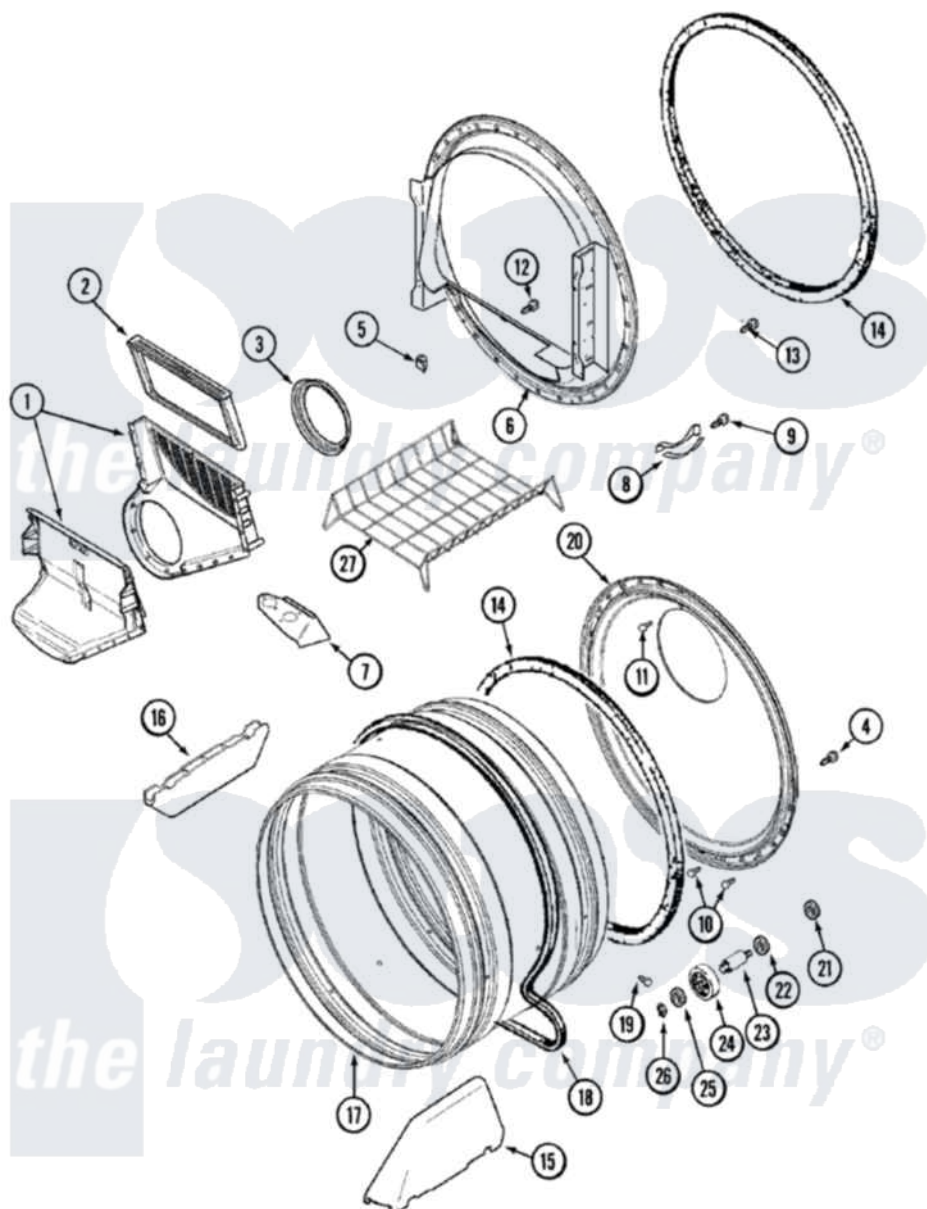

Maytag MDG8550AGW 07 - TUMBLER

Maytag Residential Maytag MDG8550AGW Dryer Parts Parts Diagram 07 - TUMBLER
 Click on the part number to view part

Item	Original Part Number	Replaced By	Status	Part Description
1	33001799			Outlet Duct Assembly Note: Outlet Duct Assembly
2	33001808			Filter, Lint
3	33001758	33002560		Seal, Blower
4	33002190			SCrew, C BraCe, BraCket, Cabinet
5	22003298			Retainer, Wire
6	33001802			Front, Tumbler
8	306508			Tumbler Bearing Kit ---W
9	210720			Rivet, Bearing To Tumbler Frnt
10	22001996	3370225		Screw
11	210932			Screw, No.8 X 9/16 Ctsk Note: Screw, Inlet Duct
12	312311	312311MAY		Screw
13	33001855	33002917		Screw, No.10-16
14	33001807			Seal, Tumbler
15	33001756	33002032		Baffle

16	33001755		Baffle
17	33001889		Tumbler
18	33001777	33002535	V-Belt
19	33001788	33002973	Screw, No.9-15 X 1.00 Hx WS
20	33001801		Back, Tumbler
21	33001443		Nut, Hex
22	Y313347	312535	Washer, Vault Mounting Brk.
23	Y312948	6-3129480	Shaft- Tumbler
24	Y303373	12001541	Drum Roller/Washer Assembly--W
25	312535		Washer, Vault Mounting Brk.
26	410233	9703438	Ring-Retrn