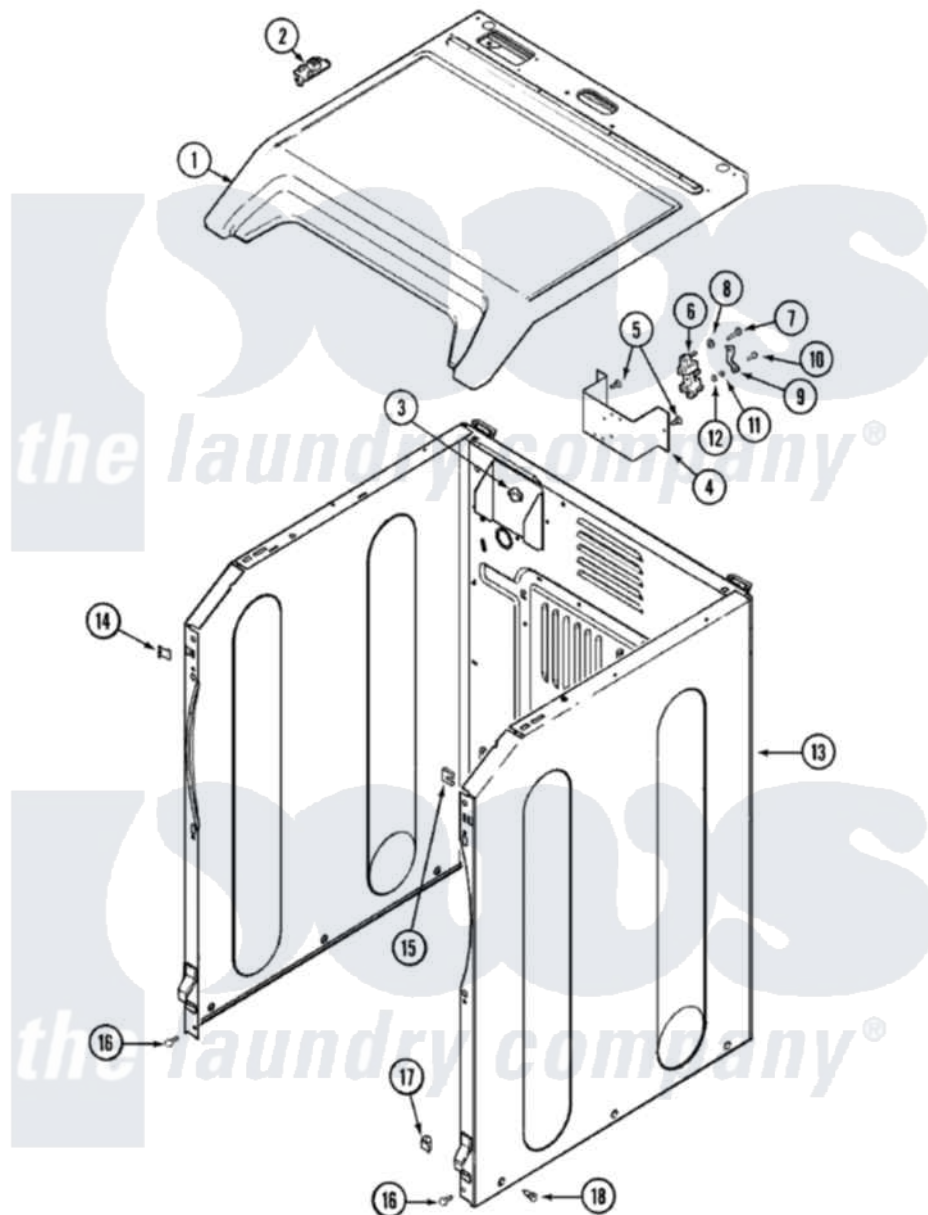

Maytag MDG8550BGW 01 - CABINET-FRONT

Maytag [Residential Maytag MDG8550BGW Dryer Parts](#) Parts Diagram 01 - CABINET-FRONT

[Click on the part number to view part](#)

Item	Original Part Number	Replaced By	Status	Part Description
1	33002627			Cover, Top
2	33002599	33002891		Pin, Locator
3	22003298			Retainer, Wire
4	33001826		Not Available	BRACKET, TERMINAL BLOCK---NA
5	33002190			SCrew, C BraCe, BraCket, Cabinet
10	33002137	W10296816		Screw
13	33002256			Seal, Cabinet
"	33002255			Seal, Cabinet
"	22003639			Cabinet Assembly
14	22002049			Clip Note: Clip, Front Panel
15	213280	204439		Screw And Fstner Assembly
16	33002190			SCrew, C BraCe, BraCket, Cabinet
17	22003298			Retainer, Wire
18	22003409	213007		Xfor Cabinet See Cabinet, Back