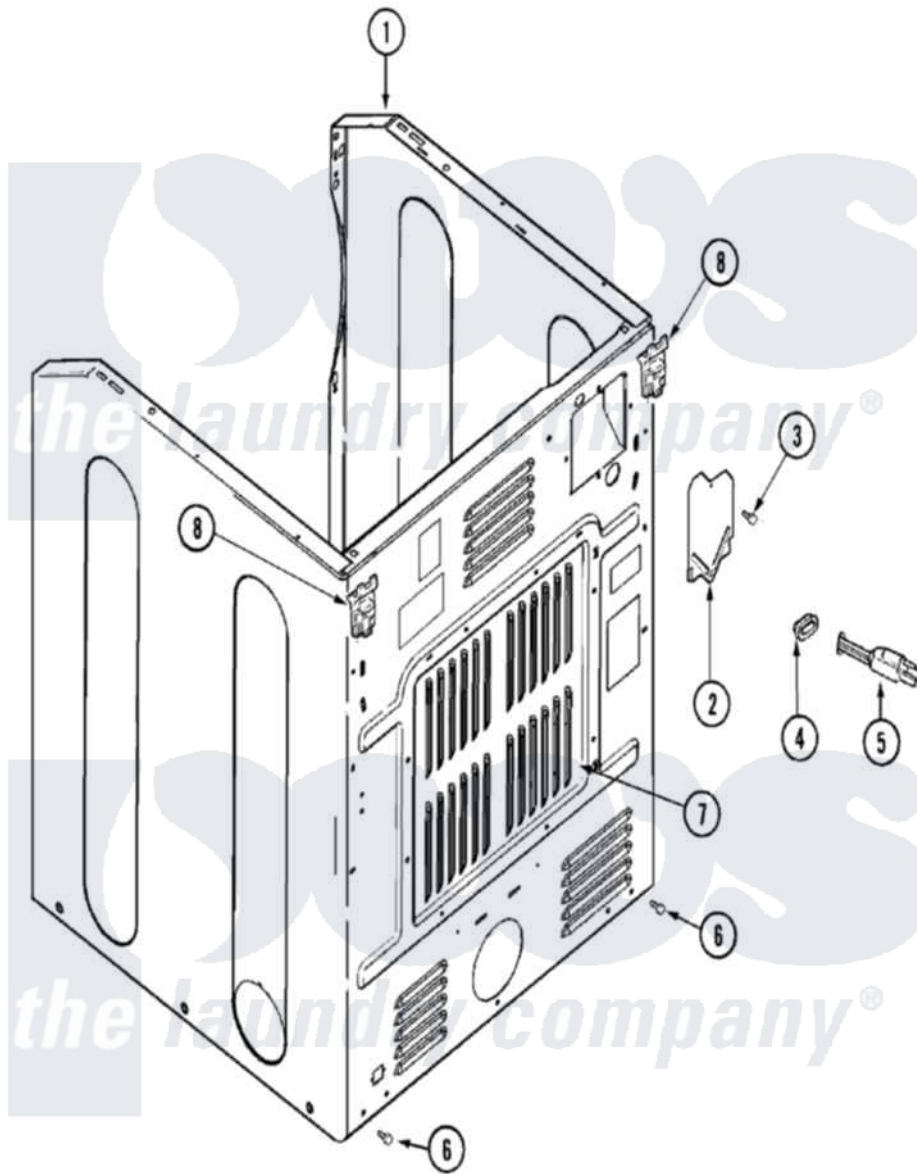

# Maytag MDG8550BGW 02 - CABINET-REAR

Maytag Residential Maytag MDG8550BGW Dryer Parts Parts Diagram 02 - CABINET-REAR  
 Click on the part number to view part

Item	Original Part Number	Replaced By	Status	Part Description
1	<a href="#">33002256</a>			Seal, Cabinet
"	<a href="#">33002255</a>			Seal, Cabinet
"	<a href="#">22003639</a>			Cabinet Assembly
"	22003582		Not Available	CABINET, ASSY. (WHT-AS PK)
2	<a href="#">33001795</a>			Cover, Terminal Block
3	<a href="#">33002190</a>			SCrew, C BraCe, BraCket, Cabinet
6	<a href="#">33002190</a>			SCrew, C BraCe, BraCket, Cabinet
7	<a href="#">22002092</a>			Panel, Access
"	22001996	<a href="#">3370225</a>		Screw
8	22003367	<a href="#">22004095</a>		Hinge, Plastic
"	<a href="#">22001995</a>			Screw Note: Screw, Tumbler Front And Shroud
9	<a href="#">Y310376</a>			Clip, Door Switch Harness