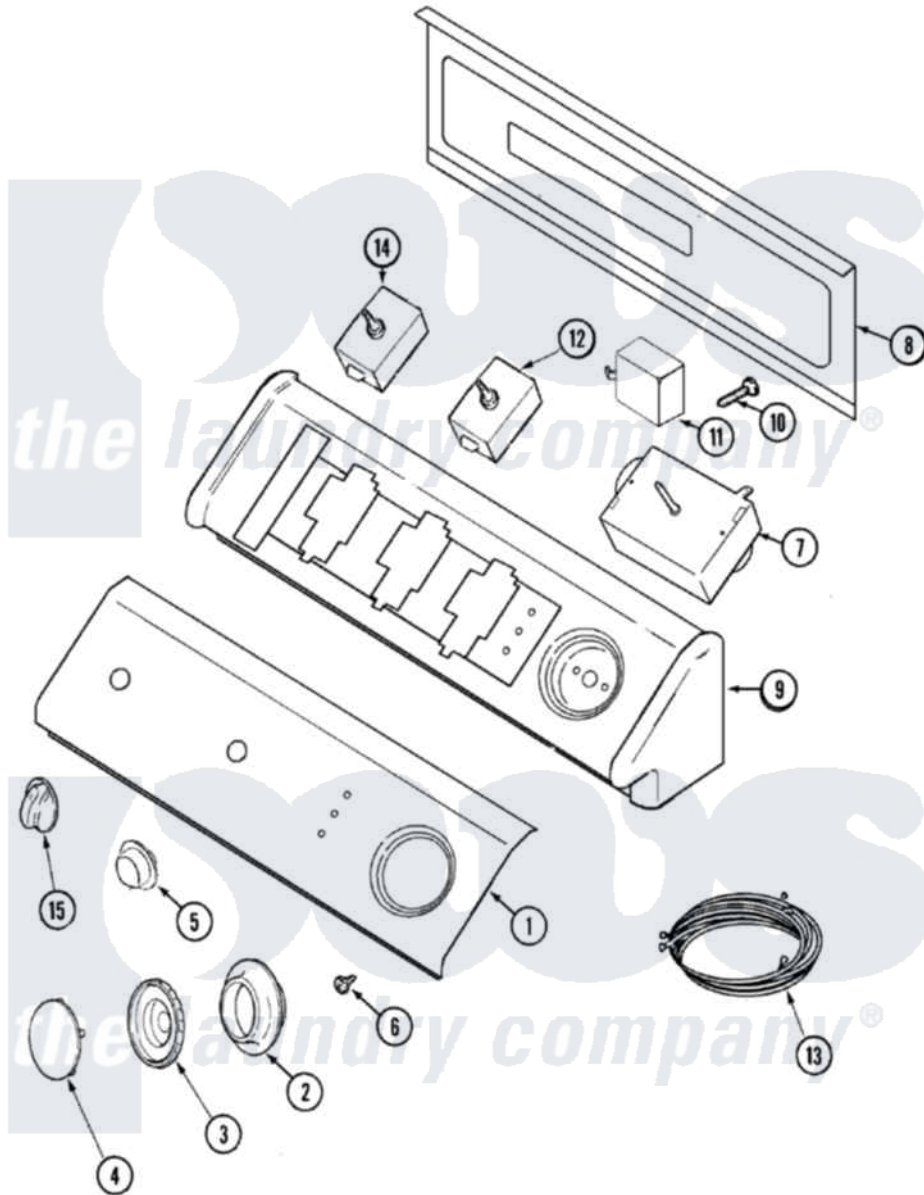

Maytag MDG8550BGW 03 - CONTROL PANEL

Maytag [Residential Maytag MDG8550BGW Dryer Parts](#) Parts Diagram 03 - CONTROL PANEL
 Click on the part number to view part

Item	Original Part Number	Replaced By	Status	Part Description
1	33002670			Control Panel, Facia
"	Y22002339	8534058		Screw
3	22001659			Timer Knob - Grey
6	33001690	90767		Screw, 8A X 3/8 HeX Washer Head Tapping
7	33001636			Timer
8	33002253			Back, Console Panel
"	216423	3370225		Screw
10	33001860	W10116760		Screw
11	33002252			Buzzer
13	33001944			Wire Harness, Main
14	33001638			Switch, Temperature
15	33002257	22001663		Knob, Selector Switch
"	22001942			Washer, Sealing
17	16008878	16023086		Serv Man
18	33002672		Not Available	USE & CARE MANUAL