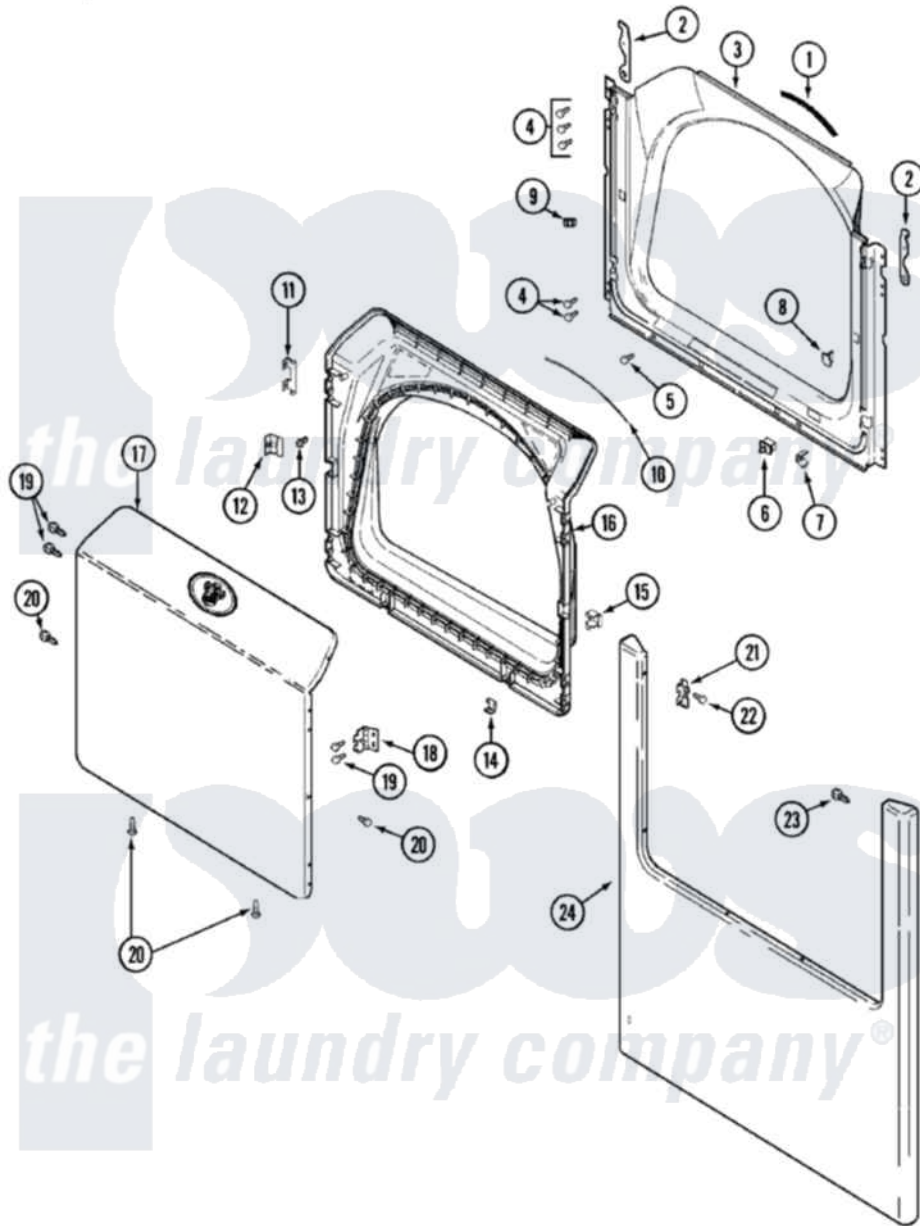

Maytag MDG8550BGW 04 - DOOR

Maytag [Residential Maytag MDG8550BGW Dryer Parts](#) Parts Diagram 04 - DOOR
 Click on the part number to view part

Item	Original Part Number	Replaced By	Status	Part Description
1	33001767			Seal, Shroud
2	22002033	33002597		Hook, Security
3	33002116		Not Available	LABEL, SAFTEY
4	22001995			Screw Note: Screw, Tumbler Front And Shroud
5	33001768			Screw, Shroud Note: Screw, Shroud And Outlet Duct
6	33002239			Switch, Door
7	33001760			Bracket, Hinge
9	33001791	306436		Door Latch Kit--W
"	Y304578	LA-1003		Door Catch Kit
10	33002094			Seal, Door
11	22002038			Clip, Door
12	33001793			Bracket, Strike
13	33001761			Strike, Door
14	22002039			Clip, Door
15	33001763			Plug, Inner Door

16	22002063		Screw No.8-18AB Wafer Head
"	22002039		Clip, Door
17	22001817		Sheet, Sound Damper
"	33002430	Not Available	PANEL, DOOR (WHT-W/MEDALLION)
"	33001893	Not Available	LABEL, OPEN DOOR (DRYER)
18	33001759		Hinge, Door
19	22002062	98006631	Screw
22	33001787		Screw, Hinge Note: Screw, Hinge Hole Cover
23	22002012		Screw, Hinge Note: Screw, Hinge Bracket