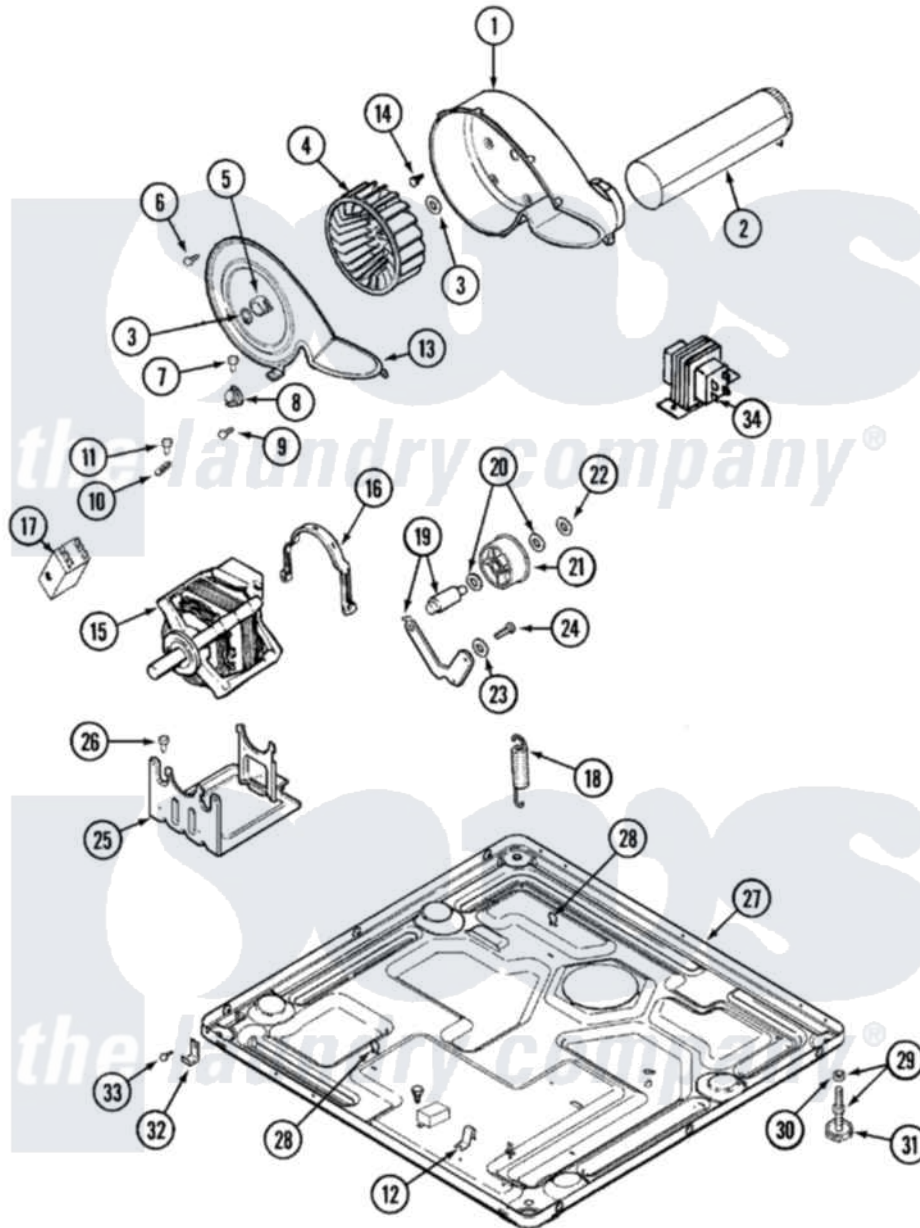

# Maytag MDG8550BGW 06 - MOTOR DRIVE

Maytag [Residential Maytag MDG8550BGW Dryer Parts](#) Parts Diagram 06 - MOTOR DRIVE  
 Click on the part number to view part

Item	Original Part Number	Replaced By	Status	Part Description
1	<a href="#">33001789</a>			Housing, Blower
2	<a href="#">33001800</a>			Duct Assembly, Exhaust
"	<a href="#">33002190</a>			SCrew, C BraCe, BraCket, Cabinet
3	410233	<a href="#">9703438</a>		Ring-Retrn
4	<a href="#">33002797</a>			Wheel, Blower
"	<a href="#">33001790</a>			Wheel, Blower
5	<a href="#">312967</a>			Clamp, Blower Housing
6	33001855	<a href="#">33002917</a>		Screw, No.10-16
7	<a href="#">33002190</a>			SCrew, C BraCe, BraCket, Cabinet
8	<a href="#">307249</a>			Thermostat, Multi-Temp
9	22001996	<a href="#">3370225</a>		Screw
10	<a href="#">33001762</a>			Fuse, Thermal
11	22001996	<a href="#">3370225</a>		Screw
12	<a href="#">22002244</a>			Clip, Grounding
13	<a href="#">33001873</a>			Cover, Blower Housing----NA