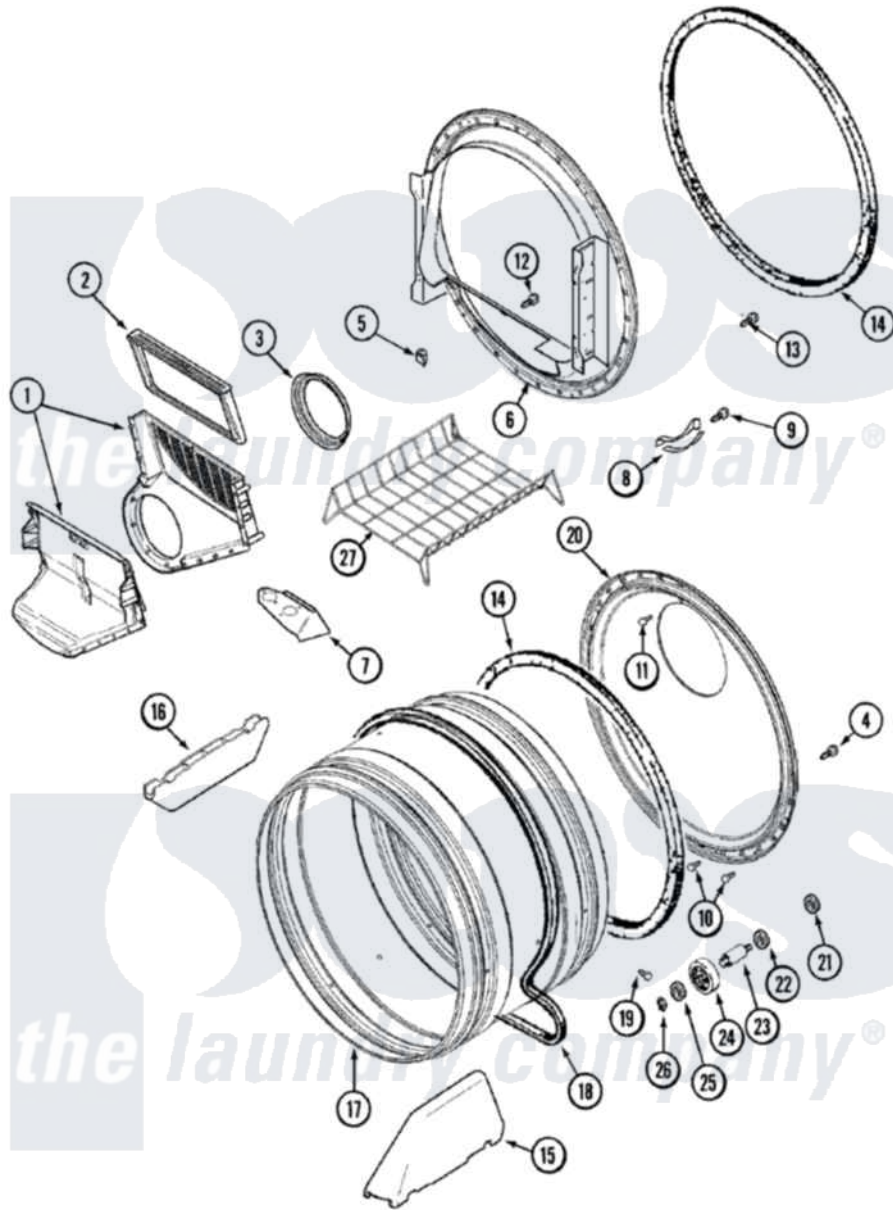

Maytag MDG8550BGW 07 - TUMBLER

Maytag Residential Maytag MDG8550BGW Dryer Parts Parts Diagram 07 - TUMBLER
 Click on the part number to view part

Item	Original Part Number	Replaced By	Status	Part Description
1	33001799			Outlet Duct Assembly Note: Outlet Duct Assembly
2	33001808			Filter, Lint
3	33001758	33002560		Seal, Blower
4	33002190			SCrew, C BraCe, BraCket, Cabinet
5	22003298			Retainer, Wire
6	33001802			Front, Tumbler
8	306508			Tumbler Bearing Kit ---W
9	210720			Rivet, Bearing To Tumbler Frnt
10	22001996	3370225		Screw
11	210932			Screw, No.8 X 9/16 Ctsk Note: Screw, Inlet Duct
12	312311	312311MAY		Screw
13	33001855	33002917		Screw, No.10-16
14	33001807			Seal, Tumbler
15	33001756	33002032		Baffle

16	33001755		Baffle
17	33001889		Tumbler
18	33001777	33002535	V-Belt
19	33001788	33002973	Screw, No.9-15 X 1.00 Hx WS
20	33001801		Back, Tumbler
21	33001443		Nut, Hex
22	Y313347	312535	Washer, Vault Mounting Brk.
23	Y312948	6-3129480	Shaft- Tumbler
24	Y303373	12001541	Drum Roller/Washer Assembly--W
25	312535		Washer, Vault Mounting Brk.
26	410233	9703438	Ring-Retrn