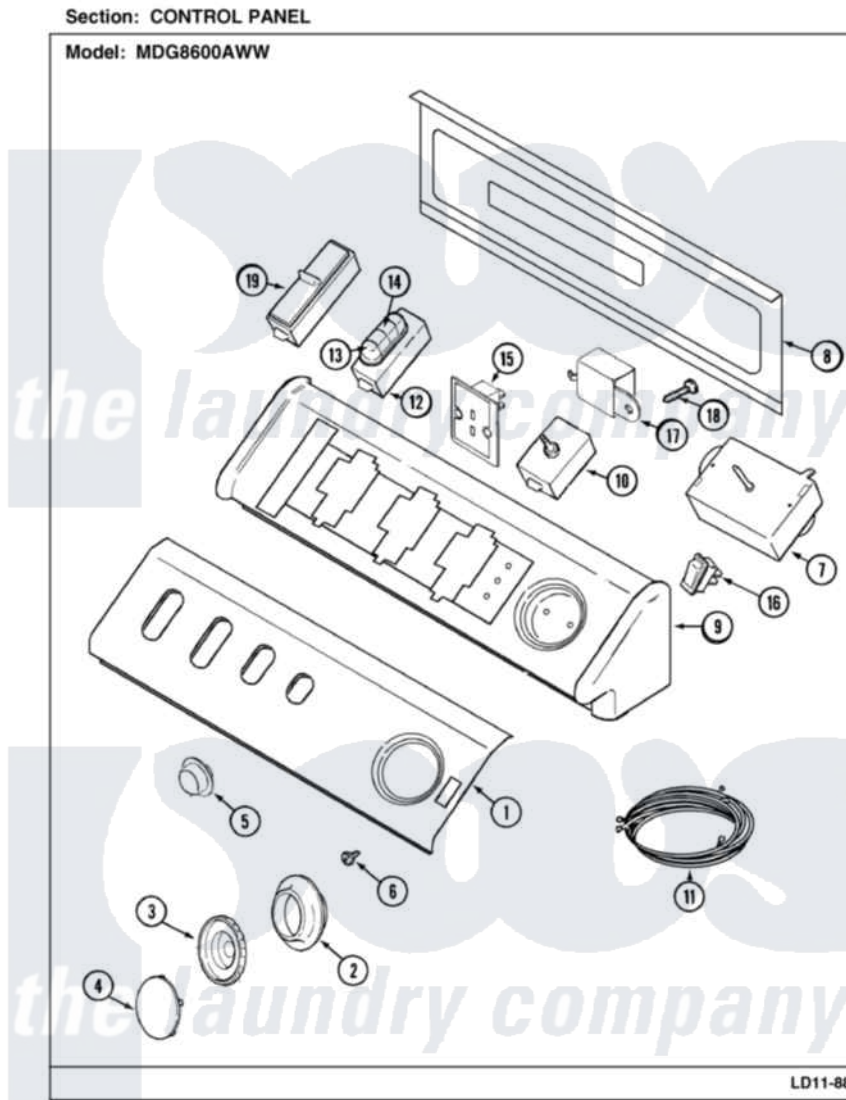

Maytag MDG8600AWW 01 - CONTROL PANEL

1

Maytag [Residential Maytag MDG8600AWW Dryer Parts](#) Parts Diagram 01 - CONTROL PANEL

[Click on the part number to view part](#)

Item	Original Part Number	Replaced By	Status	Part Description
NI	Y22002339	8534058		Screw
1	33002594	33002330		Panel, Control
2	33001621			Skirt, Timer Dial
3	22001659			Timer Knob - Grey
4	22001664			Timer Knob Insert/Cap
5	33001619	37001071		Button, Push-To-Start
6	33001690	90767		Screw, 8A X 3/8 HeX Washer Head Tapping
7	33001730			Timer
"	33002676			Timer, Electronic Dry
NI	216423	3370225		Screw
8	22002529		Not Available	CONSOLE BACK PANEL
9	33002286		Not Available	CONSOLE (WHT)
10	33001861	33001618		Switch- PU
11	33002420			Wire Harness, Main Note: Wire Harness, Main
12	33002414			Switch, Option 4 Pos

13	22001788		Button, Switch
14	22001789		Button, Switch
15	33002389		Dryness Display Control Note: Display, Dryness
16	33002417		2 Pos. Rocker Switch Note: Switch, Rocker
17	33001848		Signal, End Of Cycle
18	33001860	W10116760	Screw
19	33001656		Switch, Temp Note: Switch, Inf. Temp
20	22001403		Light, Indicator
NI	22001948		Lens, Indicator Light
"	33002582	Not Available	MANUAL, USE & CARE (TRI)