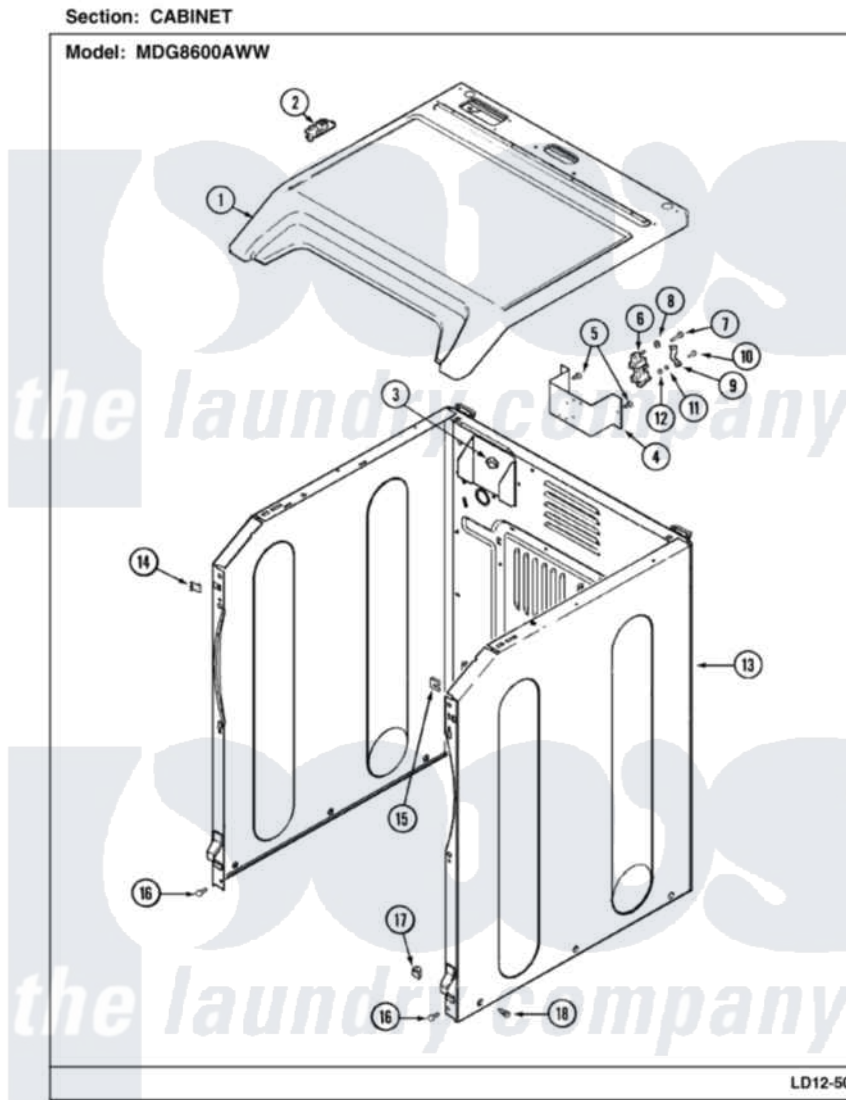

# Maytag MDG8600AWW 02 - CABINET

3

Maytag [Residential Maytag MDG8600AWW Dryer Parts](#) Parts Diagram 02 - CABINET  
Click on the part number to view part

Item	Original Part Number	Replaced By	Status	Part Description
1	<a href="#">33002627</a>			Cover, Top
"	<a href="#">33001865</a>			Cover, Top
2	33001872	<a href="#">33002891</a>		Pin, Locator
3	310376	<a href="#">488826</a>		Nut
13	22002548	<a href="#">22003639</a>		Cabinet Assembly
"	<a href="#">22003639</a>			Cabinet Assembly
"	22003582		Not Available	CABINET, ASSY. (WHT-AS PK)
14	<a href="#">22002049</a>			Clip Note: Clip, Front Panel
15	213280	<a href="#">204439</a>		Screw And Fstner Assembly
16	<a href="#">22001995</a>			Screw Note: Screw, Tumbler Front And Shroud
17	310376	<a href="#">488826</a>		Nut
18	<a href="#">213007</a>			Xfor Cabinet See Cabinet, Back
"	22003409	<a href="#">213007</a>		Xfor Cabinet See Cabinet, Back