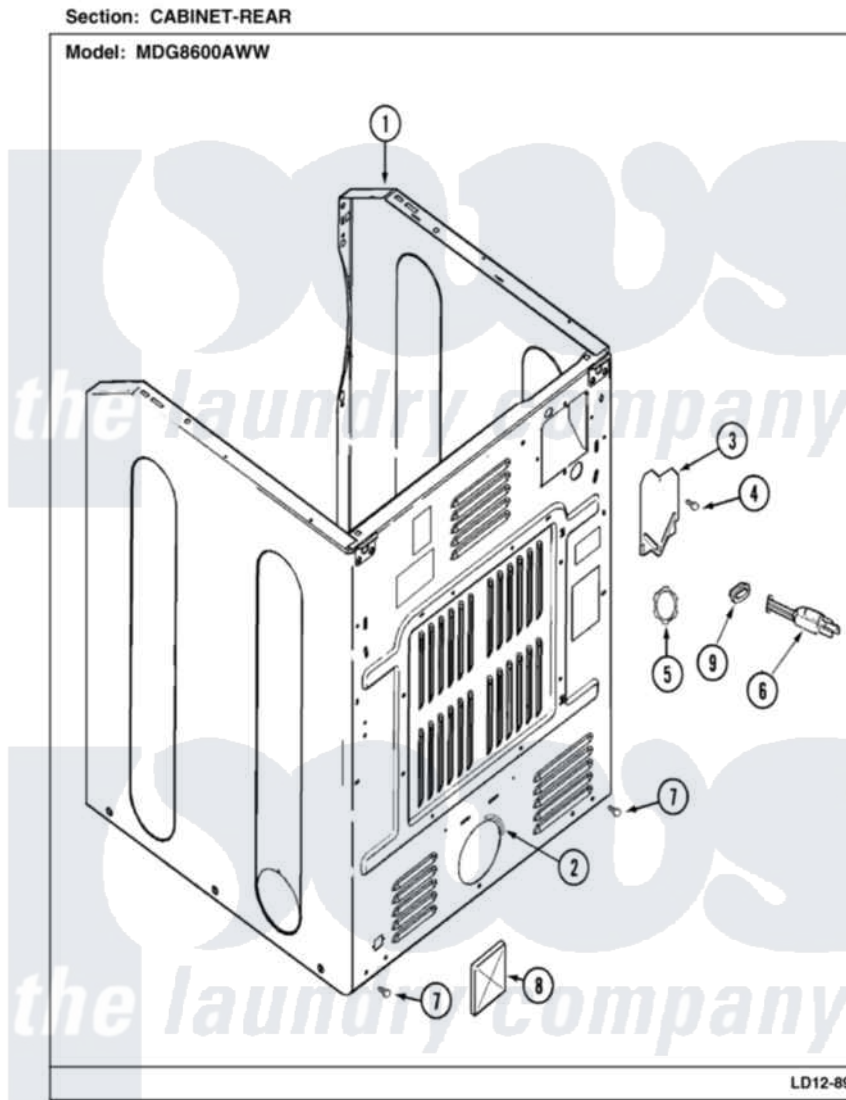

Maytag MDG8600AWW 03 - CABINET-REAR

5

Maytag Residential Maytag MDG8600AWW Dryer Parts Parts Diagram 03 - CABINET-REAR
Click on the part number to view part

Item	Original Part Number	Replaced By	Status	Part Description
1	22003639			Cabinet Assembly
NI	22003367	22004095		Hinge, Plastic
"	22001995			Screw Note: Screw, Tumbler Front And Shroud
1	22003582		Not Available	CABINET, ASSY. (WHT-AS PK)
"	22002548	22003639		Cabinet Assembly
2	33002283			Guard, Exhaust Duct
3	33001795			Cover, Terminal Block
4	22001995			Screw Note: Screw, Tumbler Front And Shroud
6	33002494	33002778		Power Cord
7	22001995			Screw Note: Screw, Tumbler Front And Shroud
8	33001702			Flap, Pipe
9	211881			Grommet, Cord Part Not Used-Gas Models Only