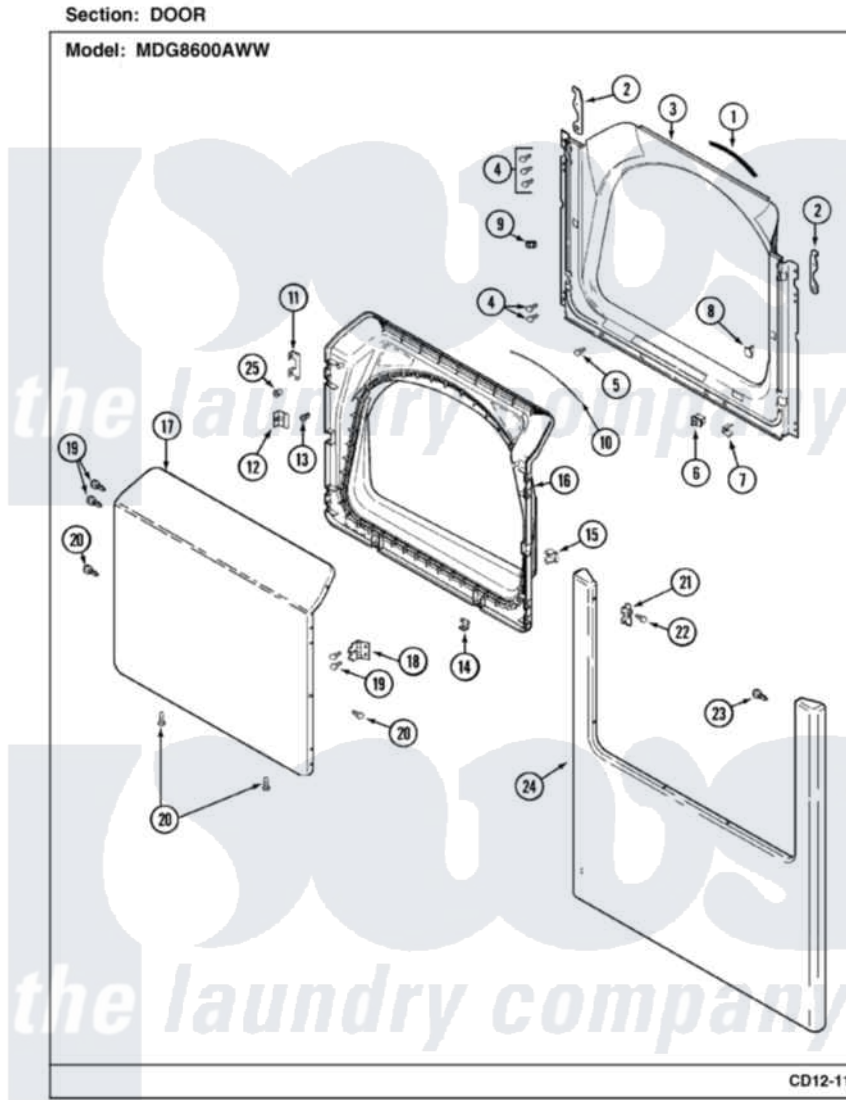

Maytag MDG8600AWW 04 - DOOR

7

Maytag Residential Maytag MDG8600AWW Dryer Parts Parts Diagram 04 - DOOR

Click on the part number to view part

Item	Original Part Number	Replaced By	Status	Part Description
1	33001767			Seal, Shroud
2	33002386	33002597		Hook, Security
3	33001778			Shroud
4	22001995			Screw Note: Screw, Tumbler Front And Shroud
5	33001768			Screw, Shroud Note: Screw, Shroud And Outlet Duct
6	33001508	W10169313		Switch-Dor
7	33001760			Bracket, Hinge
8	33001174	LA-1003		Door Catch Kit
NI	33001791	306436		Door Latch Kit--W
9	Y304578	LA-1003		Door Catch Kit
10	33002094			Seal, Door
11	22002038			Clip, Door
12	33001793			Bracket, Strike
13	33001761			Strike, Door
14	22002039			Clip, Door

15	33001763		Plug, Inner Door
16	33001750		Door, Inner/ W Seal
NI	22002063		Screw No.8-18AB Wafer Head
"	22002039		Clip, Door
"	22001817		Sheet, Sound Damper
17	33002430	Not Available	PANEL, DOOR (WHT-W/MEDALLION)
18	33001759		Hinge, Door
19	22002062	98006631	Screw
20	22002063		Screw No.8-18AB Wafer Head
21	33001764		Cover, Hinge Hole
22	33001787		Screw, Hinge Note: Screw, Hinge Hole Cover
23	22002012		Screw, Hinge Note: Screw, Hinge Bracket
24	22002241	22002836	Panel, Front
25	33001771		Bushing, Inner Door