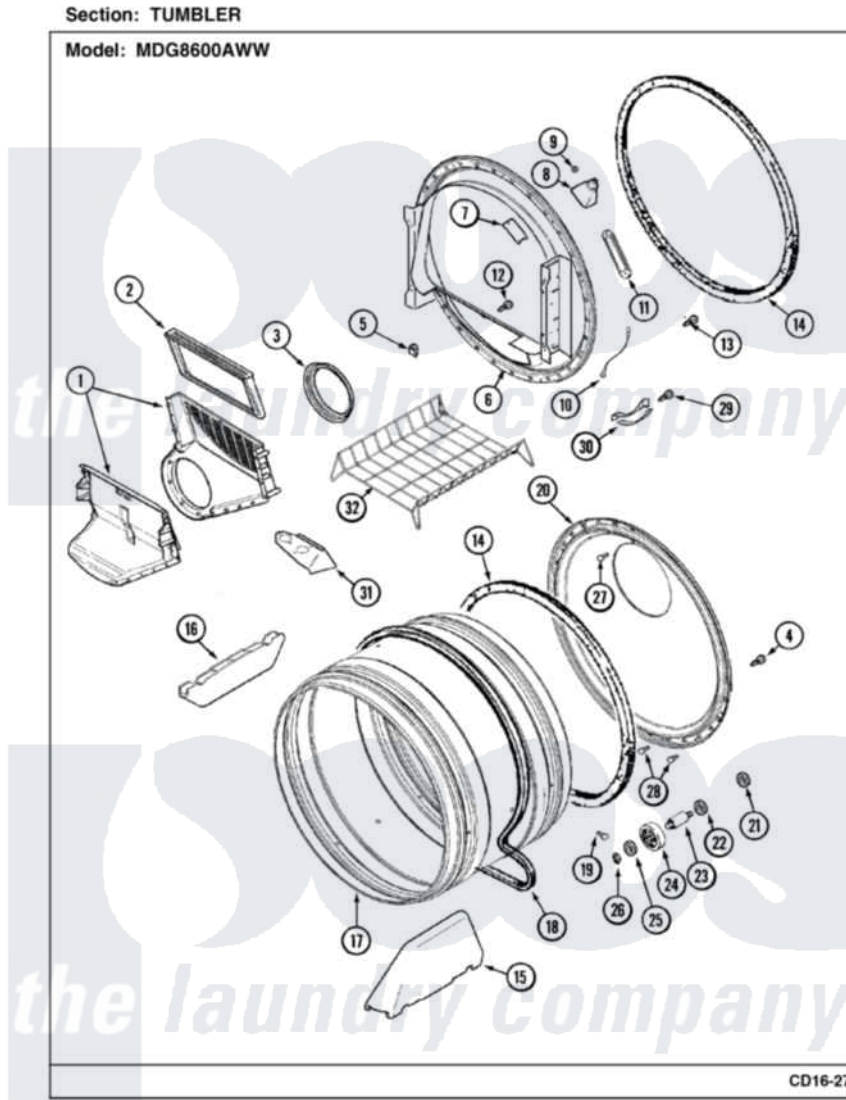

Maytag MDG8600AWW 05 - TUMBLER

9

Maytag [Residential Maytag MDG8600AWW Dryer Parts](#) Parts Diagram 05 - TUMBLER
Click on the part number to view part

Item	Original Part Number	Replaced By	Status	Part Description
1	33001799			Outlet Duct Assembly Note: Outlet Duct Assembly
2	33001808			Filter, Lint
3	33001758	33002560		Seal, Blower
4	33002190			SCrew, C BraCe, BraCket, Cabinet
5	310376	488826		Nut
6	33001868			Front, Tumbler Front W/Sensor Note: Front, Tumbler
7	33001869			Lens, Drum Light
NI	22002263			Lamp
"	33001871			Screw Note: Screw, Drum Light
8	33001870		Not Available	HOLDER, LAMP (W/HOUSING) NOTE: LAMP (W/HOUSING & HOLDER)
9	214872			Palnut, End Cap Note: Nut, Lamp Holder
NI	211204	90767		Screw, 8A X 3/8 HeX Washer

NI	211294	30707	Head Tapping
10	303711	Y303711	Sensor Ground Wire
NI	22001078	3177991	Screw
11	33001809		Sensor Bar Assembly
12	312311	312311MAY	Screw
13	33001855	33002917	Screw, No.10-16
14	33001807		Seal, Tumbler
15	33001756	33002032	Baffle
16	33001755		Baffle
17	33001889		Tumbler
18	33001777	33002535	V-Belt
19	33001788	33002973	Screw, No.9-15 X 1.00 Hx WS
20	33001801		Back, Tumbler
21	33001443		Nut, Hex
22	Y313347	312535	Washer, Vault Mounting Brk.
23	312948		Not Available SHAFT, TUMBLER ROLLER
24	Y303373	12001541	Drum Roller/Washer Assembly--W
25	312535		Washer, Vault Mounting Brk.
26	410233	9703438	Ring-Retrn
27	210932		Screw, No.8 X 9/16 Ctsk Note: Screw, Inlet Duct
28	22001996	3370225	Screw
29	210720		Rivet, Bearing To Tumbler Fmt
30	306508		Tumbler Bearing Kit ----W
32	33001917	33001917A	Rack- Dryi