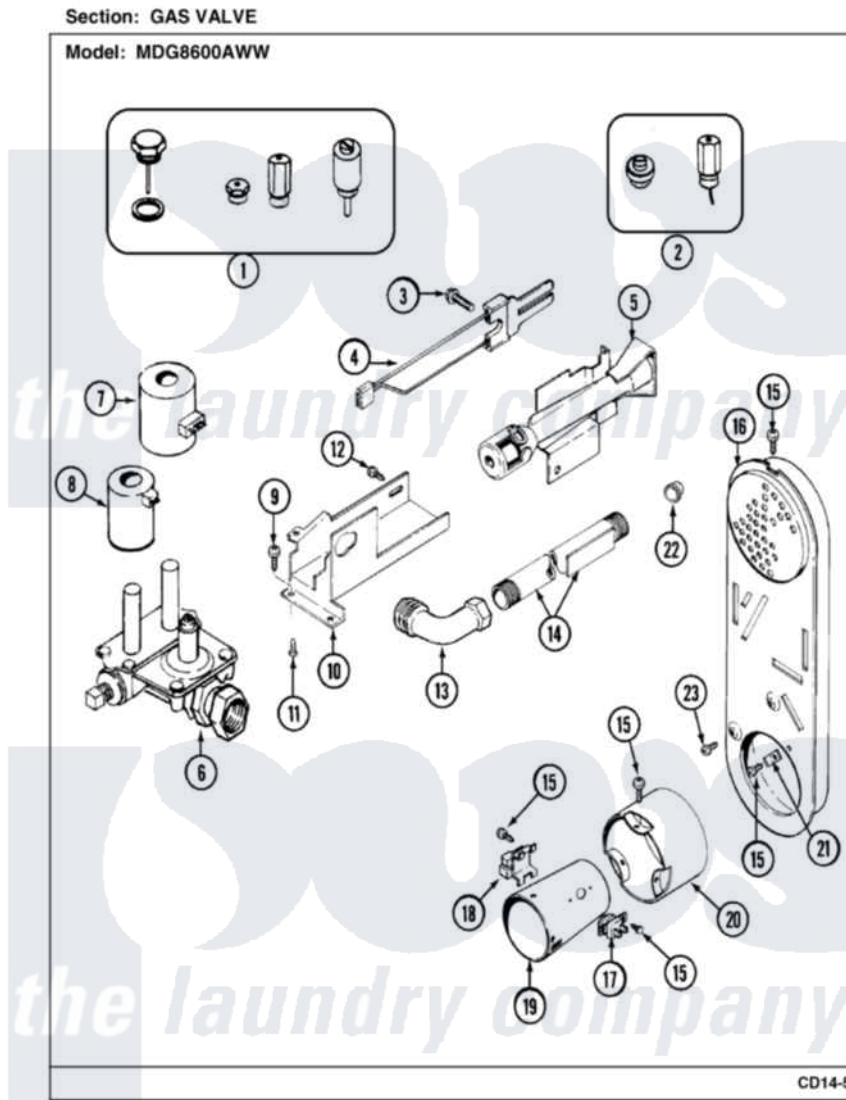

# Maytag MDG8600AWW 06 - GAS VALVE

11

Maytag Residential Maytag MDG8600AWW Dryer Parts Parts Diagram 06 - GAS VALVE  
Click on the part number to view part

Item	Original Part Number	Replaced By	Status	Part Description
1	306195	<a href="#">MAL9000AXX</a>		LP Gas Con
2	306204	<a href="#">33002924</a>		Gas Conv K
3	<a href="#">304971</a>			Screw Note: Screw, Igniter
4	304970	<a href="#">4391996</a>		Ignitor
5	33001247	<a href="#">33002793</a>		Burner Assembly
6	<a href="#">306176</a>			Valve, Gas
7	<a href="#">306106</a>			Coil, Holding And Booster--W
8	306105	<a href="#">694540</a>		Coil, 60 Hz
9	313561	<a href="#">Y313561</a>		Screw---NA
10	33001834		Not Available	BRACKET, GAS VALVE---NA
11	314082	<a href="#">90767</a>		Screw, 8A X 3/8 HeX Washer Head Tapping
"	314568	<a href="#">Y313559</a>		Screw
12	310632	<a href="#">1163839</a>		Screw
13	33001842	<a href="#">3406051</a>		Elbow Union Assembly
14	<a href="#">33001735</a>			Pipe And Bracket Assembly Series 18 Not Needed Use

15	211294	<a href="#">90767</a>	Vavle Screw, 8A X 3/8 HeX Washer Head Tapping
16	33001810	Not Available	DUCT ASSY., INLET (GAS) NOTE: INLET DUCT ASSEMBLY
17	<a href="#">303395</a>		Thermostat, Hi-Limit
18	303377	<a href="#">338906</a>	Radiant, Sensor
NI	22001996	<a href="#">3370225</a>	Screw
19	<a href="#">33001835</a>		Cone Assembly, Combustion
20	<a href="#">Y303841</a>		Cone, Extension
NI	22001996	<a href="#">3370225</a>	Screw
21	<a href="#">Y312890</a>		Retainer, Heater Chamber
22	<a href="#">33001693</a>		Cap, Gas Pipe
23	22001996	<a href="#">3370225</a>	Screw