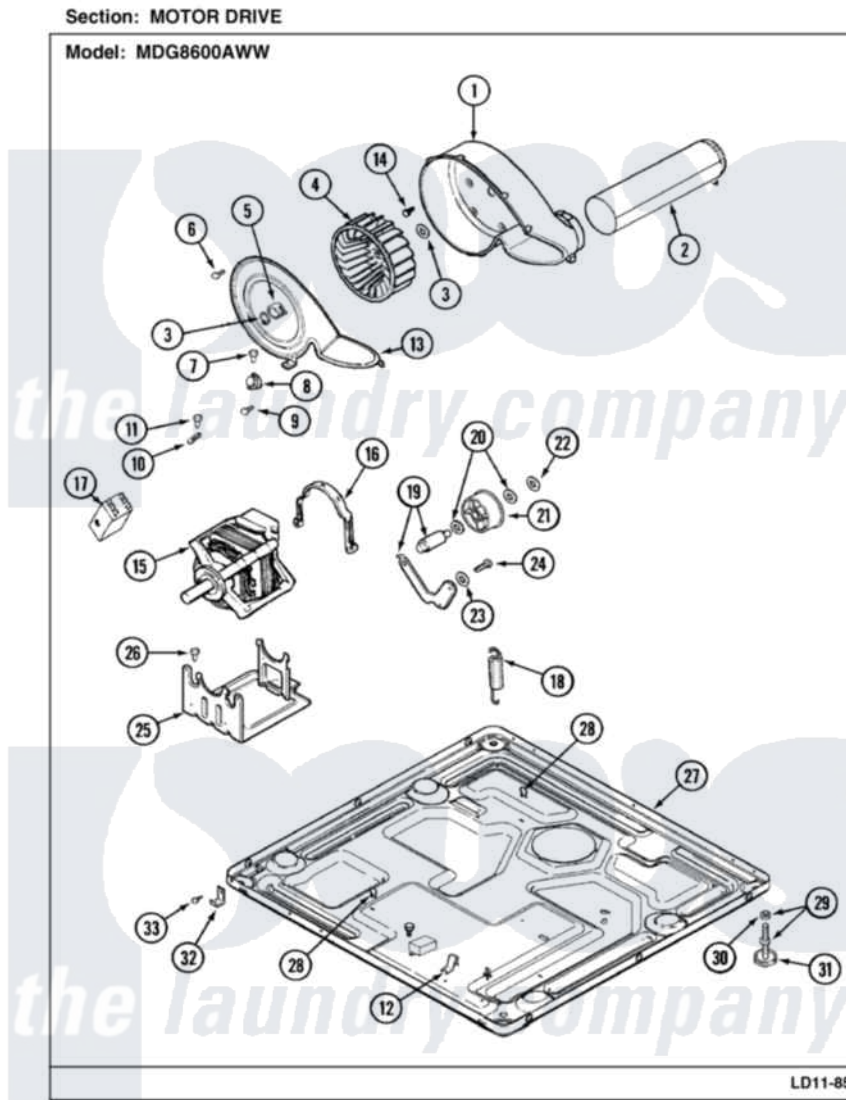

Maytag MDG8600AWW 07 - MOTOR DRIVE

13

Maytag [Residential Maytag MDG8600AWW Dryer Parts](#) Parts Diagram 07 - MOTOR DRIVE
Click on the part number to view part

Item	Original Part Number	Replaced By	Status	Part Description
1	33001789			Housing, Blower
2	33001800			Duct Assembly, Exhaust
NI	22001995			Screw Note: Screw, Tumbler Front And Shroud
3	410233	9703438		Ring-Retrn
4	33001790			Wheel, Blower
5	312967			Clamp, Blower Housing
6	33001855	33002917		Screw, No.10-16
7	313561	Y313561		Screw---NA
NI	33002409			Thermostat, Ultra Care
8	306910			Thermostat, Multi Temp Note: Thermostat
9	22001996	3370225		Screw
10	33001762			Fuse, Thermal
11	314848	W10116760		Screw
12	22002244			Clip, Grounding
13	33001796	33002711		Cover, Blower Housing

14	314818	1163839	Screw
15	33002795		Motor, Drive 60Hz
"	33002478		Motor
16	Y015825		Clip, Motor To Motor Support
17	33001854	33002478	Motor
NI	33002461		Plug For Spring
18	33002460	33002459	Assembly, Spring And Plug
19	33001840	6-3705180	Idler Arm
20	312527	Y312527	Washer, Idler Shaft
21	33001783	6-3700340	Bearing- I
22	312958	354987	Ring, Retaining
23	315772		Sleeve, Idler Arm
24	Y014874		Screw, Idler Arm And Sleeve
NI	313561	Y313561	Screw---NA
25	33002466	33002817	Motor Support, Offset
26	313561	Y313561	Screw---NA
27	33002465		Not Available
"	33002622		BASE, (LWR)---NA
"	33002622		Base,
"	33002465		Not Available
"	33002465		BASE, (LWR)---NA
28	410490		Spring, Retainer Wire Harness
29	305086	Y305086	Adjustable Leg And Nut
30	Y052740	62739	Nut, Lock
31	314137	Y314137	Foot, Rubber
32	22002239		Clip, Front Panel
33	310632	1163839	Screw