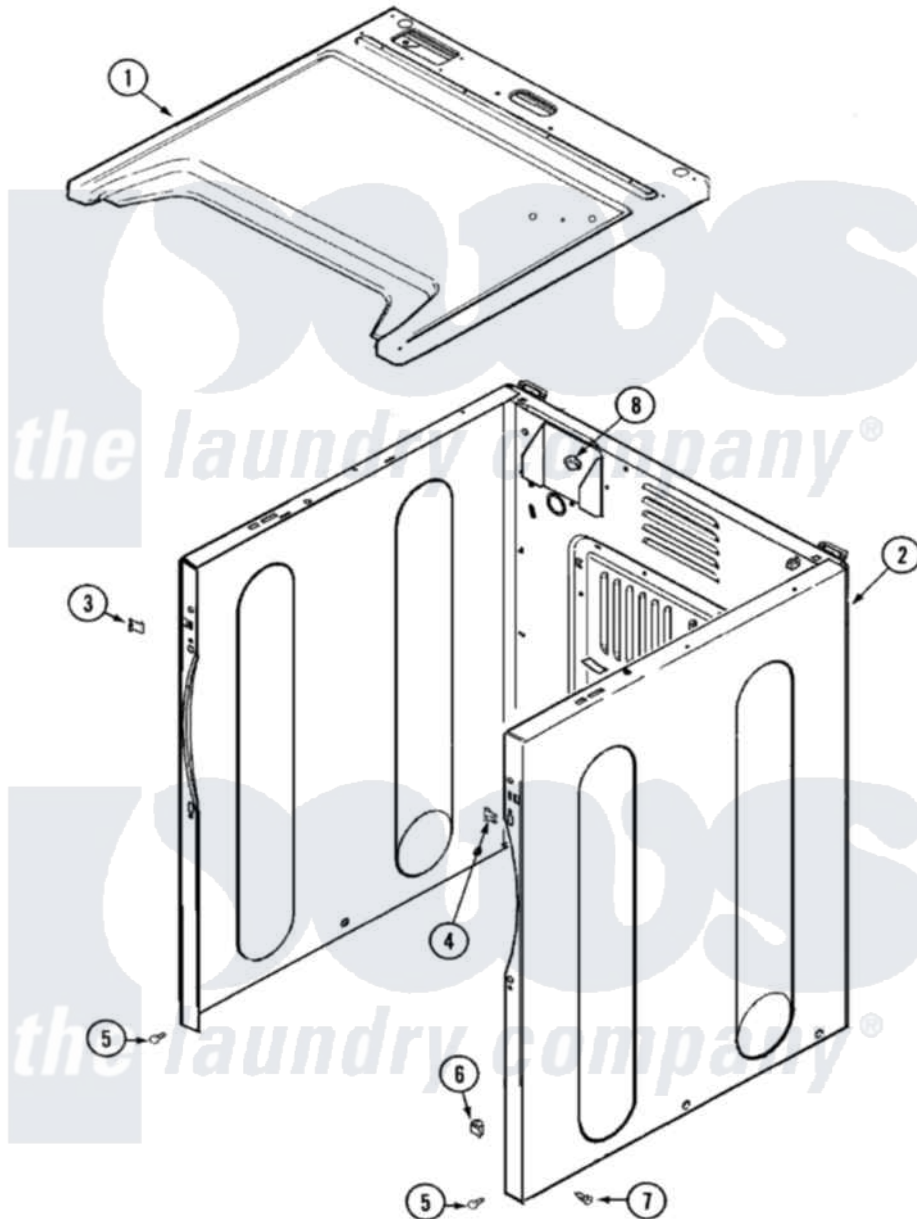

# Maytag MDG9206AWA 01 - CABINET-FRONT

Maytag Residential Maytag MDG9206AWA Dryer Parts Parts Diagram 01 - CABINET-FRONT  
 Click on the part number to view part

Item	Original Part Number	Replaced By	Status	Part Description
1	33001906		Not Available	COVER, TOP (ALM)---NA
2	33001898	<a href="#">33002373</a>		Cabinet
3	<a href="#">22002049</a>			Clip Note: Clip, Front Panel
4	213280	<a href="#">204439</a>		Screw And Fstner Assembly
5	<a href="#">22001995</a>			Screw Note: Screw, Tumbler Front And Shroud
6	<a href="#">Y310376</a>			Clip, Door Switch Harness
7	<a href="#">213007</a>			Xfor Cabinet See Cabinet, Back
8	<a href="#">Y310376</a>			Clip, Door Switch Harness